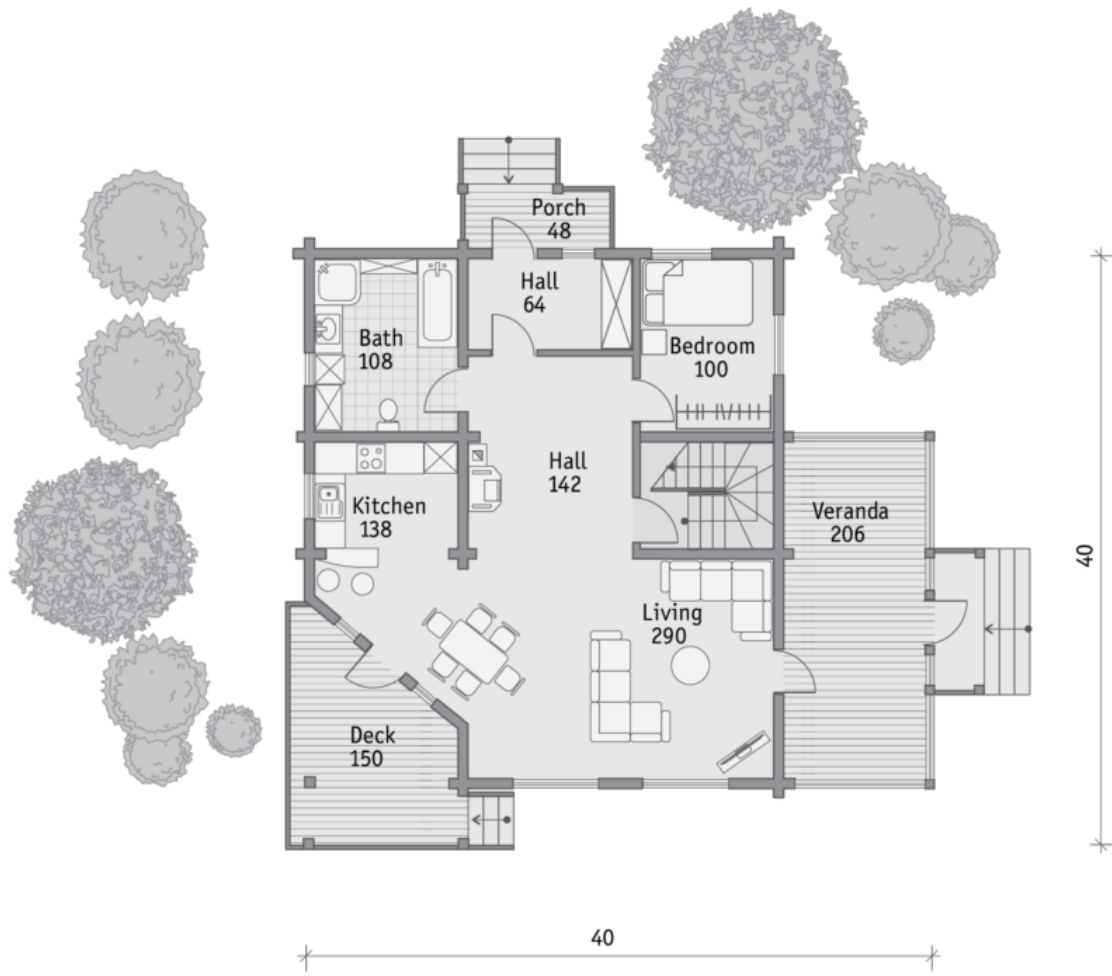

Design:	<b>CHALET</b>
Floors:	<b>2</b>
Gross area:	<b>1970 sq ft</b>
Net area:	<b>1700 sq ft</b>
Bedrooms:	<b>4</b>
Bathrooms:	<b>2</b>
Windows area:	<b>625 sq ft</b>
Roof area:	<b>2583 sq ft</b>
Ridge height:	<b>23 ft</b>

A house with a gable roof has a simple and clear design. Due to the cut off corner the area of the covered terrace is expanded. Four bedrooms: three in the attic and one on the first floor - can be converted into other rooms according to their intended purpose.

## First floor

## Second floor