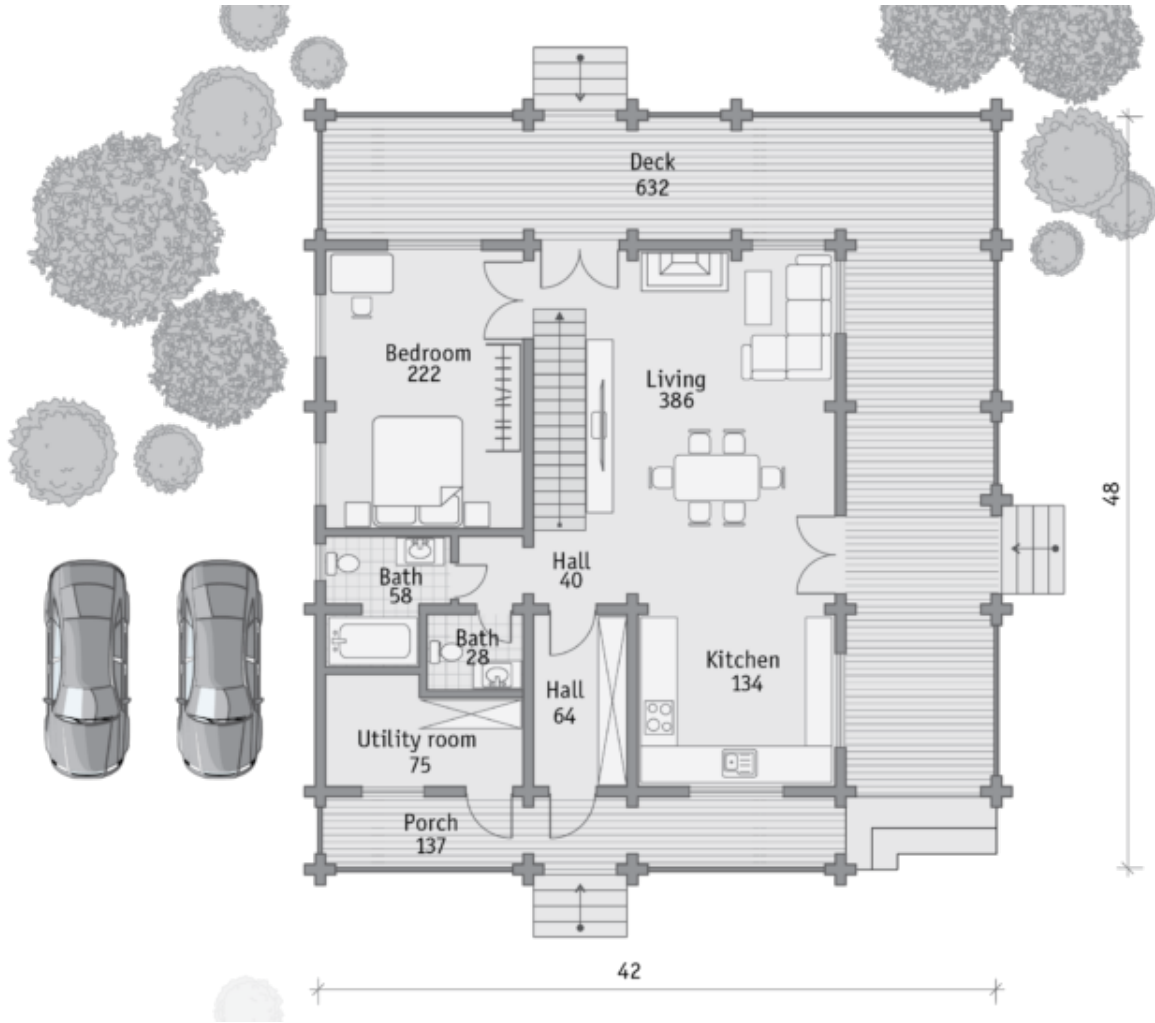

Design:	SCANDINAVIAN HOME
Floors:	2
Gross area:	2950 sq ft
Net area:	1840 sq ft
Bedrooms:	4
Bathrooms:	3
Windows area:	422 sq ft
Roof area:	2906 sq ft
Ridge height:	23 ft
Carport:	Yes

Alpine chalet features are easy to recognize in a wide secure roof with beautiful planed beams and

in a spacious terrace of this house.

The house with three independent entrances, four bedrooms and a double-lighted hall will suit a large family. A wide veranda under a canopy and a common balcony of the second floor for two rooms will allow you to enjoy nature in any weather.

First floor

Second floor