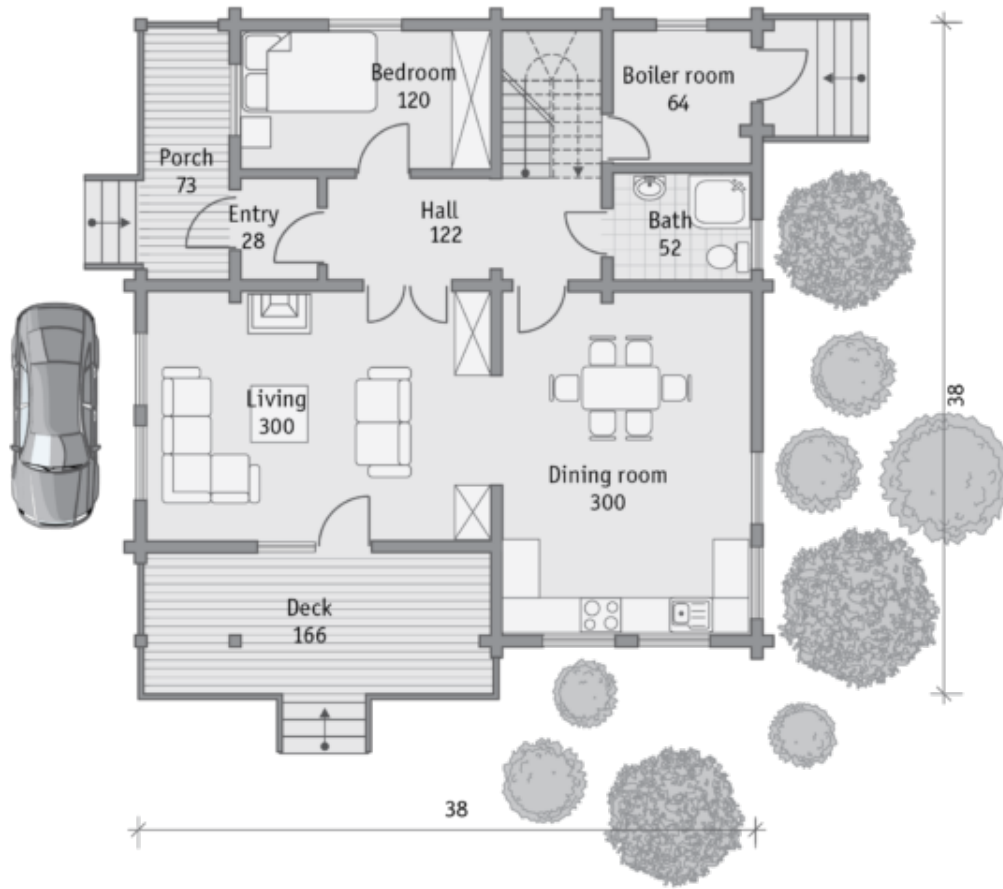

Design:	CHALET
Floors:	2
Gross area:	2300 sq ft
Net area:	1960 sq ft
Bedrooms:	4
Bathrooms:	2
Windows area:	312 sq ft
Roof area:	2368 sq ft
Ridge height:	25 ft
Carport:	Yes

First floor

Second floor