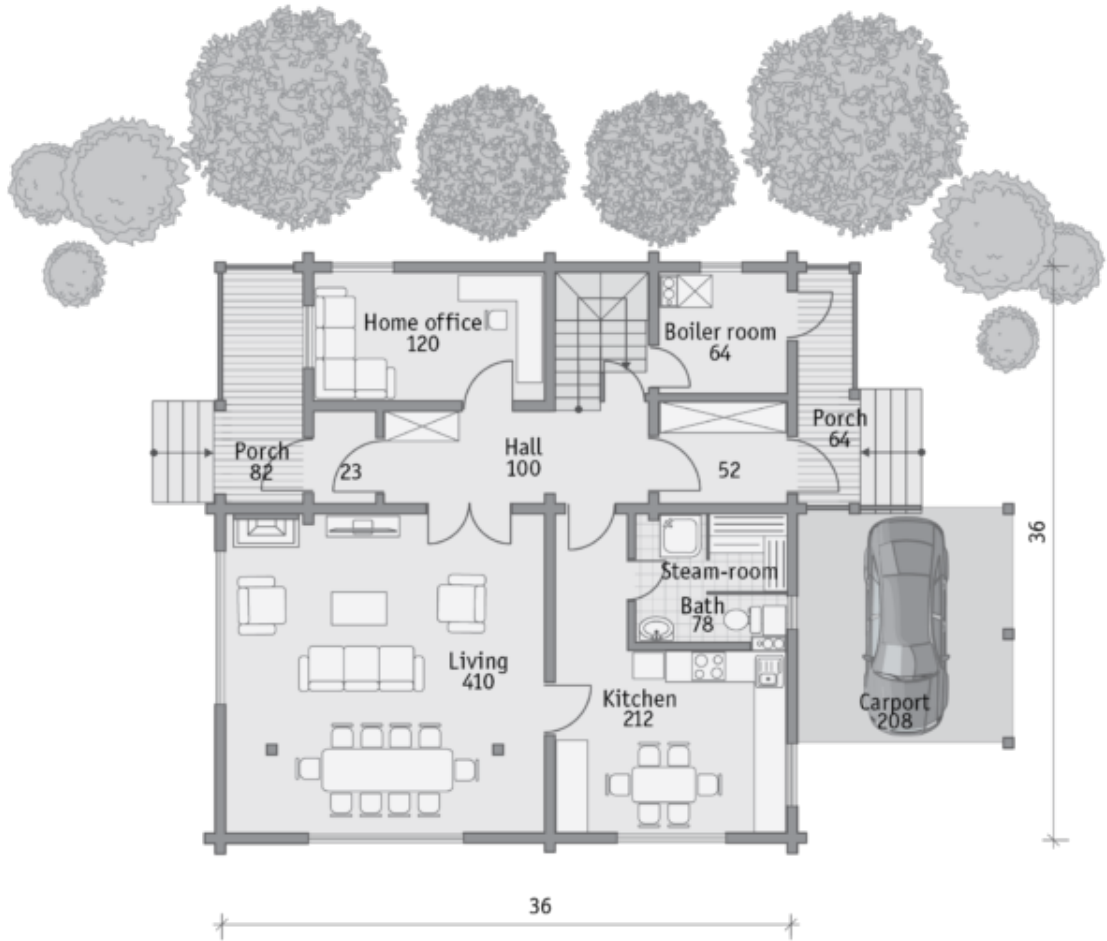

Design:	SCANDINAVIAN HOME
Floors:	2
Gross area:	2550 sq ft
Net area:	2160 sq ft
Bedrooms:	5
Bathrooms:	2
Windows area:	470 sq ft
Roof area:	2583 sq ft
Ridge height:	25 ft
Carport:	Yes

A compact and cozy house with four bedrooms, a kitchen-dining room and a living room is an

excellent choice for a large family. House has a home office on the first floor and attached carport for one vehicle. Porch, terrace and balconies on the second floor allow for perfect unity with nature.

First floor

Second floor