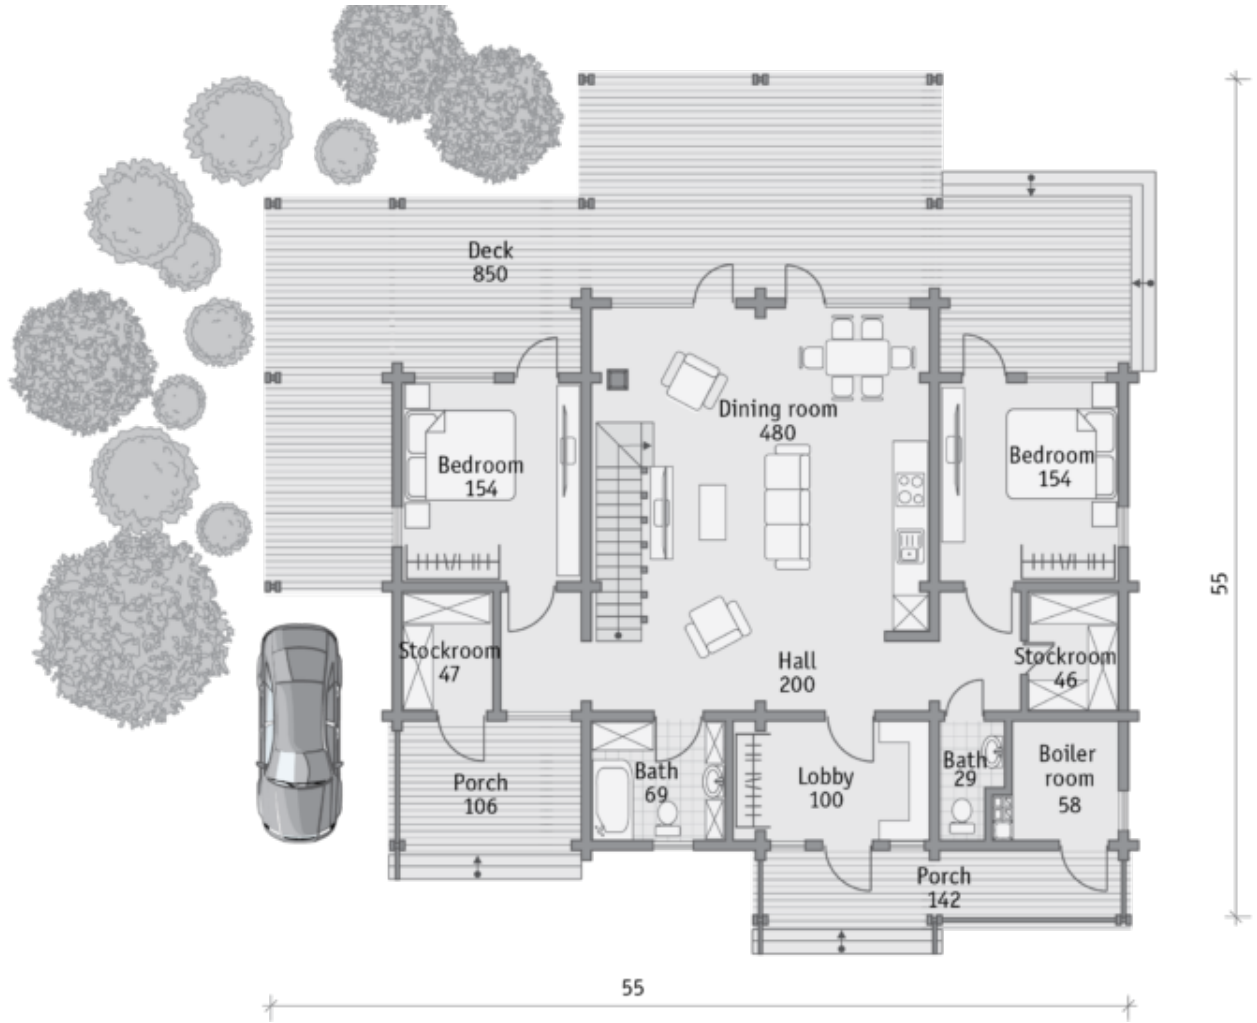

Design:	CONTEMPORARY
Floors:	2
Gross area:	3240 sq ft
Net area:	2070 sq ft
Bedrooms:	5
Bathrooms:	3
Windows area:	407 sq ft
Roof area:	3358 sq ft
Ridge height:	23 ft
Carport:	Yes

This chalet-style cottage immerses in the history of the classic alpine house, rich in its legends and traditions. Strong roof overhangs covered with snow in the winter give additional warmth to the attic floor, and in the summer you can rest in their shade. The center of this house is the living-dining

room with living space around it.

First floor

Second floor