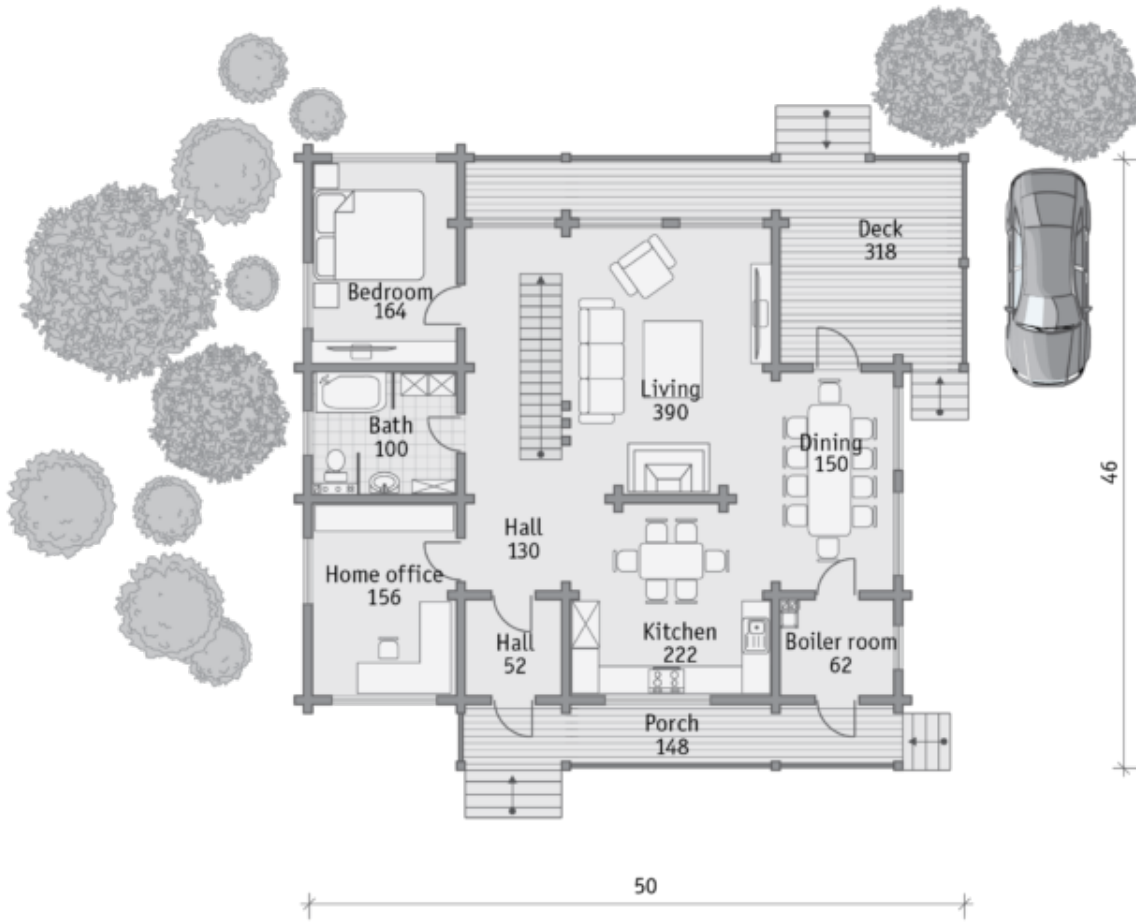

Design:	CONTEMPORARY
Floors:	2
Gross area:	2950 sq ft
Net area:	2370 sq ft
Bedrooms:	5
Bathrooms:	2
Windows area:	811 sq ft
Roof area:	3261 sq ft
Ridge height:	29 ft

A large number of windows, some of which capture the double-light interior spaces, allows you to achieve the most natural lighting during daytime. In this house with a spacious living room-studio

and four bedrooms there are secluded corners where you can indulge in privacy. There is a study on the ground floor.

First floor

Second floor