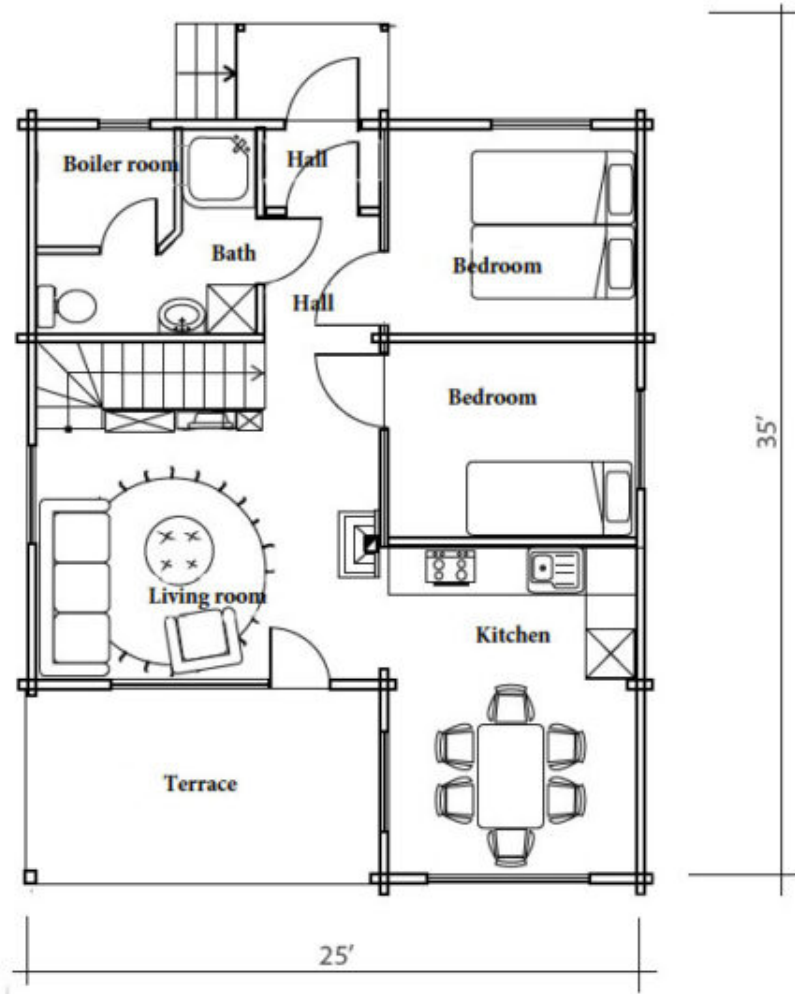

Design:	<b>CHALET</b>
Floors:	<b>2</b>
Gross area:	<b>1120 sq ft</b>
Net area:	<b>860 sq ft</b>
Bedrooms:	<b>4</b>
Bathrooms:	<b>1</b>
Windows area:	<b>205 sq ft</b>
Roof area:	<b>1561 sq ft</b>
Ridge height:	<b>22 ft</b>
Carport:	<b>Yes</b>

### First floor

### Second floor