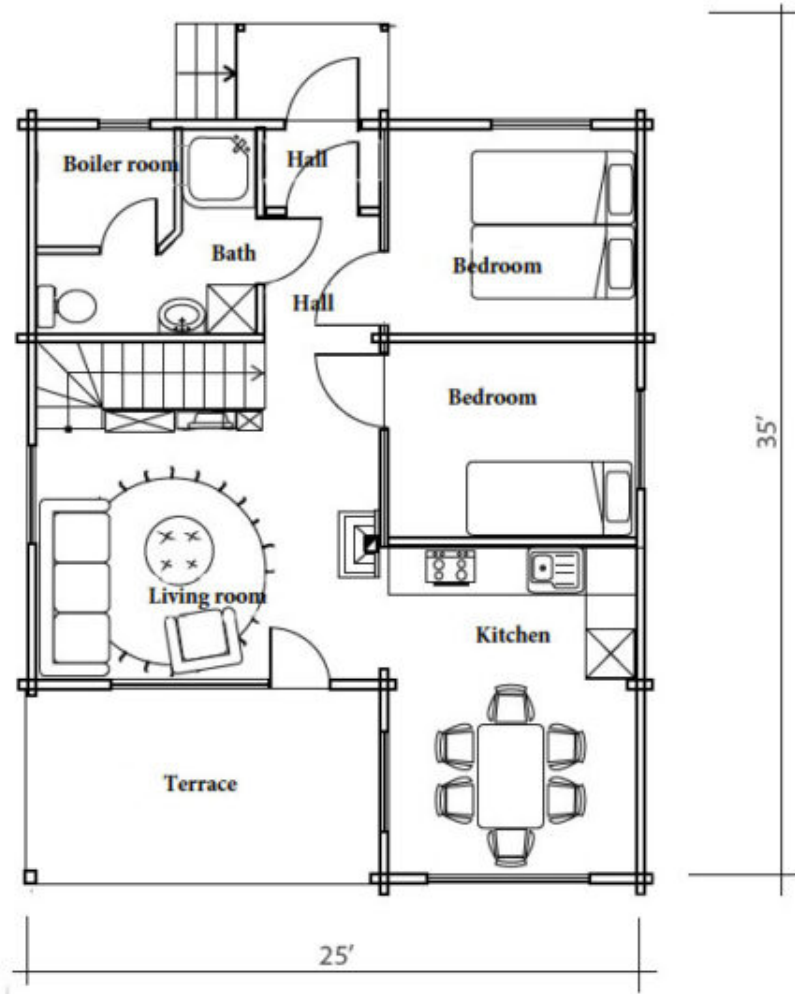

| | |
|---------------|-------------------|
| Design: | CHALET |
| Floors: | 2 |
| Gross area: | 1120 sq ft |
| Net area: | 860 sq ft |
| Bedrooms: | 4 |
| Bathrooms: | 1 |
| Windows area: | 205 sq ft |
| Roof area: | 1561 sq ft |
| Ridge height: | 22 ft |
| Carport: | Yes |

First floor

Second floor