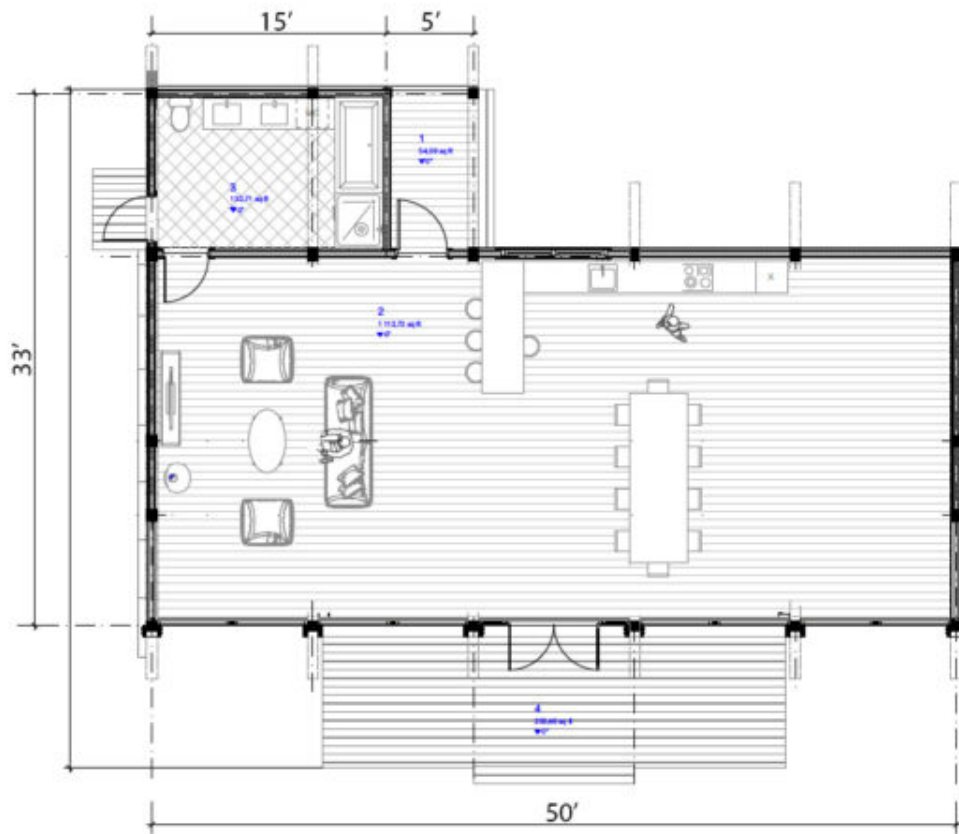

Design:	CONTEMPORARY
Floors:	1
Gross area:	1560 sq ft
Net area:	1250 sq ft
Bathrooms:	1
Roof area:	4467 sq ft
Ridge height:	16' ft
Carport:	Yes

First floor

Explication of the first floor		
#	Name	Area, ft2
1	Entry	53,7
2	Kitchen-living	1 113,1
3	Bathroom	132,6
4	Terrace	255,5
		1 554,9 sq.ft