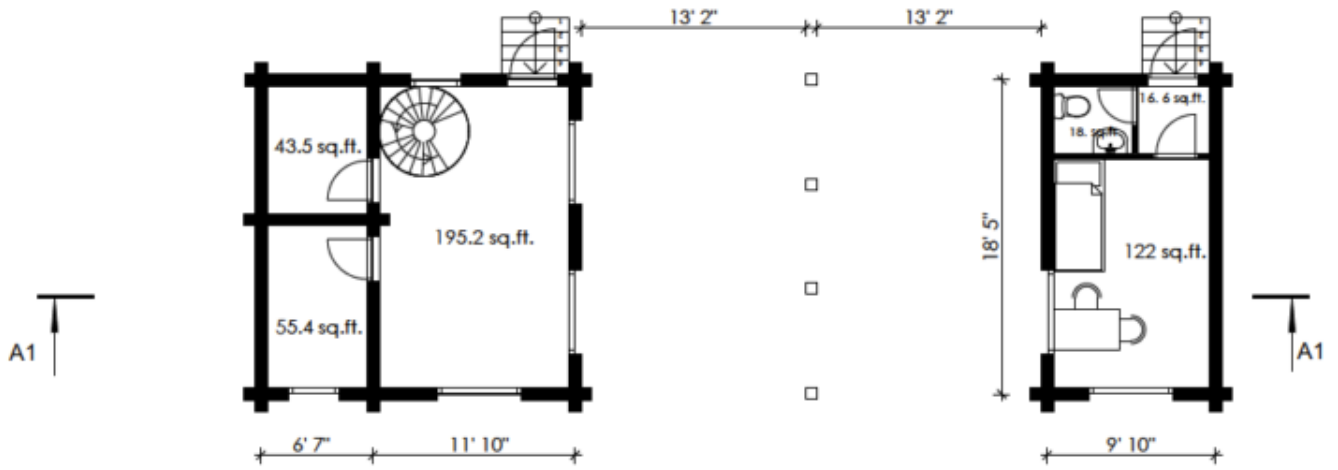

Design: **CHALET**
Floors: **2**
Gross area: **990 sq ft**
Net area: **650 sq ft**
Bedrooms: **2**
Bathrooms: **1**
Carport: **Yes**

Entrance group for private territory made of laminated logs.

First floor

Second floor

Side Cut A1- A1