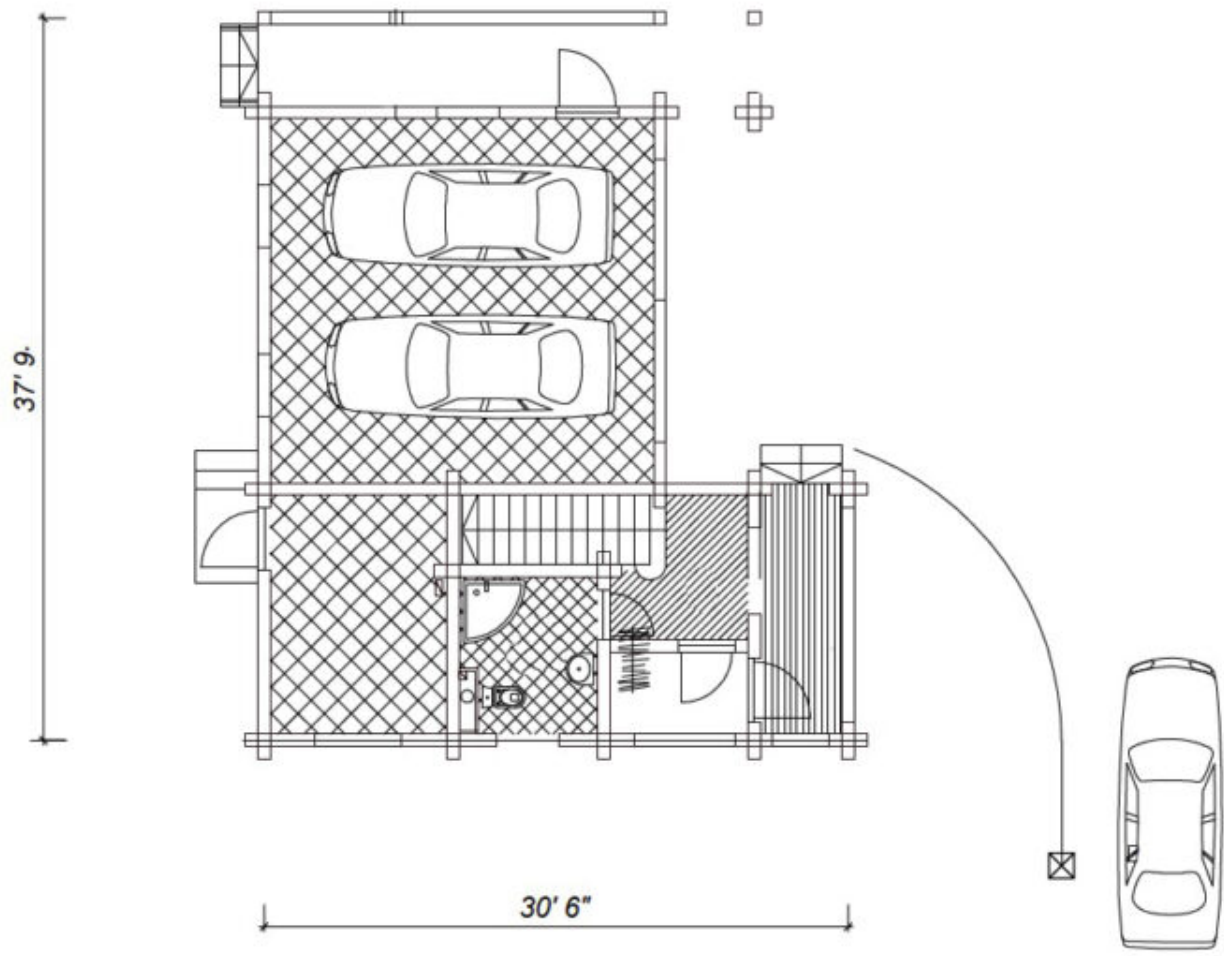

Design:	CHALET
Floors:	2
Gross area:	1360 sq ft
Net area:	1360 sq ft
Bedrooms:	1
Bathrooms:	1.5
Garage:	Yes
Carport:	Yes

First floor

Second floor