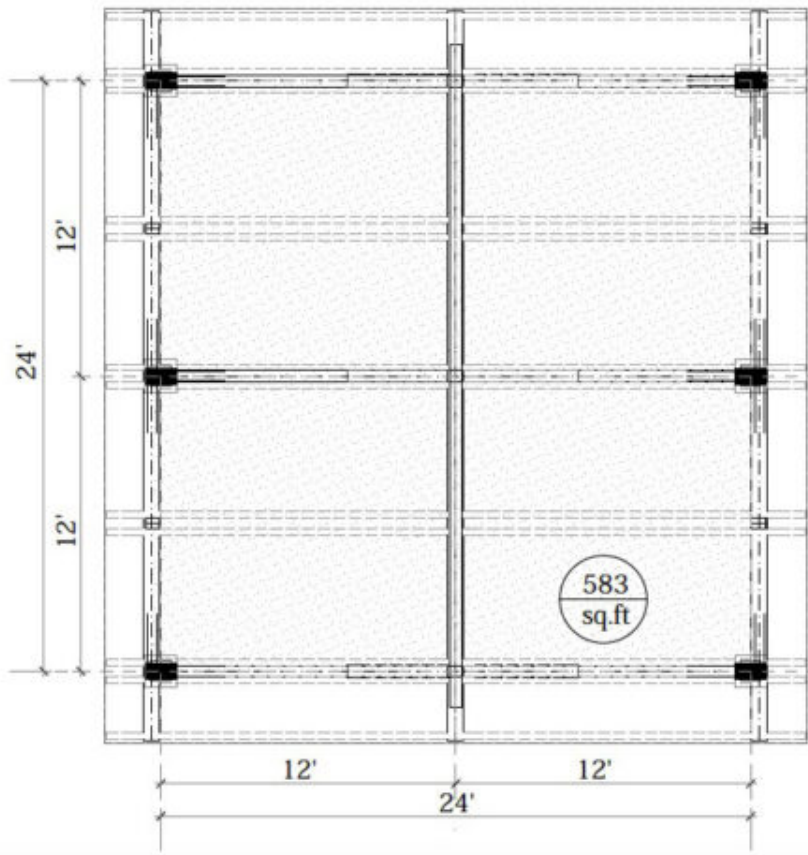

Design:	<b>30 BEST OFFERS</b>
Floors:	<b>1</b>
Gross area:	<b>580 sq ft</b>
Ridge height:	<b>16'6" ft</b>
Carport:	<b>Yes</b>

24' x 24' extra heavy timber carport. 12" posts are made to impress. Made of high-quality GLT, species - northern white spruce. Use it as a carport for 2 cars or a pavilion to provide complete protection from the weather. Spend a crisp winter evening toasting marshmallows around an open fire, or get your family together for a summer barbecue. With a completely covered roof, you can enjoy your backyard in any season with the EcoHouseMart pavilion.

The stylish and superior quality EcoHouseMart Heavy Timber Carports are built from first-class northern white spruce with factory pre-cut joints and are built to last. Keep your vehicle screened from the sun in summer and protected from the elements in winter, this premium quality carport will offer a constant and mild air circulation to keep your car dry all year round. The heavy timber carport will look good in any setting. EcoHouseMart carports are made to measure in any size, so for a custom design please call us at (631) 552 5553.

## First floor

Floor plan

## Second floor