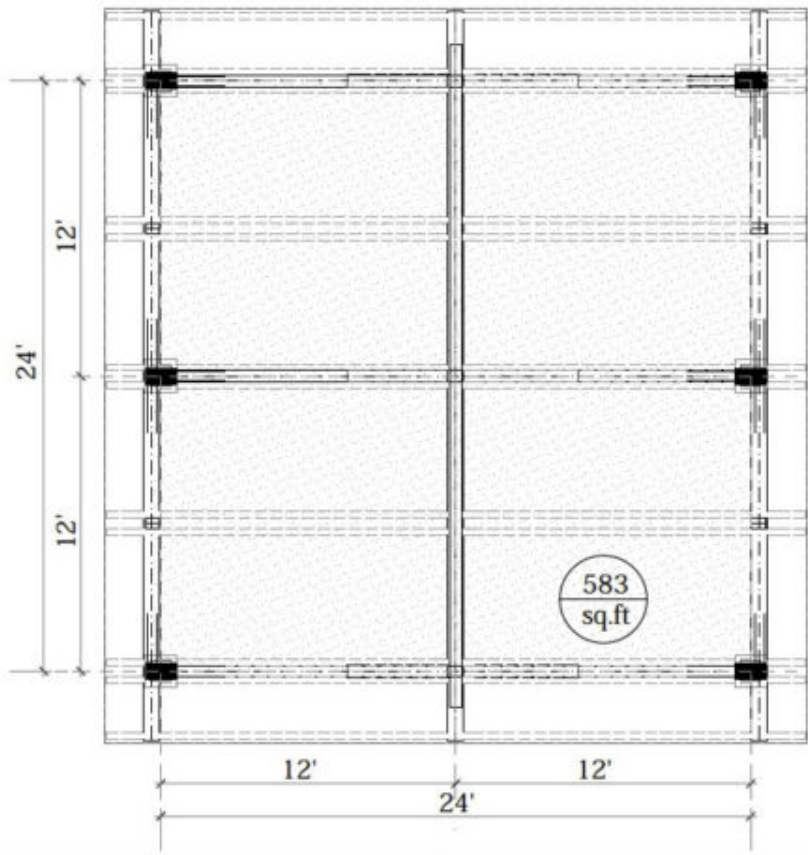

Design: **30 BEST OFFERS**  
Floors: **1**  
Gross area: **580 sq ft**  
Ridge height: **16'6" ft**  
Carport: **Yes**

24' x 24' extra heavy timber carport. 12" posts are made to impress. Made of high-quality GLT, species - northern white spruce. Use it as a carport for 2 cars or a pavilion to provide complete protection from the weather. Spend a crisp winter evening toasting marshmallows around an open fire, or get your family together for a summer barbecue. With a completely covered roof, you can enjoy your backyard in any season with the EcoHouseMart pavilion.

The stylish and superior quality EcoHouseMart Heavy Timber Carports are built from first-class northern white spruce with factory pre-cut joints and are built to last. Keep your vehicle screened from the sun in summer and protected from the elements in winter, this premium quality carport will offer a constant and mild air circulation to keep your car dry all year round. The heavy timber carport will look good in any setting. EcoHouseMart carports are made to measure in any size, so for a custom design please call us at (631) 552 5553.

# First floor

Floor plan

# Second floor