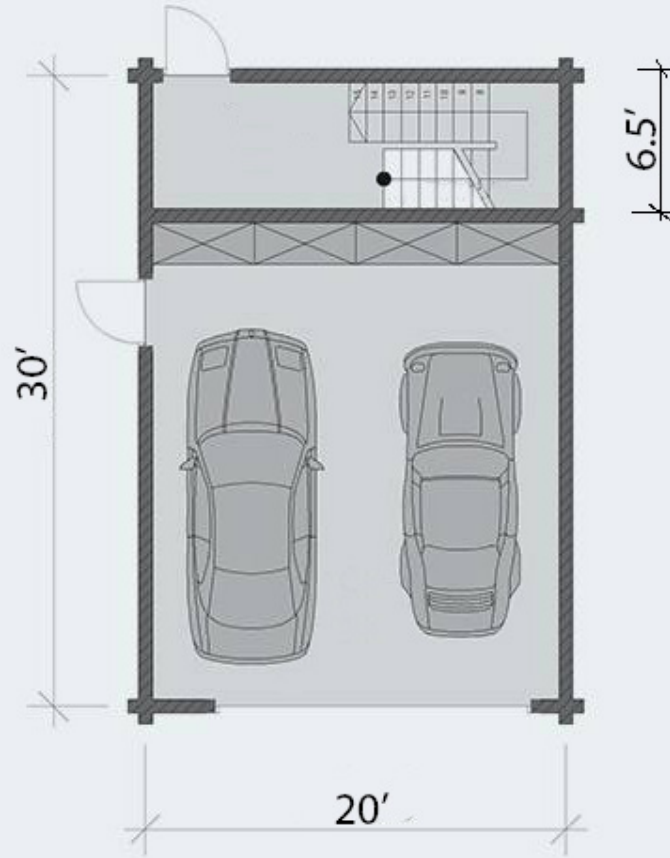

Questions? We are here to help!

Tel. (631) 552 5553

Log garage for two vehicles with studio LG-103

Drop us a line: [house@ecohousemart.com](mailto:house@ecohousemart.com)

|             |                   |
|-------------|-------------------|
| Floors:     | <b>2</b>          |
| Gross area: | <b>1110 sq ft</b> |
| Net area:   | <b>1110 sq ft</b> |
| Bedrooms:   | <b>1</b>          |
| Garage:     | <b>Yes</b>        |
| Carport:    | <b>Yes</b>        |

### First floor

### Second floor