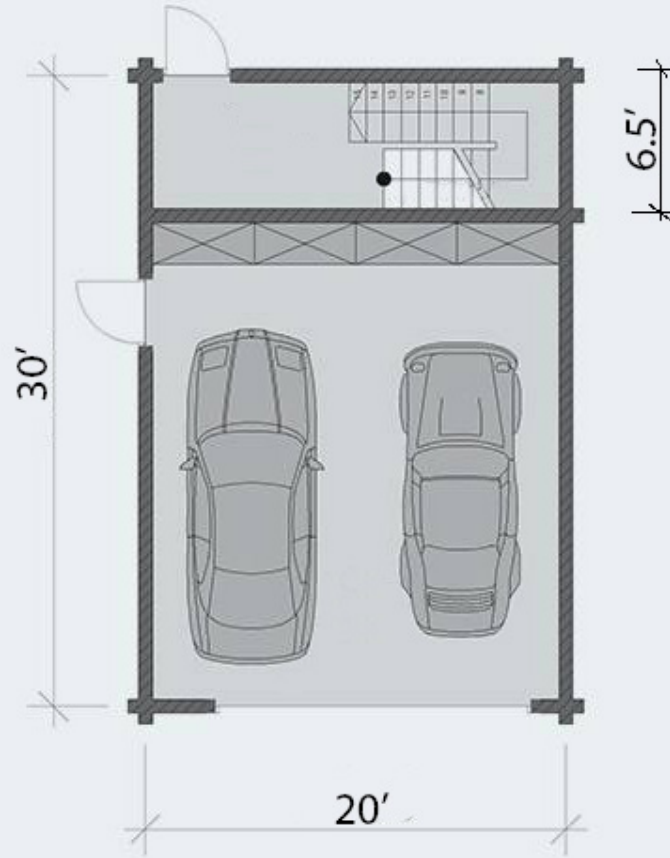

Questions? We are here to help!

Tel. (631) 552 5553

Log garage for two vehicles with studio LG-103

Drop us a line: house@ecohousemart.com

Floors:	2
Gross area:	1110 sq ft
Net area:	1110 sq ft
Bedrooms:	1
Garage:	Yes
Carport:	Yes

First floor

Second floor