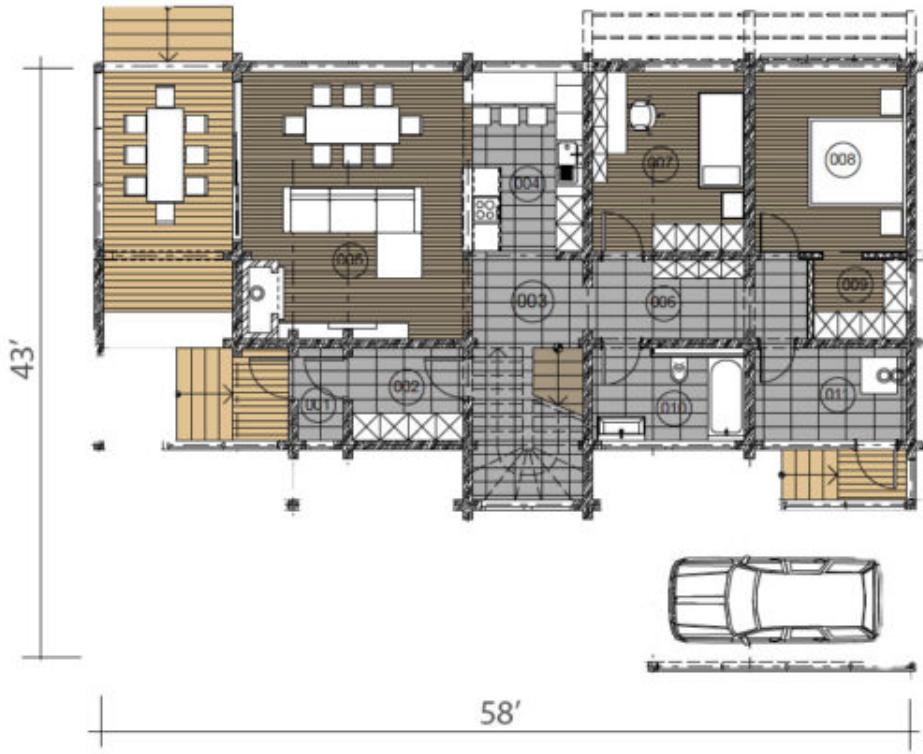

Design:	<b>CONTEMPORARY</b>
Floors:	<b>2</b>
Gross area:	<b>2080 sq ft</b>
Net area:	<b>1730 sq ft</b>
Bedrooms:	<b>4</b>
Bathrooms:	<b>4</b>
Windows area:	<b>850 sq ft</b>
Roof area:	<b>3336 sq ft</b>
Ridge height:	<b>26 ft</b>
Carport:	<b>Yes</b>

### First floor

### Second floor