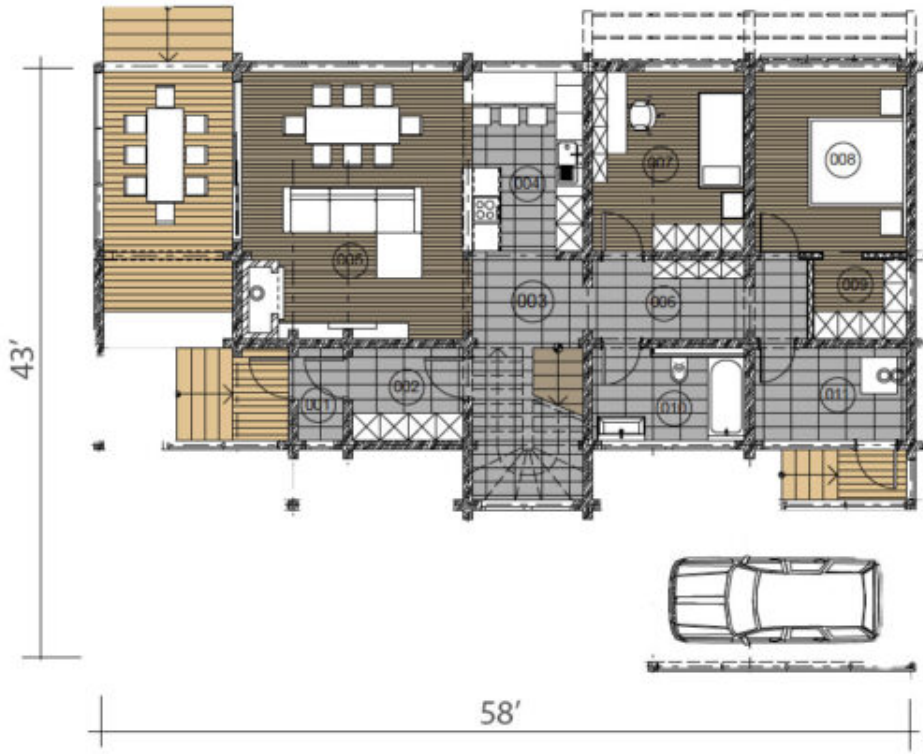

Design:	CONTEMPORARY
Floors:	2
Gross area:	2080 sq ft
Net area:	1730 sq ft
Bedrooms:	4
Bathrooms:	4
Windows area:	850 sq ft
Roof area:	3336 sq ft
Ridge height:	26 ft
Carport:	Yes

First floor

Second floor