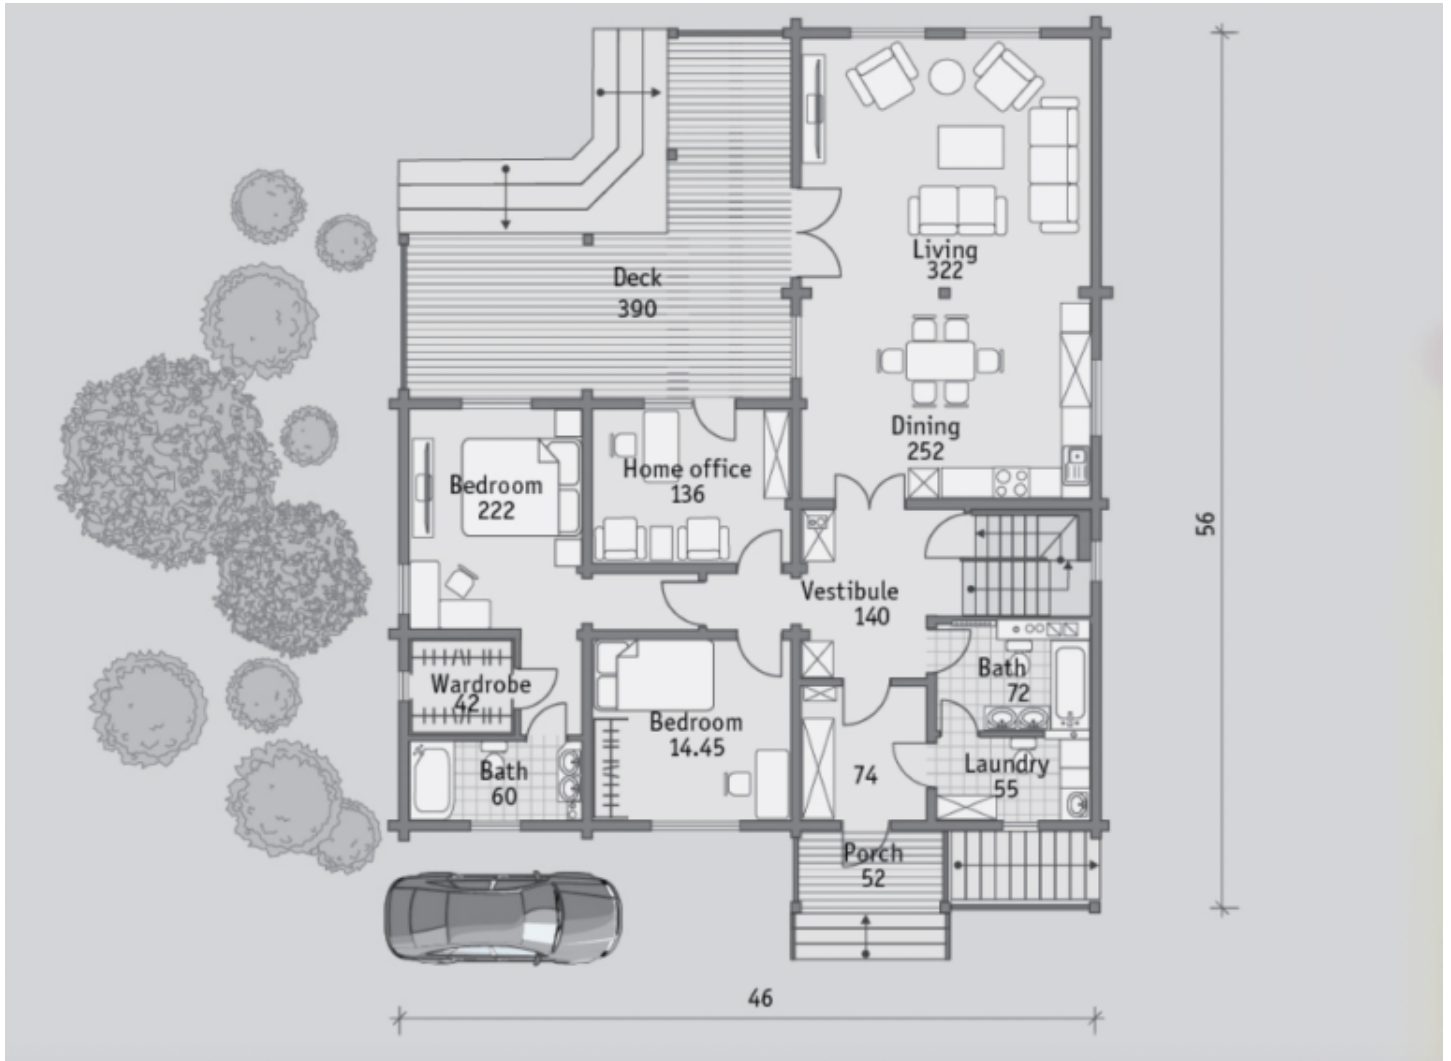

Design:	30 BEST OFFERS
Floors:	2
Gross area:	3400 sq ft
Net area:	2690 sq ft
Bedrooms:	6
Bathrooms:	3
Windows area:	414 sq ft
Roof area:	3875 sq ft
Ridge height:	24.6 ft
Carport:	Yes

With its gable roof and a round bypass porch-terrace this bath house is reminiscent of a classic alpine chalet house. Flat roof can hold snow to keep the house warm in the winter. The useful area is increased due to the attic floor which may be used for sleeping rooms.

First floor

Second floor