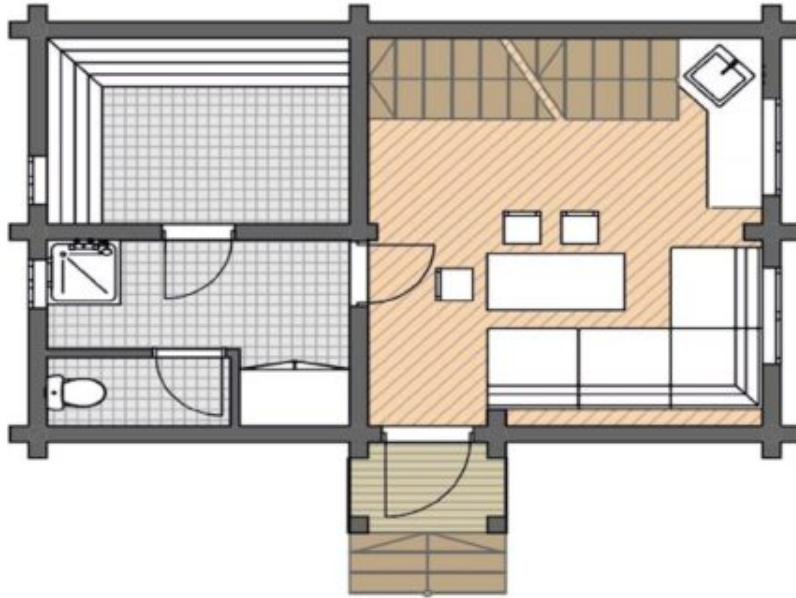

Floors:	<b>2</b>
Gross area:	<b>600 sq ft</b>
Net area:	<b>570 sq ft</b>
Bedrooms:	<b>1</b>
Bathrooms:	<b>1</b>
Sauna:	<b>Yes</b>
Carport:	<b>Yes</b>

Log Bath House Kit - Model 055, a perfect retreat for relaxation and rejuvenation. The open layout offers a spacious and inviting atmosphere. Crafted from durable logs, this bath house ensures long-lasting quality. Large windows fill the interior with natural light. Ideal for a sauna, spa, or relaxation space, the Model 055 offers versatility. You can customize it to fit your needs. Choose this bath house for a comfortable, stylish, and durable retreat.

## First floor

## Second floor