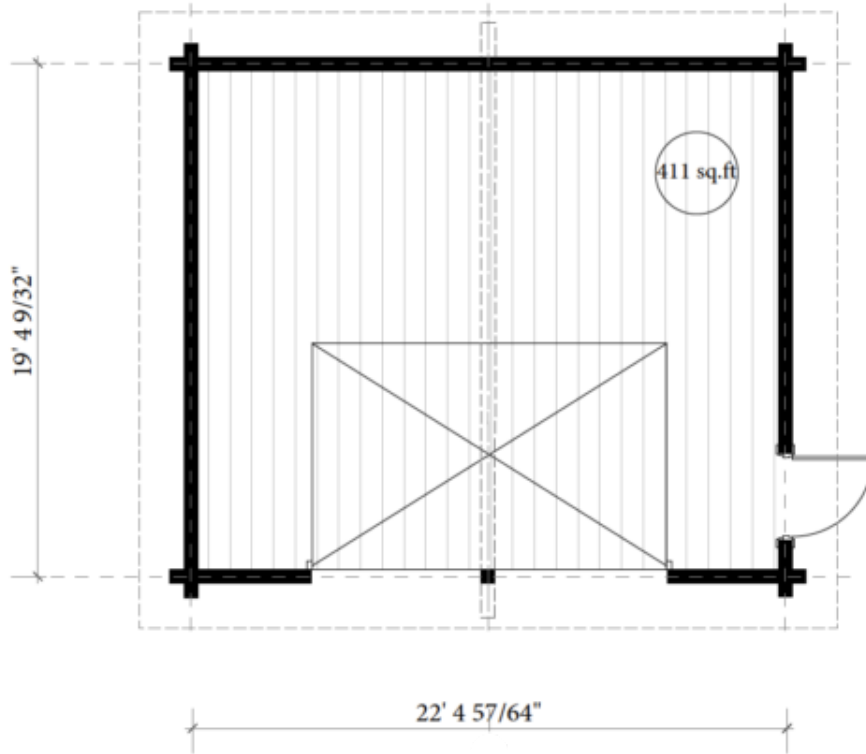

Floors: **1**
Gross area: **410 sq ft**
Net area: **410 sq ft**
Ridge height: **14'8" ft**
Carport: **Yes**

First floor

Floor plan, Scale 1:50

Foundation plan, Scale 1:50