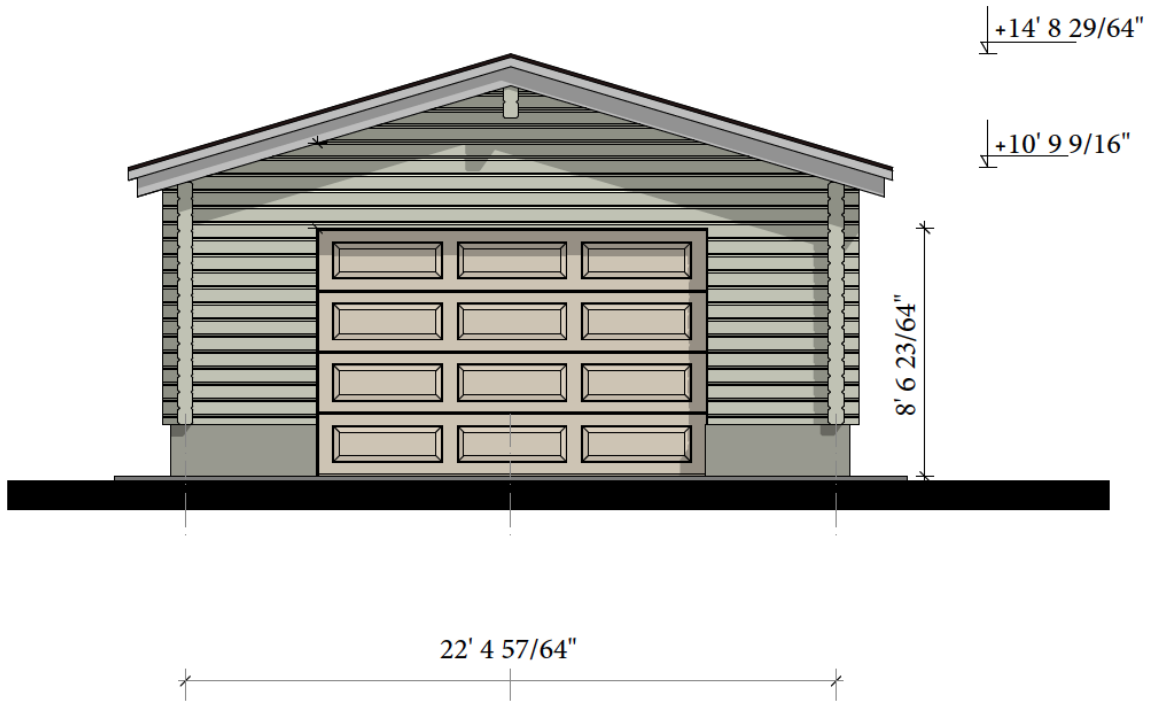

Floors: **1**
Gross area: **410 sq ft**
Net area: **410 sq ft**
Ridge height: **14'8" ft**
Carport: **Yes**

First floor

Floor plan, Scale 1:50

Foundation plan, Scale 1:50