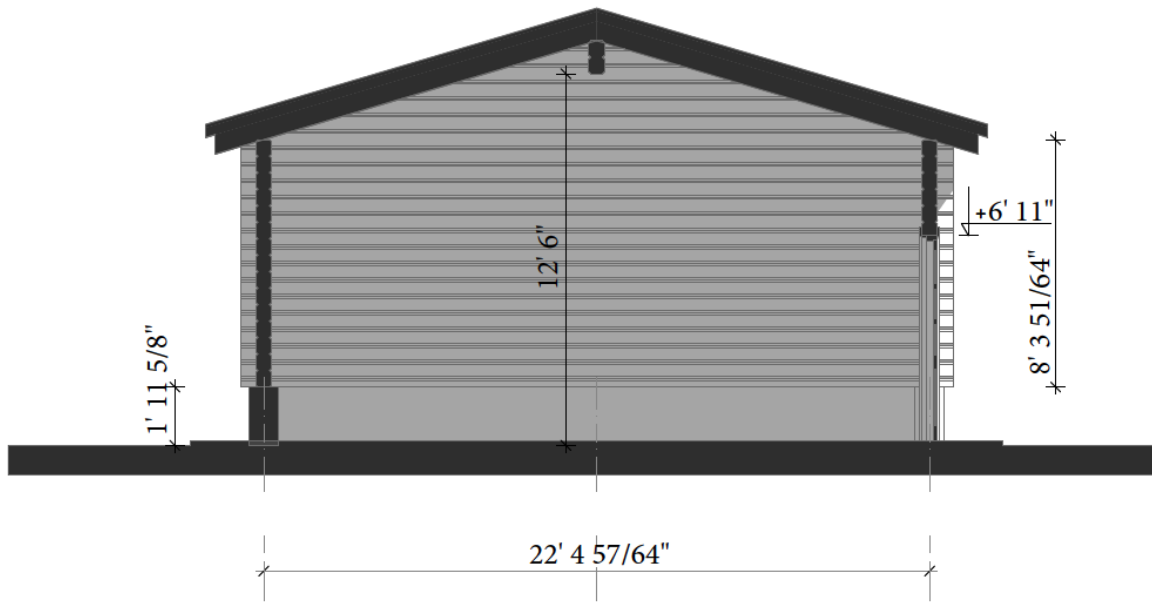

Floors: **1**
Gross area: **410 sq ft**
Net area: **410 sq ft**
Ridge height: **14'8" ft**
Carport: **Yes**

First floor

Floor plan, Scale 1:50

Foundation plan, Scale 1:50