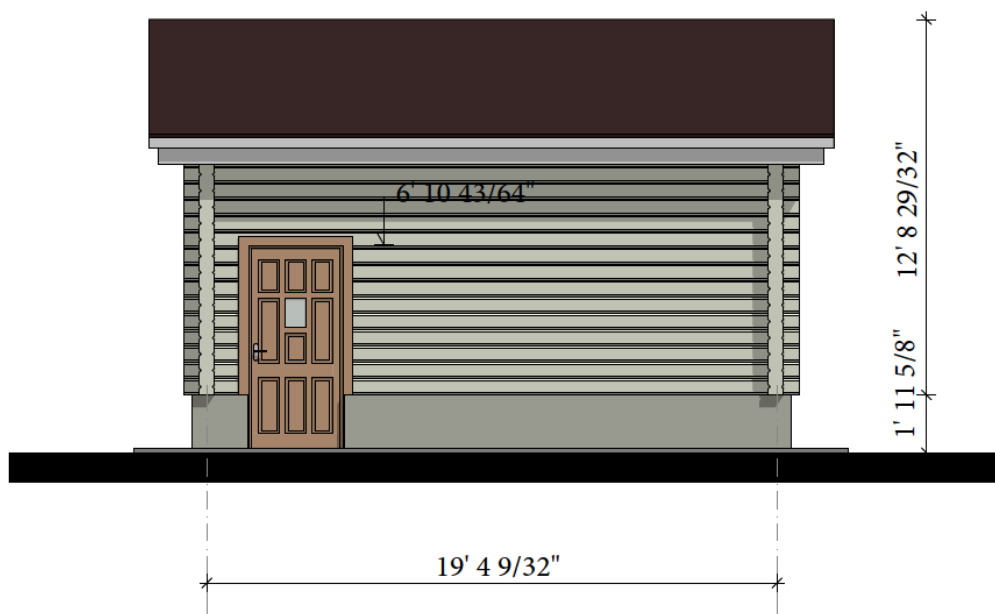

Floors: **1**
Gross area: **410 sq ft**
Net area: **410 sq ft**
Ridge height: **14'8" ft**
Carport: **Yes**

First floor

Floor plan, Scale 1:50

Foundation plan, Scale 1:50