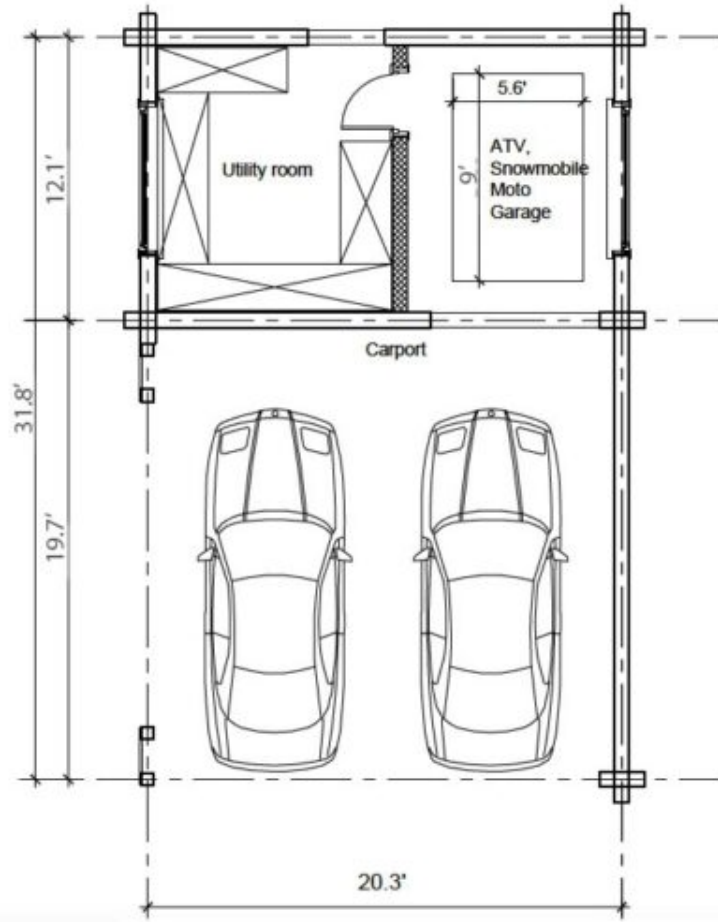

Questions? We are here to help!

Tel. (631) 552 5553

Garage with utility room and carport: LG-57

Drop us a line: [house@ecohousemart.com](mailto:house@ecohousemart.com)

Design: **CHALET**  
Floors: **1**  
Gross area: **630 sq ft**  
Net area: **630 sq ft**  
Ridge height: **14 ft**  
Garage: **Yes**  
Carport: **Yes**

Garage with utility room and carport for 2 vehicles: LG-57

## First floor

## Second floor