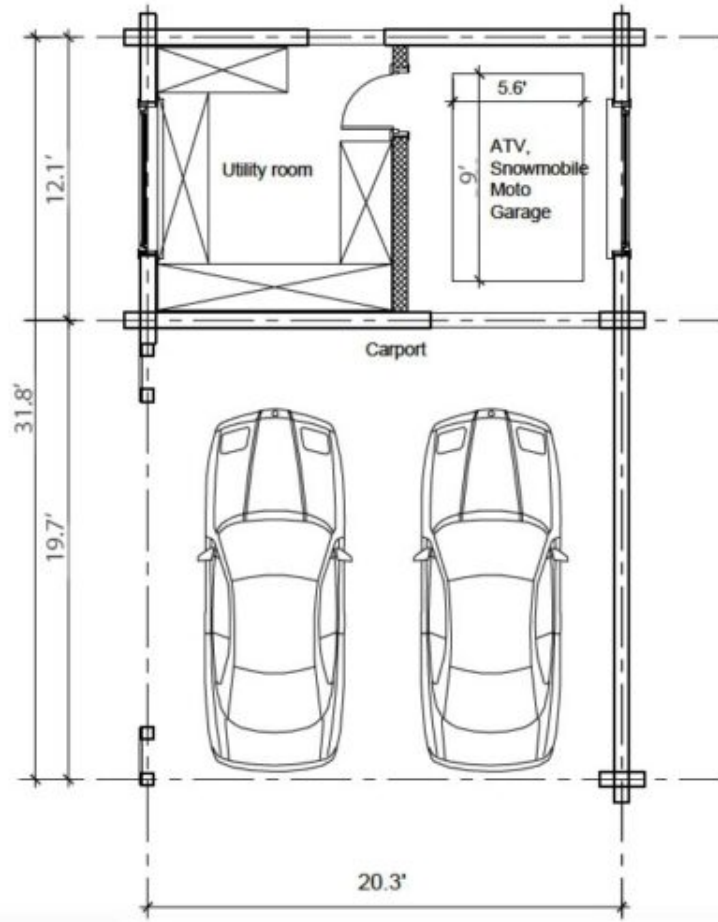

Questions? We are here to help!

Tel. (631) 552 5553

Garage with utility room and carport: LG-57

Drop us a line: house@ecohousemart.com

Design: **CHALET**
Floors: **1**
Gross area: **630 sq ft**
Net area: **630 sq ft**
Ridge height: **14 ft**
Garage: **Yes**
Carport: **Yes**

Garage with utility room and carport for 2 vehicles: LG-57

First floor

Second floor