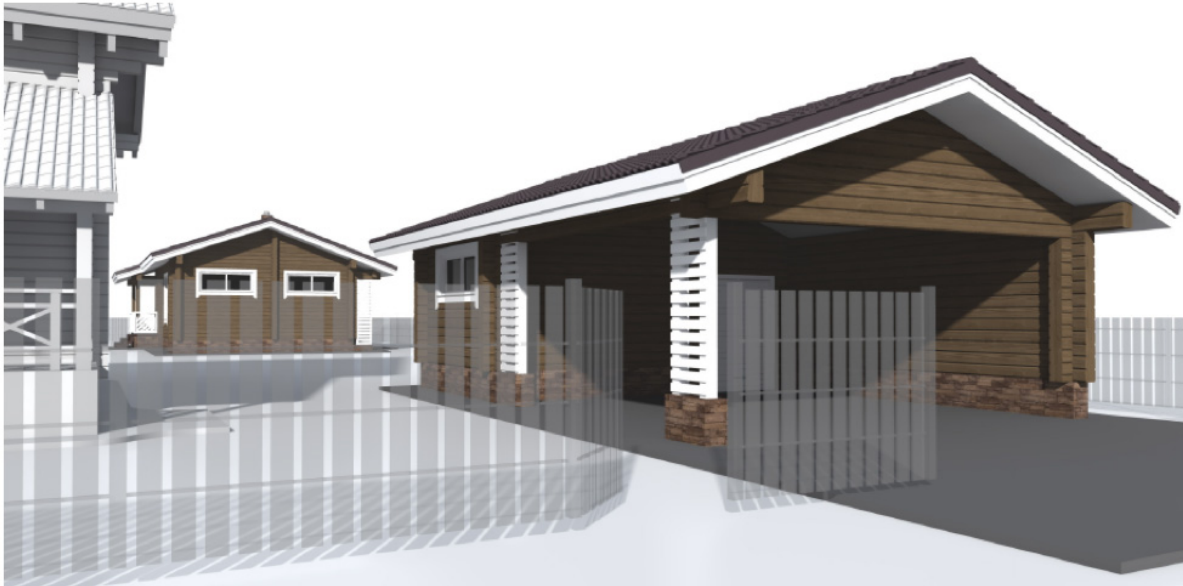

Questions? We are here to help!

Tel. (631) 552 5553

Garage with utility room and carport: LG-57

Drop us a line: house@ecohousemart.com

Design: **CHALET**
Floors: **1**
Gross area: **630 sq ft**
Net area: **630 sq ft**
Ridge height: **14 ft**
Garage: **Yes**
Carport: **Yes**

Garage with utility room and carport for 2 vehicles: LG-57

First floor

Second floor