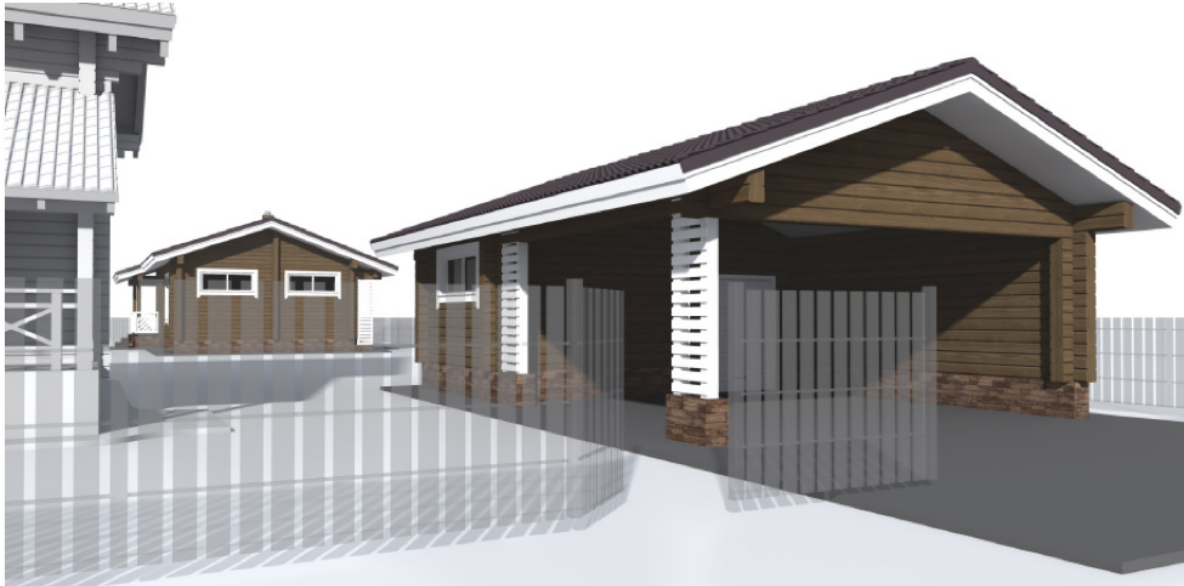

Questions? We are here to help!

Tel. (631) 552 5553

Garage with utility room and carport: LG-57

Drop us a line: [house@ecohousemart.com](mailto:house@ecohousemart.com)

Design: **CHALET**  
Floors: **1**  
Gross area: **630 sq ft**  
Net area: **630 sq ft**  
Ridge height: **14 ft**  
Garage: **Yes**  
Carport: **Yes**

Garage with utility room and carport for 2 vehicles: LG-57

## First floor