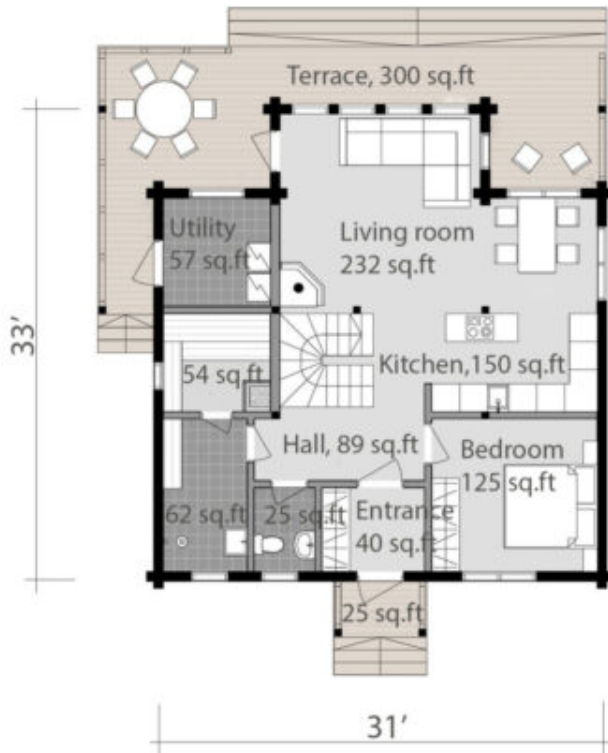

Design:	CHALET
Floors:	2
Gross area:	1410 sq ft
Net area:	1090 sq ft
Bedrooms:	2
Bathrooms:	2
Sauna:	Yes
Carport:	Yes

First floor

OPTION #1
First floor

OPTION #1
Second floor

Second floor

OPTION #2
First floor

OPTION #2
Second floor