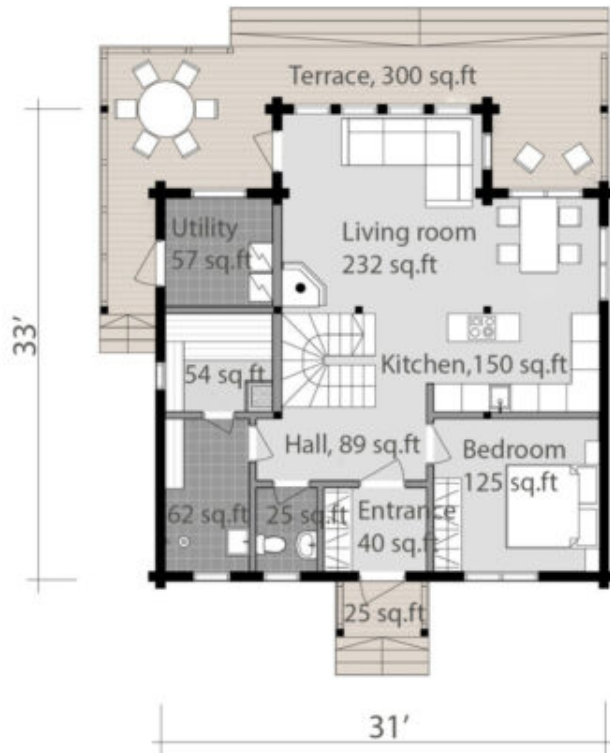

Design:	<b>CHALET</b>
Floors:	<b>2</b>
Gross area:	<b>1410 sq ft</b>
Net area:	<b>1090 sq ft</b>
Bedrooms:	<b>2</b>
Bathrooms:	<b>2</b>
Sauna:	<b>Yes</b>
Carport:	<b>Yes</b>

## First floor

OPTION #1  
First floor

OPTION #1  
Second floor

## Second floor

OPTION #2  
First floor

OPTION #2  
Second floor