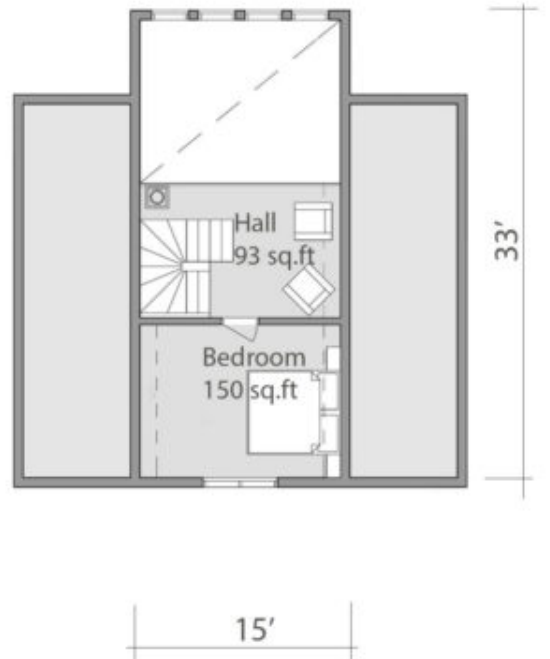

Design:	<b>CHALET</b>
Floors:	<b>2</b>
Gross area:	<b>1410 sq ft</b>
Net area:	<b>1090 sq ft</b>
Bedrooms:	<b>2</b>
Bathrooms:	<b>2</b>
Sauna:	<b>Yes</b>
Carport:	<b>Yes</b>

## First floor

OPTION #1  
First floor

OPTION #1  
Second floor

## Second floor

OPTION #2  
First floor

OPTION #2  
Second floor