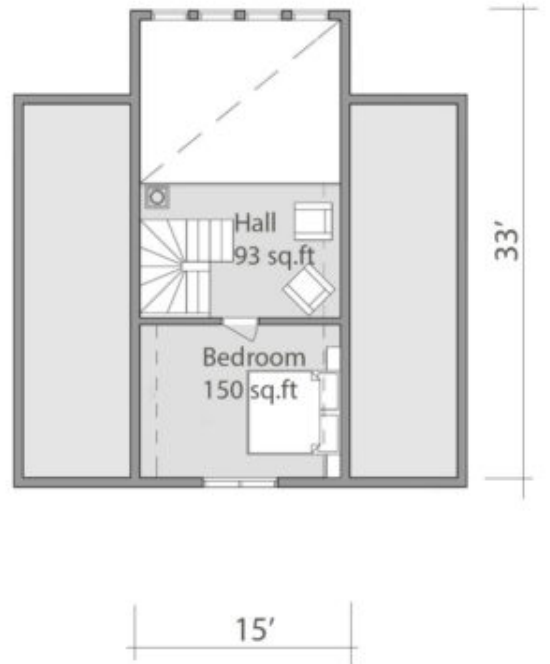

Design:	CHALET
Floors:	2
Gross area:	1410 sq ft
Net area:	1090 sq ft
Bedrooms:	2
Bathrooms:	2
Sauna:	Yes
Carport:	Yes

First floor

OPTION #1
First floor

OPTION #1
Second floor

Second floor

OPTION #2
First floor

OPTION #2
Second floor