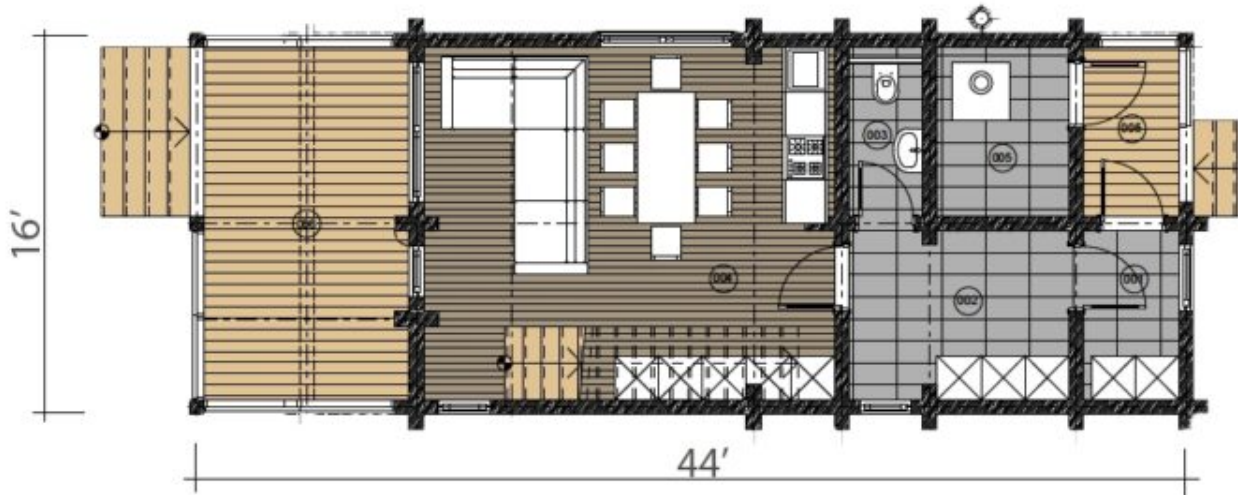

Design:	CHALET
Floors:	2
Gross area:	1150 sq ft
Net area:	910 sq ft
Bedrooms:	2
Bathrooms:	1.5
Windows area:	387 sq ft
Roof area:	1522 sq ft
Ridge height:	23 ft
Carport:	Yes

First floor

Second floor