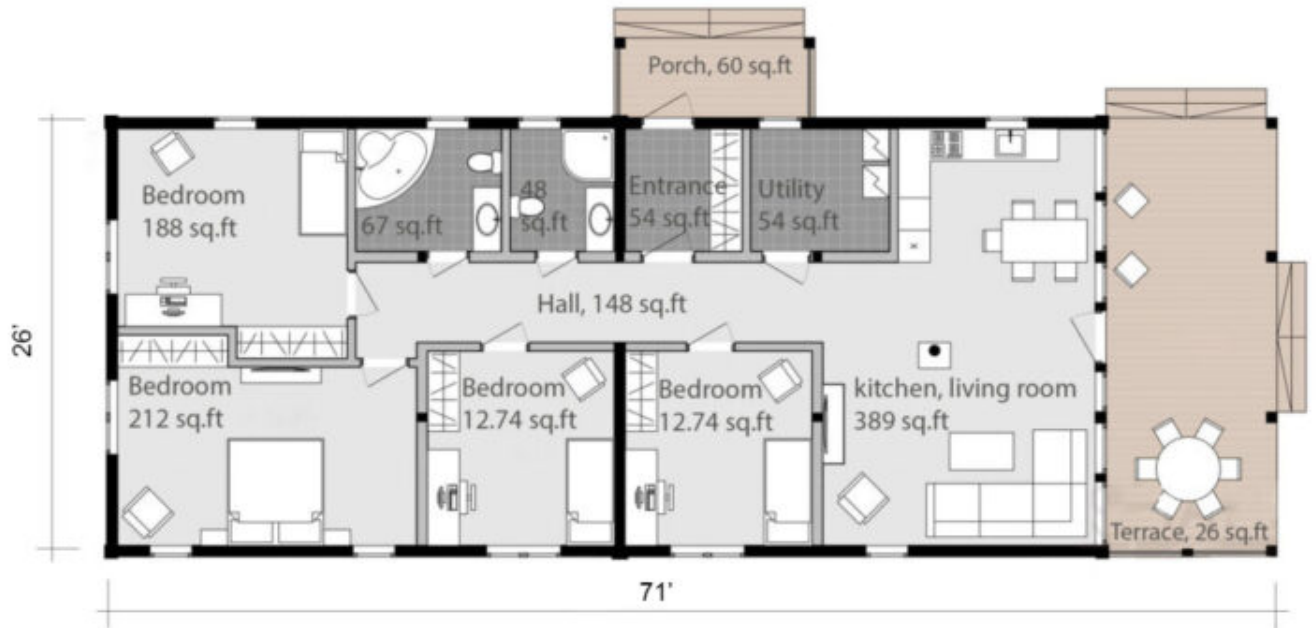

Design:	<b>SCANDINAVIAN HOME</b>
Floors:	<b>1</b>
Gross area:	<b>1780 sq ft</b>
Net area:	<b>1430 sq ft</b>
Bedrooms:	<b>4</b>
Bathrooms:	<b>2</b>
Carport:	<b>Yes</b>

## First floor

### FLOOR PLAN OPTION #1

## Second floor