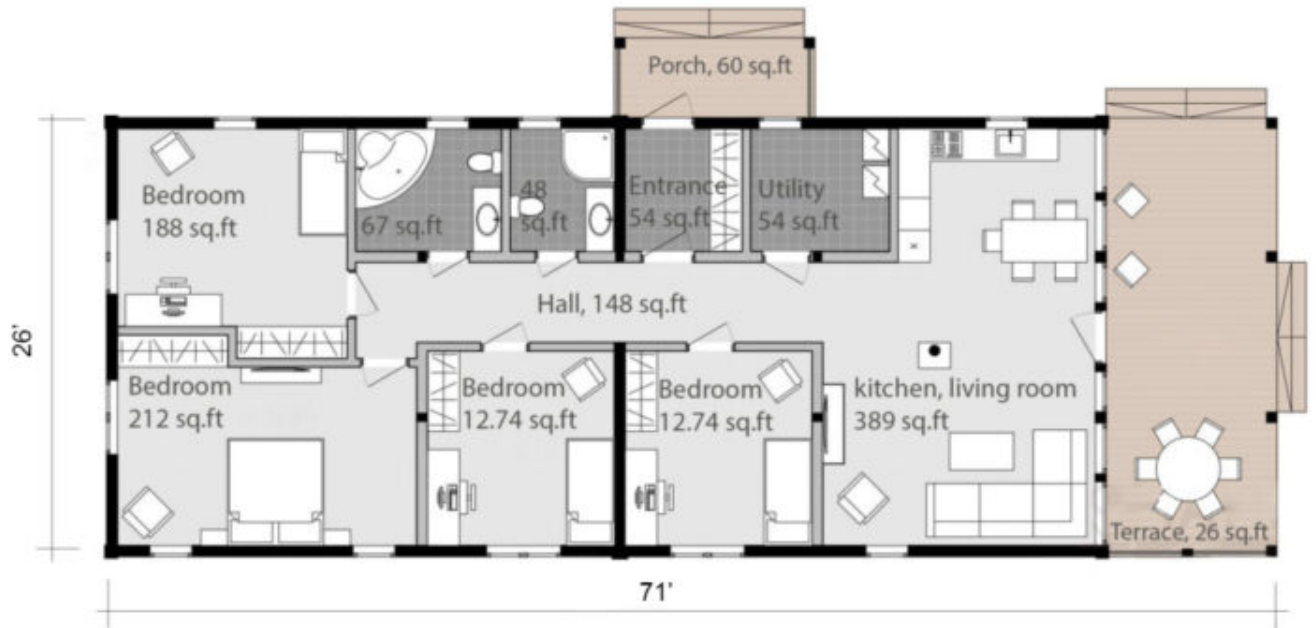

Design:	SCANDINAVIAN HOME
Floors:	1
Gross area:	1780 sq ft
Net area:	1430 sq ft
Bedrooms:	4
Bathrooms:	2
Carport:	Yes

First floor

FLOOR PLAN OPTION #1

Second floor

FLOOR PLAN OPTION #2