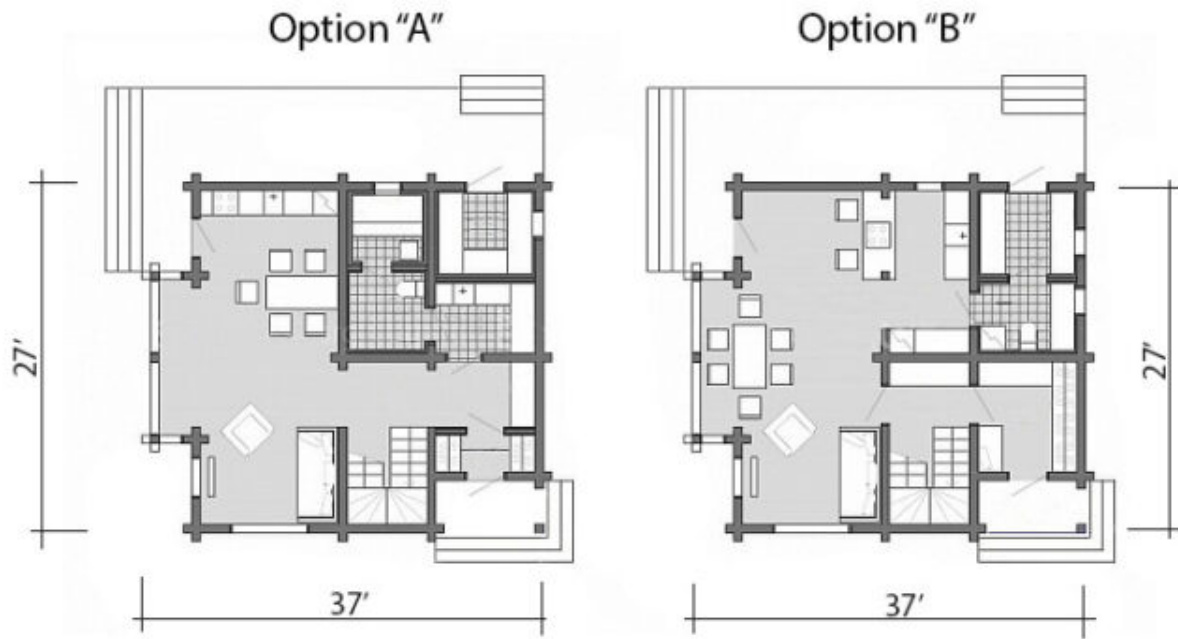

Design:	CONTEMPORARY
Floors:	2
Gross area:	2350 sq ft
Net area:	1700 sq ft
Bedrooms:	3
Bathrooms:	3
Carport:	Yes

First floor

Second floor