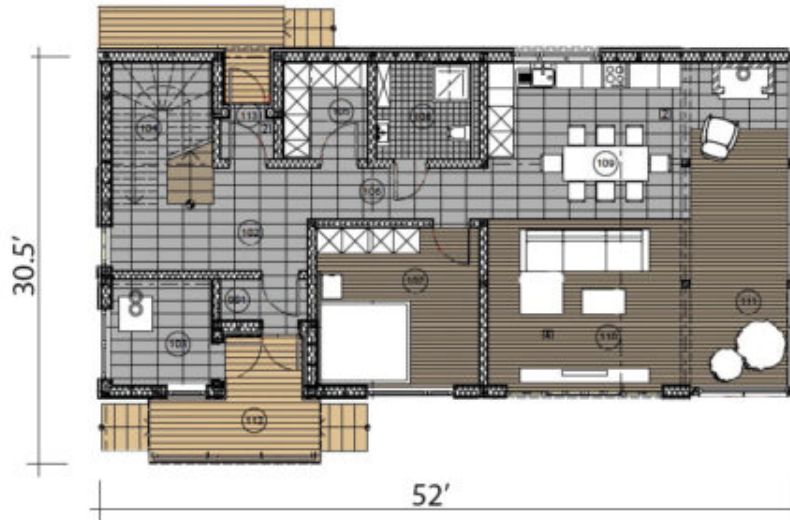

Design:	<b>CONTEMPORARY</b>
Floors:	<b>2</b>
Gross area:	<b>2330 sq ft</b>
Net area:	<b>2140 sq ft</b>
Bedrooms:	<b>4</b>
Bathrooms:	<b>3</b>
Ridge height:	<b>25.8 ft</b>
Carport:	<b>Yes</b>

## First floor

### First floor explication

Nº	Name
001	Entry
102	Hall
103	Mechanical room
104	Stairs
105	Closet
106	Hall
107	Bedroom
108	Bathroom
109	Kitchen - Dining
110	Living room
111	Living
112	Porch
113	Hall
114	Porch

## Second floor