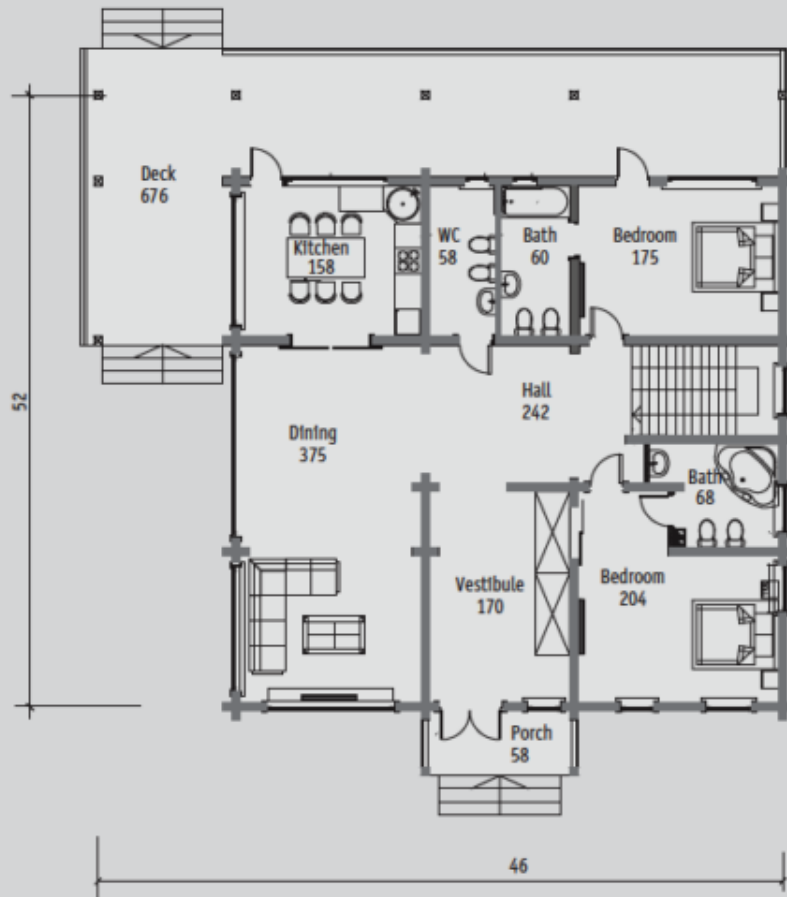

Design:	CONTEMPORARY
Floors:	2
Gross area:	4300 sq ft
Net area:	2620 sq ft
Bedrooms:	5
Bathrooms:	4
Carport:	Yes

A distinctive feature of this house is the absolute severity and laconic forms. The house is a real find for anyone who dreams of a convenient space for a large family. It will be comfortable not only to live in it but also to invite relatives and friends. Large windows of the house from floor to ceiling allows filling the interior with a piece of the surrounding nature.

Modifications to interior layout are possible.

First floor

Main floor plan

Second floor

Upper floor plan

Third floor

Upper floor plan