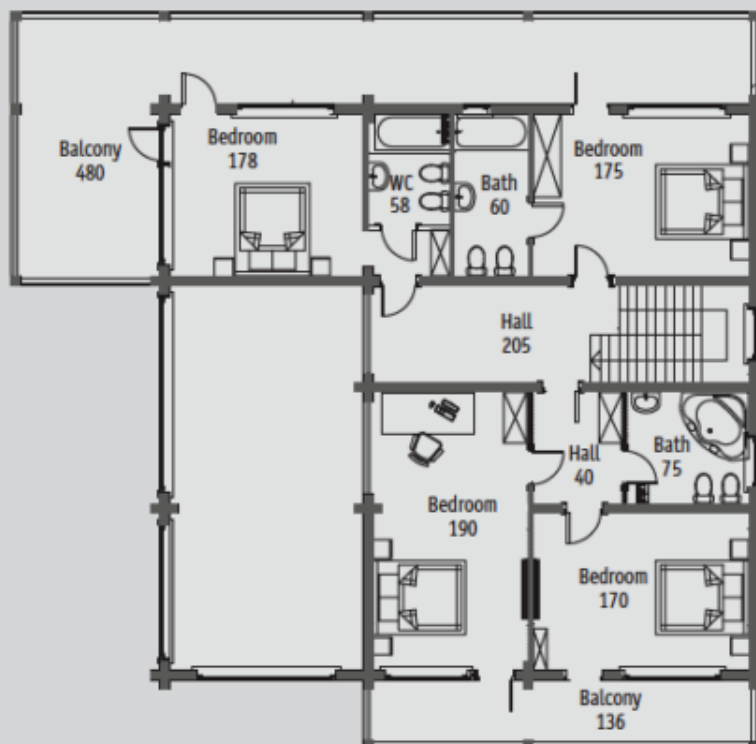

Design:	CONTEMPORARY
Floors:	2
Gross area:	4300 sq ft
Net area:	2620 sq ft
Bedrooms:	5
Bathrooms:	4
Carport:	Yes

A distinctive feature of this house is the absolute severity and laconic forms. The house is a real find for anyone who dreams of a convenient space for a large family. It will be comfortable not only to live in it but also to invite relatives and friends. Large windows of the house from floor to ceiling allows filling the interior with a piece of the surrounding nature.

Modifications to interior layout are possible.

First floor

Main floor plan

Second floor

Upper floor plan

Third floor

Upper floor plan