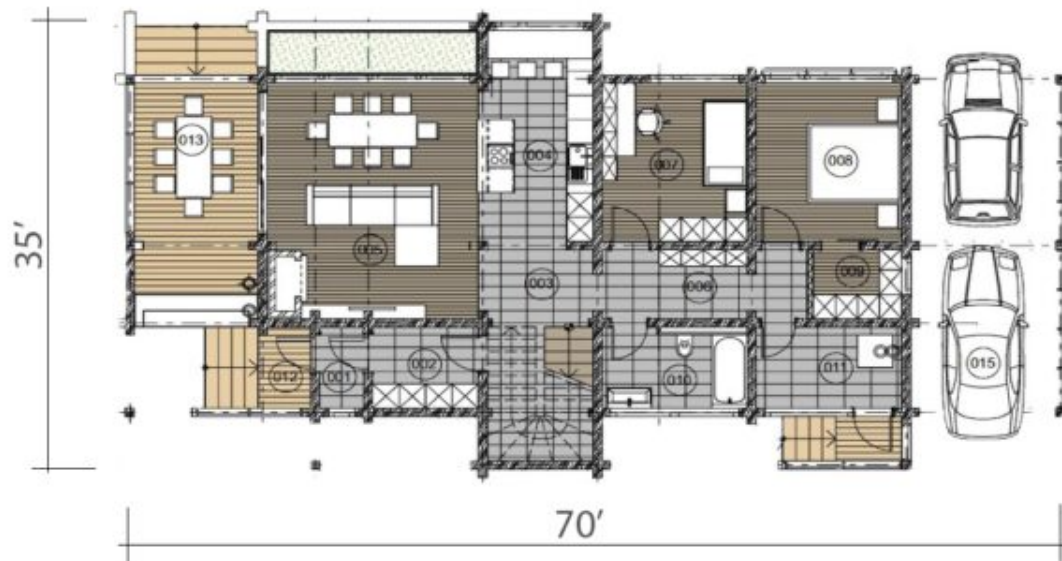

Design:	CONTEMPORARY
Floors:	2
Gross area:	2690 sq ft
Net area:	1920 sq ft
Bedrooms:	4
Bathrooms:	3
Windows area:	689 sq ft
Roof area:	3509 sq ft
Ridge height:	7370 ft
Garage:	Yes
Carport:	Yes

First floor

Second floor