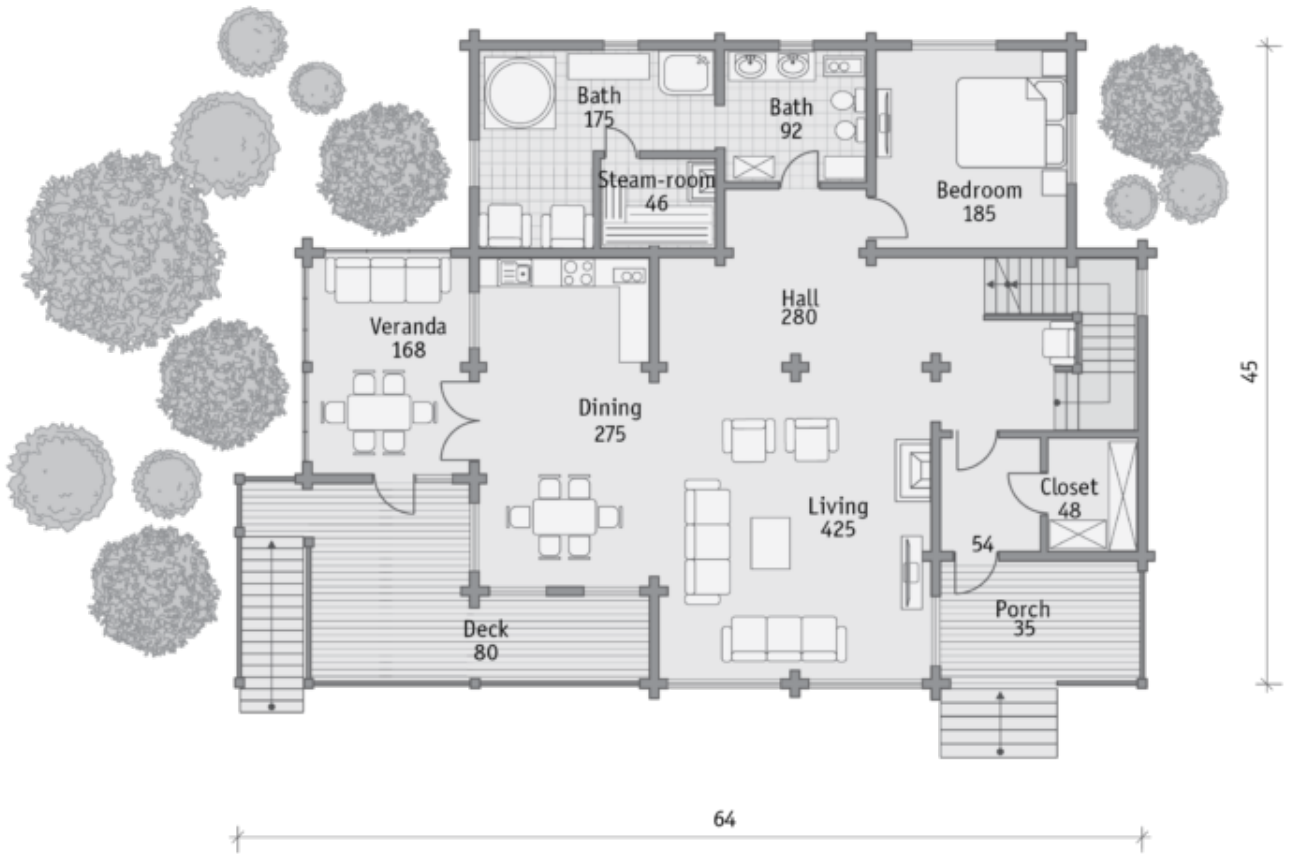

Design:	<b>CONTEMPORARY</b>
Floors:	<b>2</b>
Gross area:	<b>3170 sq ft</b>
Net area:	<b>2760 sq ft</b>
Bedrooms:	<b>3</b>
Bathrooms:	<b>2</b>
Windows area:	<b>740 sq ft</b>
Roof area:	<b>3552 sq ft</b>
Ridge height:	<b>26 ft</b>
Carport:	<b>Yes</b>

Respectable mansion with high shoots is ideal for outdoor recreation. The terrace is connected with

a veranda and a kitchen-dining room, interlocked with a spacious living room. The shower room is equipped with a built-in sauna and a font. The second floor study<sup>^</sup> may be used as a bedroom, if necessary.

## First floor

## Second floor