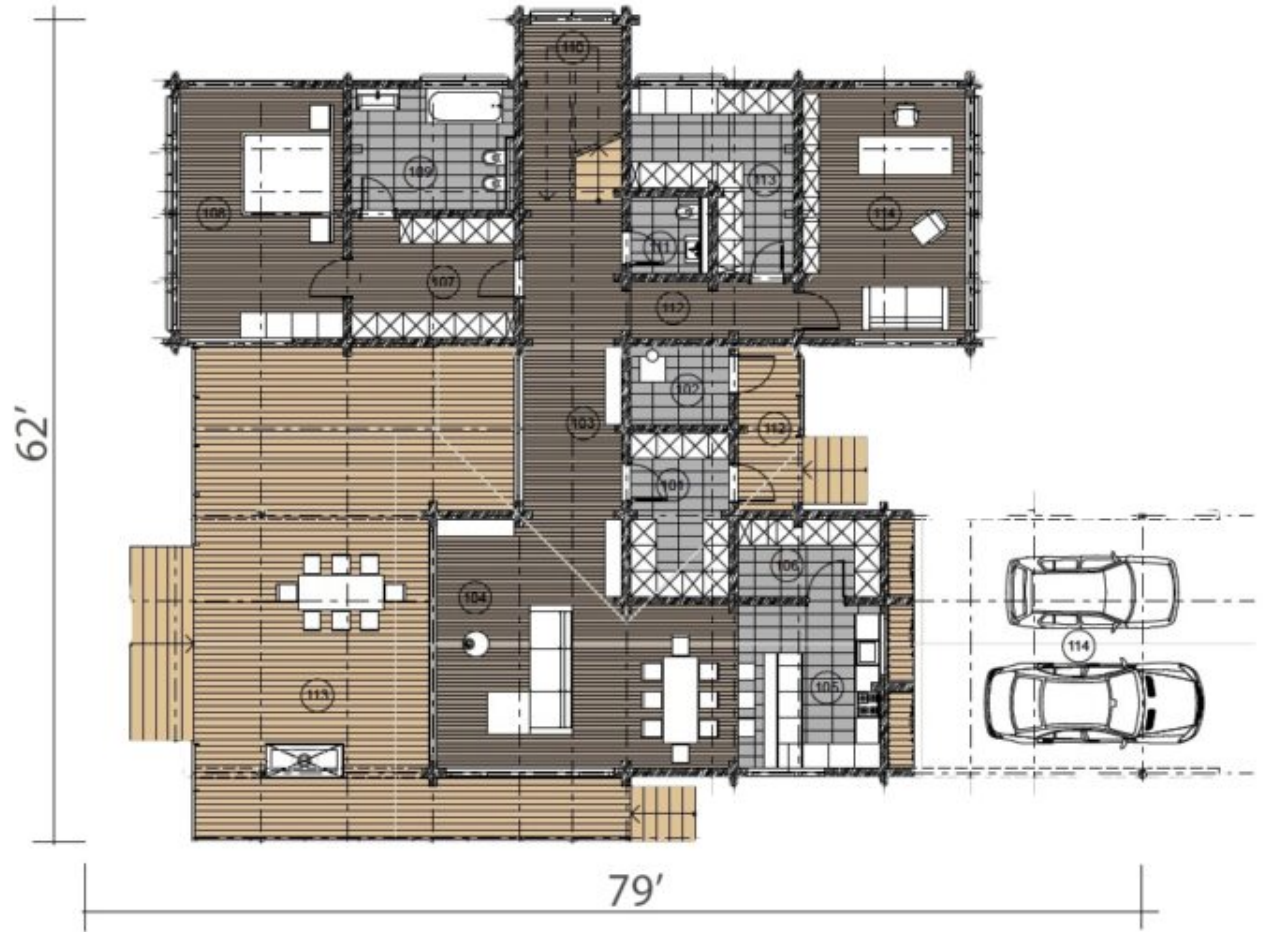

Design:	CHALET
Floors:	2
Gross area:	4610 sq ft
Net area:	3030 sq ft
Bedrooms:	4
Bathrooms:	3.5
Windows area:	1431 sq ft
Roof area:	4176 sq ft
Ridge height:	25 ft
Garage:	Yes
Carport:	Yes

First floor

Second floor