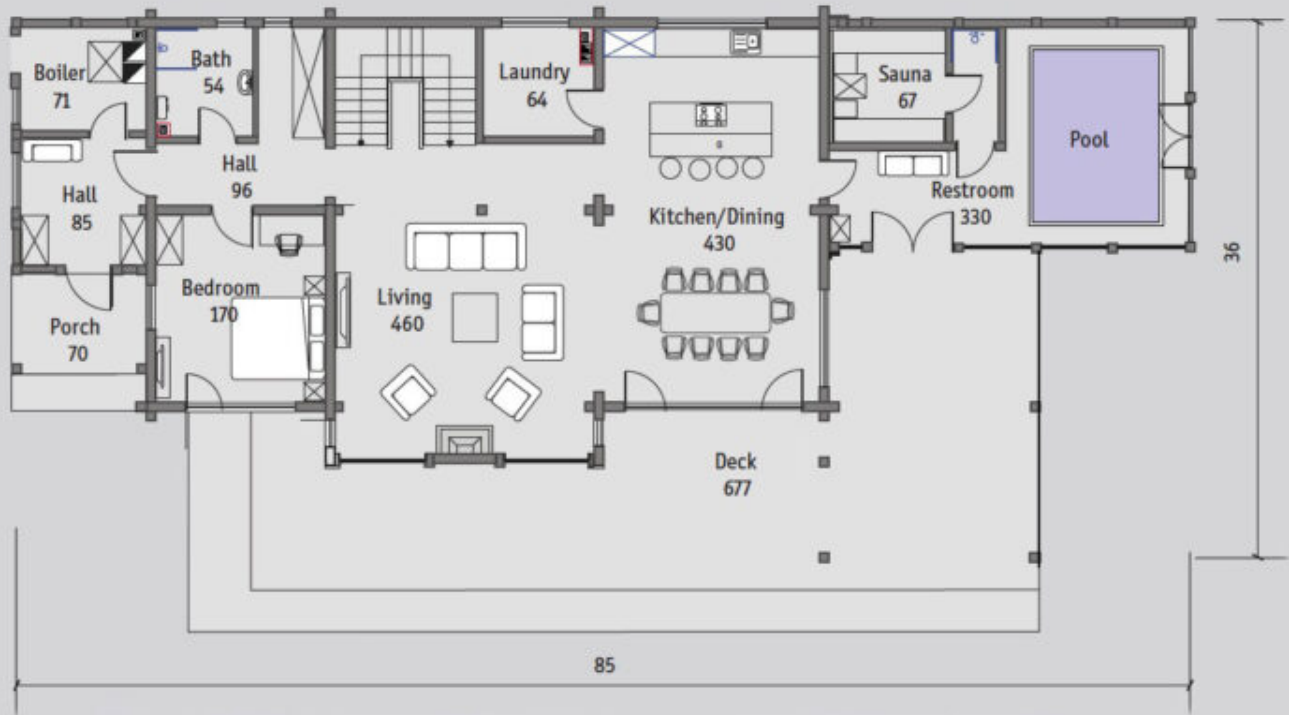

Design:	CONTEMPORARY
Floors:	2
Gross area:	3590 sq ft
Net area:	2910 sq ft
Bedrooms:	4
Bathrooms:	3
Carport:	Yes

The house design combines sophistication and ergonomics. Everything here is thought out to the smallest detail, every detail is in its place, there is nothing superfluous. The two-storey house is spacious and comfortable, and each room is functional and practical. The main façade of the house has its own architectural feature - a chimney outside the building, lined with decorative stone gives the appearance of the house a special feeling of reliability.

First floor

Second floor