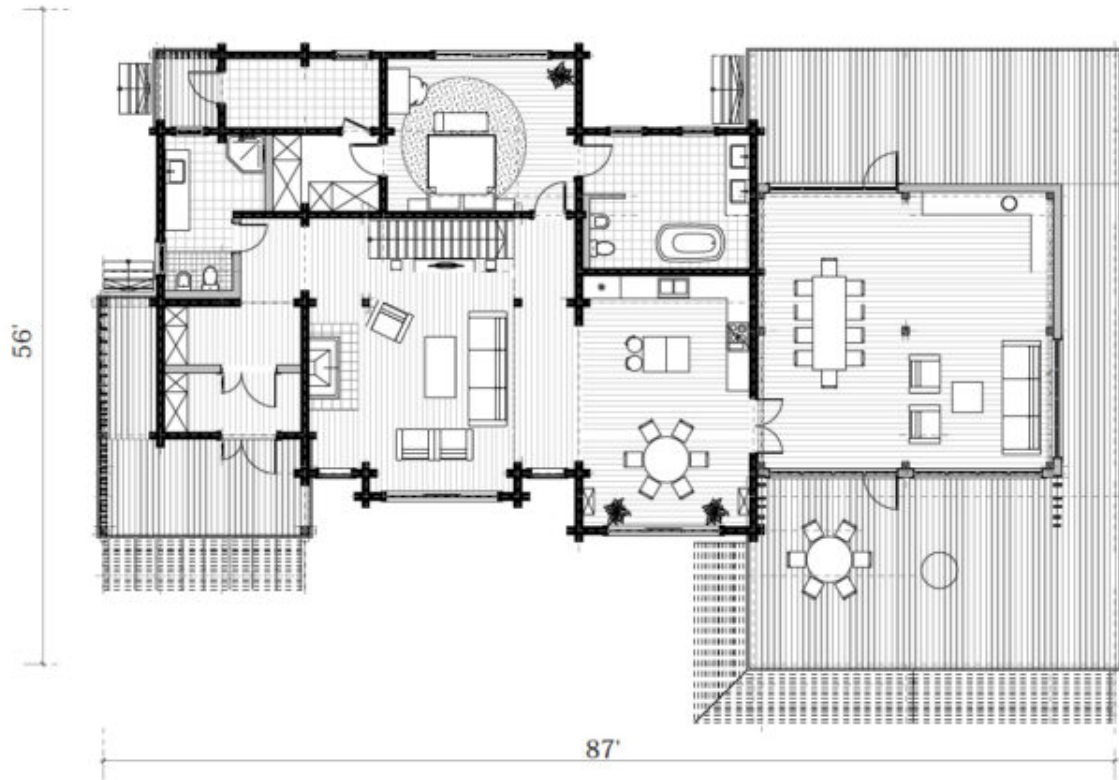

Design: **CONTEMPORARY**
Floors: **2**
Gross area: **4540 sq ft**
Net area: **3260 sq ft**
Bedrooms: **4**
Bathrooms: **4**
Carport: **Yes**

First floor

Second floor