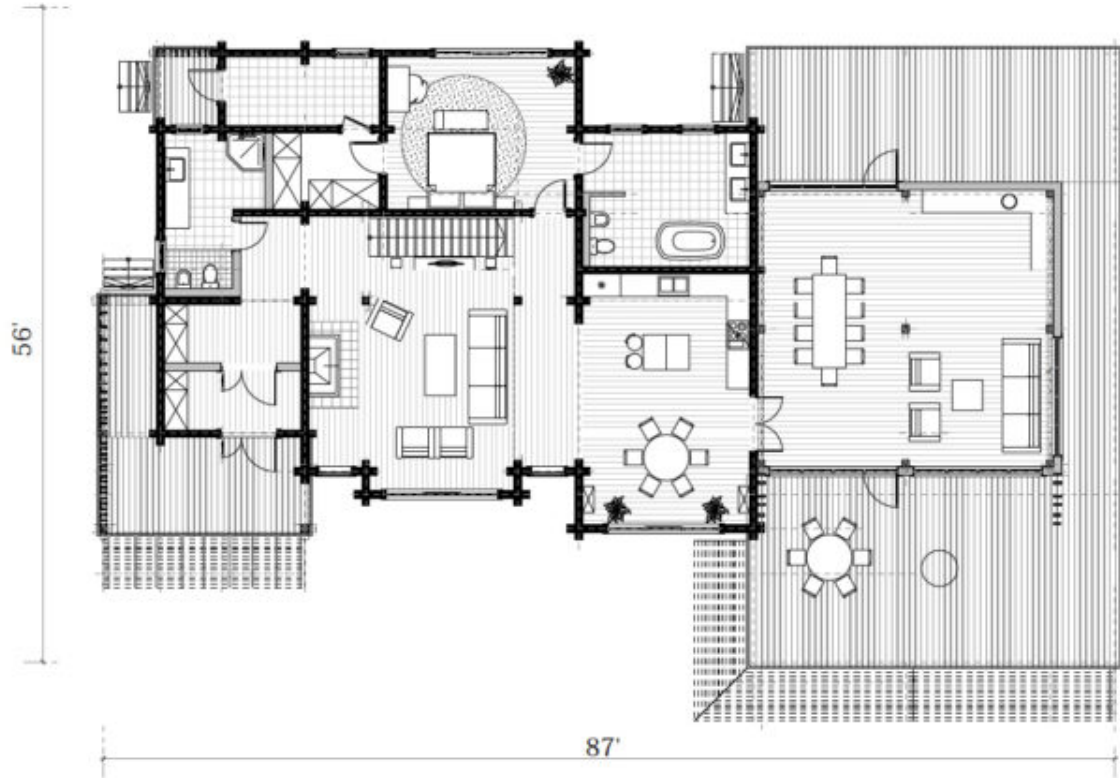

Design:	CONTEMPORARY
Floors:	2
Gross area:	4540 sq ft
Net area:	3260 sq ft
Bedrooms:	4
Bathrooms:	4
Carport:	Yes

First floor

Second floor