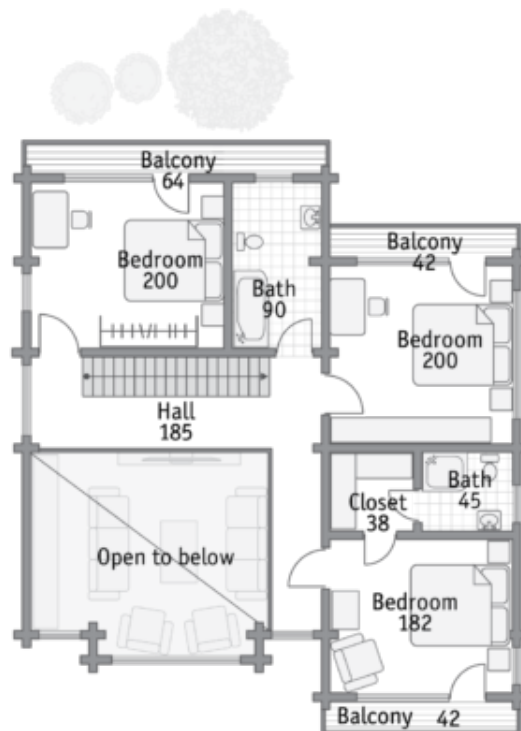

Design: **CONTEMPORARY**  
Floors: **2**  
Gross area: **5200 sq ft**  
Net area: **4450 sq ft**  
Bedrooms: **4**  
Bathrooms: **4**  
Carport: **Yes**

This seemingly compact house is a modern reminiscence on the theme of the 1930s Art Deco style. The whole "everyday" part of life is hidden from the eyes in the basement. It features a steam room and a spacious movie theater. On the ground floor besides a spacious hall, living room, dining room and kitchen, there is the main feature of this house which makes it unique - a gazebo that can be used as a winter garden, a sports hall or a playground.

## First floor

## Second floor

# Third floor