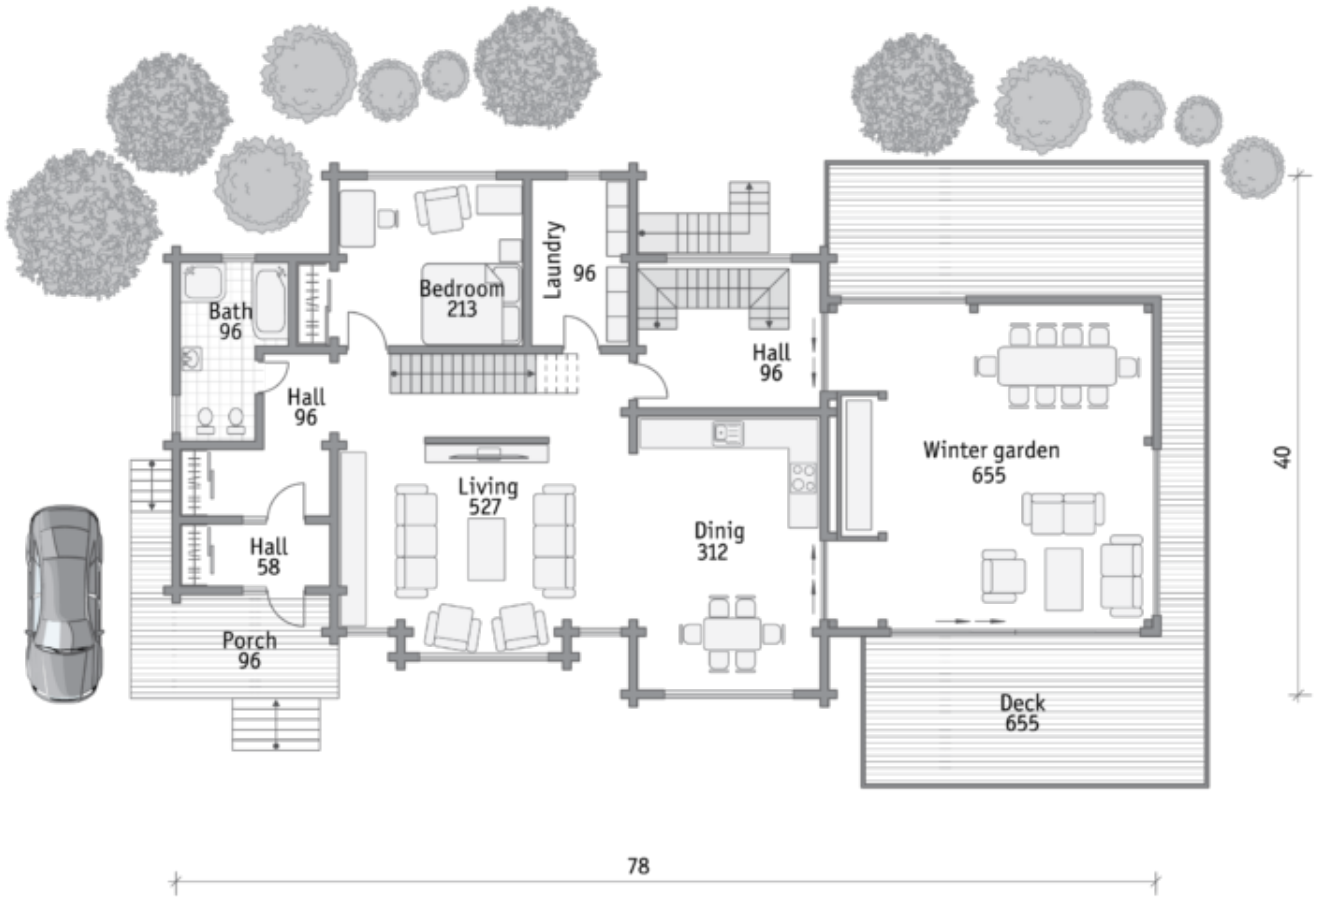

Design:	CONTEMPORARY
Floors:	2
Gross area:	5200 sq ft
Net area:	4450 sq ft
Bedrooms:	4
Bathrooms:	4
Carport:	Yes

This seemingly compact house is a modern reminiscence on the theme of the 1930s Art Deco style. The whole "everyday" part of life is hidden from the eyes in the basement. It features a steam room and a spacious movie theater. On the ground floor besides a spacious hall, living room, dining room and kitchen, there is the main feature of this house which makes it unique - a gazebo that can be used as a winter garden, a sports hall or a playground.

First floor

Second floor

Third floor