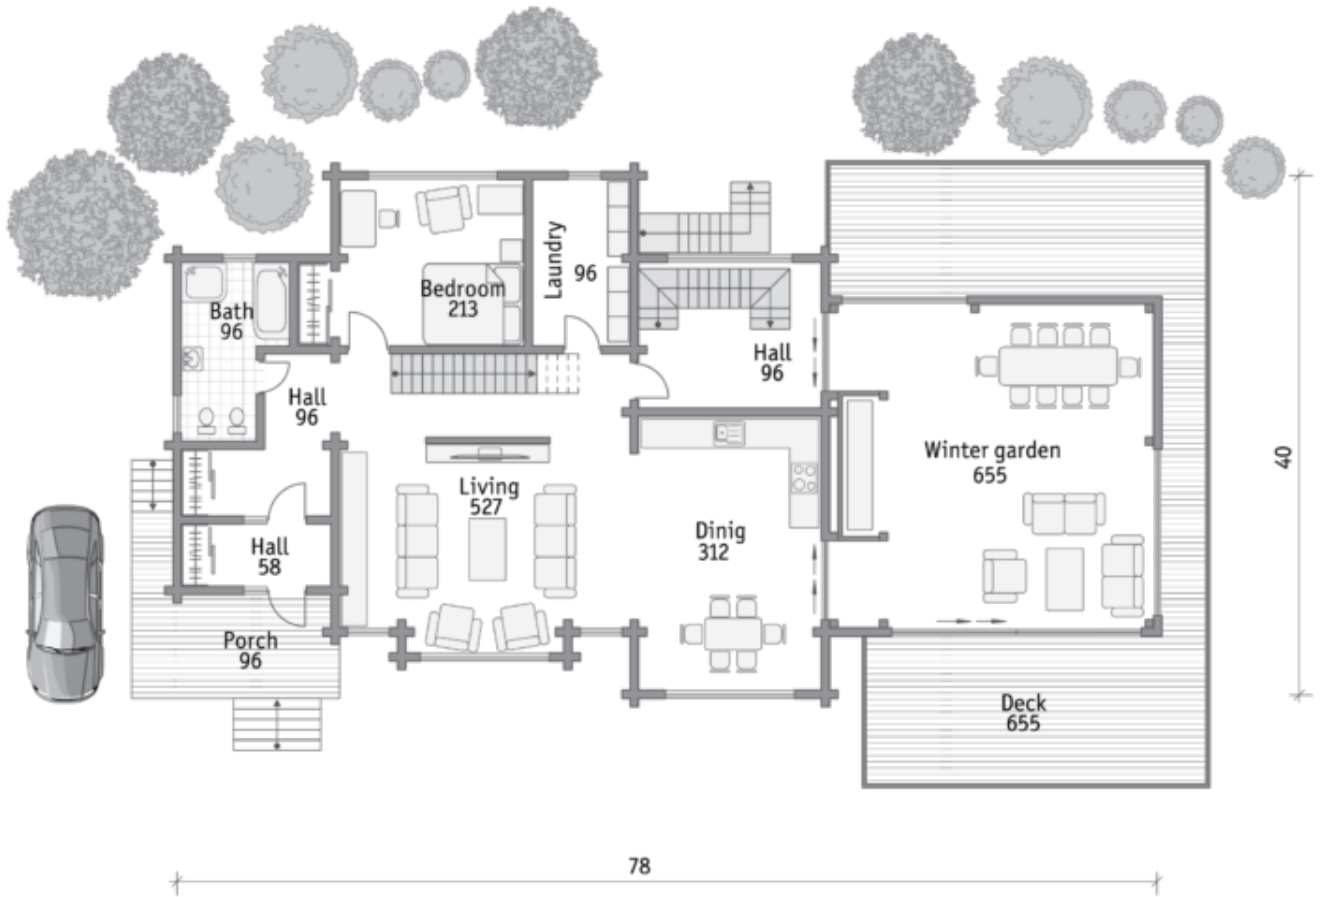

Design: **CONTEMPORARY**  
Floors: **2**  
Gross area: **5200 sq ft**  
Net area: **4450 sq ft**  
Bedrooms: **4**  
Bathrooms: **4**  
Carport: **Yes**

This seemingly compact house is a modern reminiscence on the theme of the 1930s Art Deco style. The whole "everyday" part of life is hidden from the eyes in the basement. It features a steam room and a spacious movie theater. On the ground floor besides a spacious hall, living room, dining room and kitchen, there is the main feature of this house which makes it unique - a gazebo that can be used as a winter garden, a sports hall or a playground.

## First floor

## Second floor

# Third floor