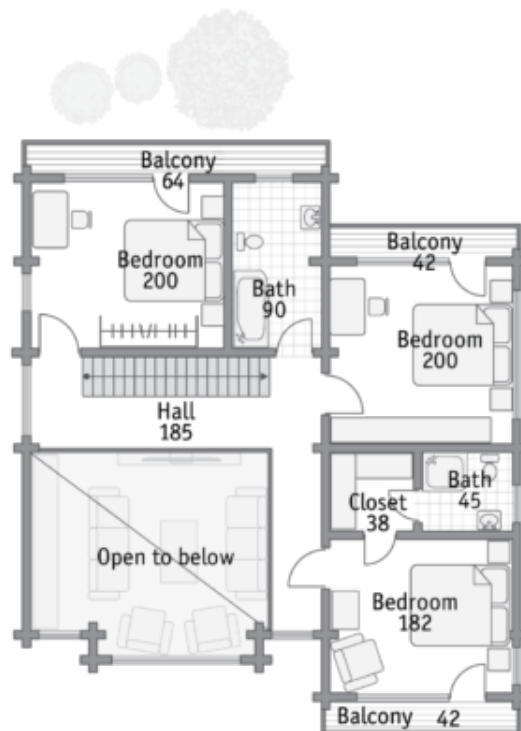

Design:	CONTEMPORARY
Floors:	2
Gross area:	5200 sq ft
Net area:	4450 sq ft
Bedrooms:	4
Bathrooms:	4
Carport:	Yes

This seemingly compact house is a modern reminiscence on the theme of the 1930s Art Deco style. The whole "everyday" part of life is hidden from the eyes in the basement. It features a steam room and a spacious movie theater. On the ground floor besides a spacious hall, living room, dining room and kitchen, there is the main feature of this house which makes it unique - a gazebo that can be used as a winter garden, a sports hall or a playground.

First floor

Second floor

Third floor