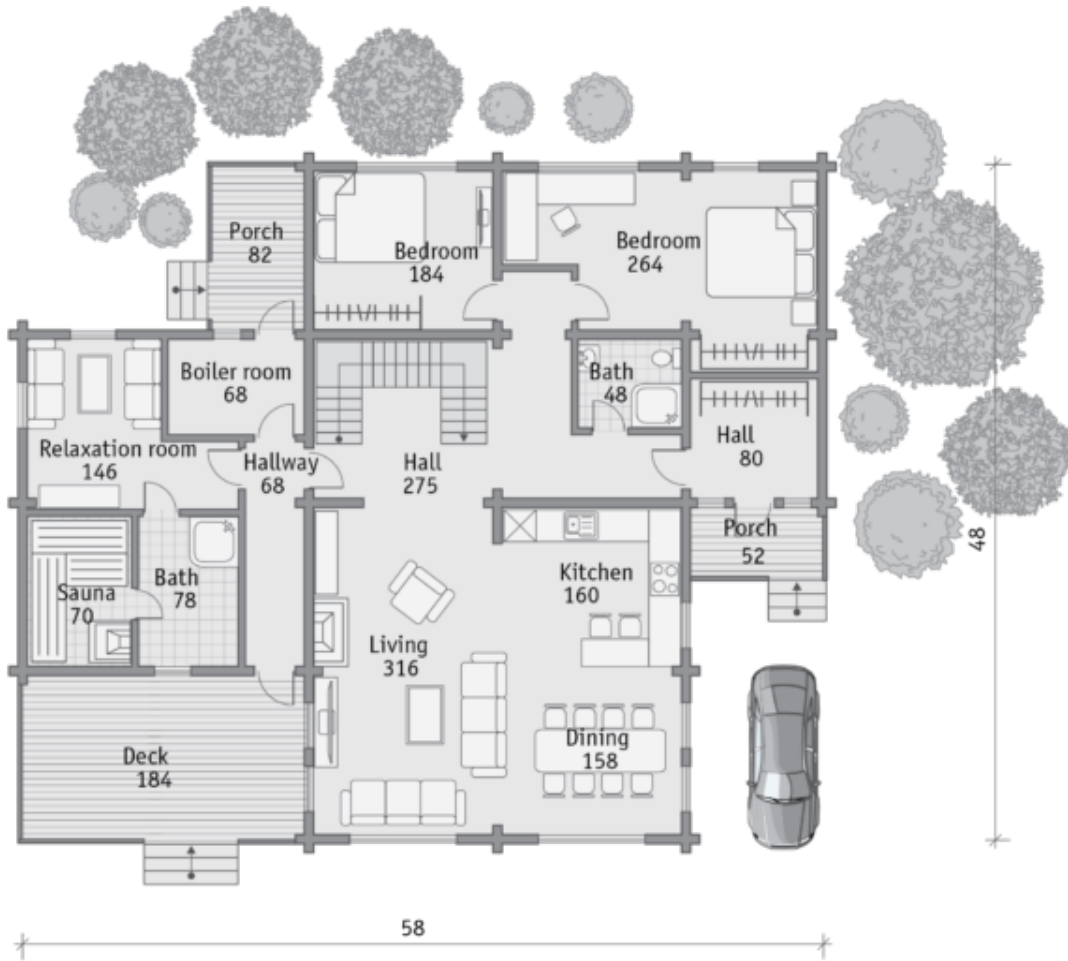

Floors:	2
Gross area:	3300 sq ft
Net area:	2980 sq ft
Bedrooms:	4
Bathrooms:	2
Carport:	Yes

The studio layout of the living area and the kitchen allows the owners of the house to show their individuality and imagination. The advantage of this house is in the separation of the sleeping and common area on the first floor. The sauna located here will certainly please the sauna lovers. The attic floor is devoted to sleep: there are two bedrooms and a large bathroom.

First floor

Second floor