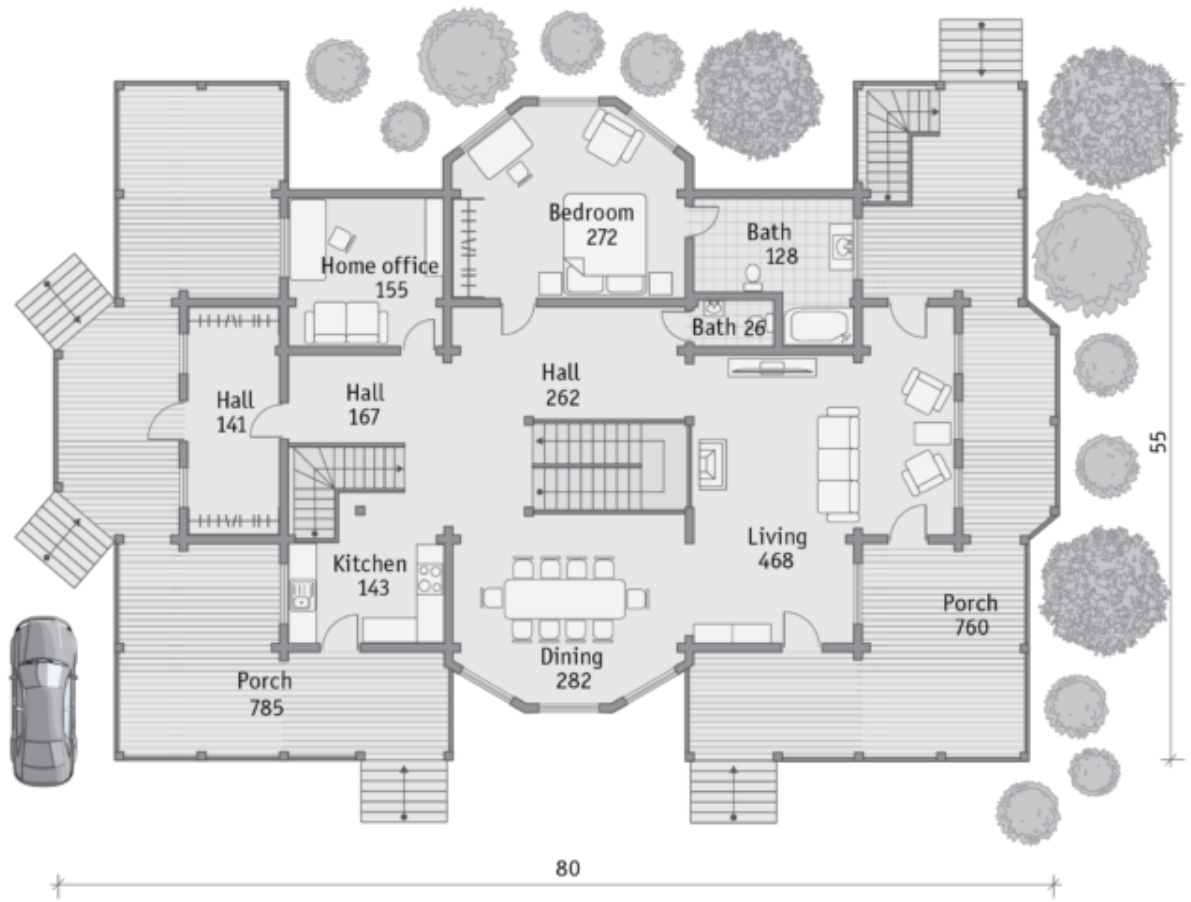

Floors: **2**
Gross area: **4990 sq ft**
Net area: **3340 sq ft**
Bedrooms: **4**
Bathrooms: **4**
Carport: **Yes**

The appearance of this house with a contrasting color scheme using red and white colors, brings together associations with rural pastoral homes in central England. A symmetrical solution with a plurality of projecting parts ensures optimum illumination of all rooms.

First floor

Second floor