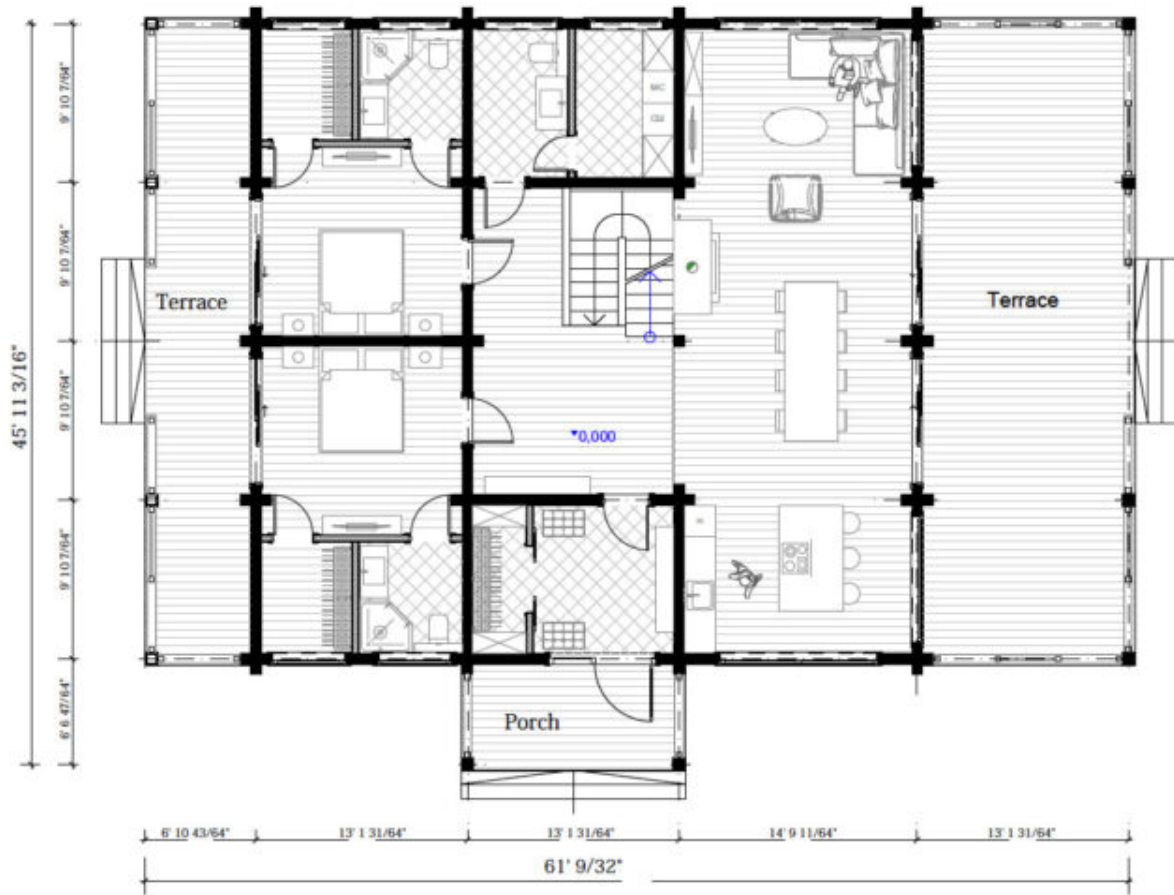

First floor

Second floor