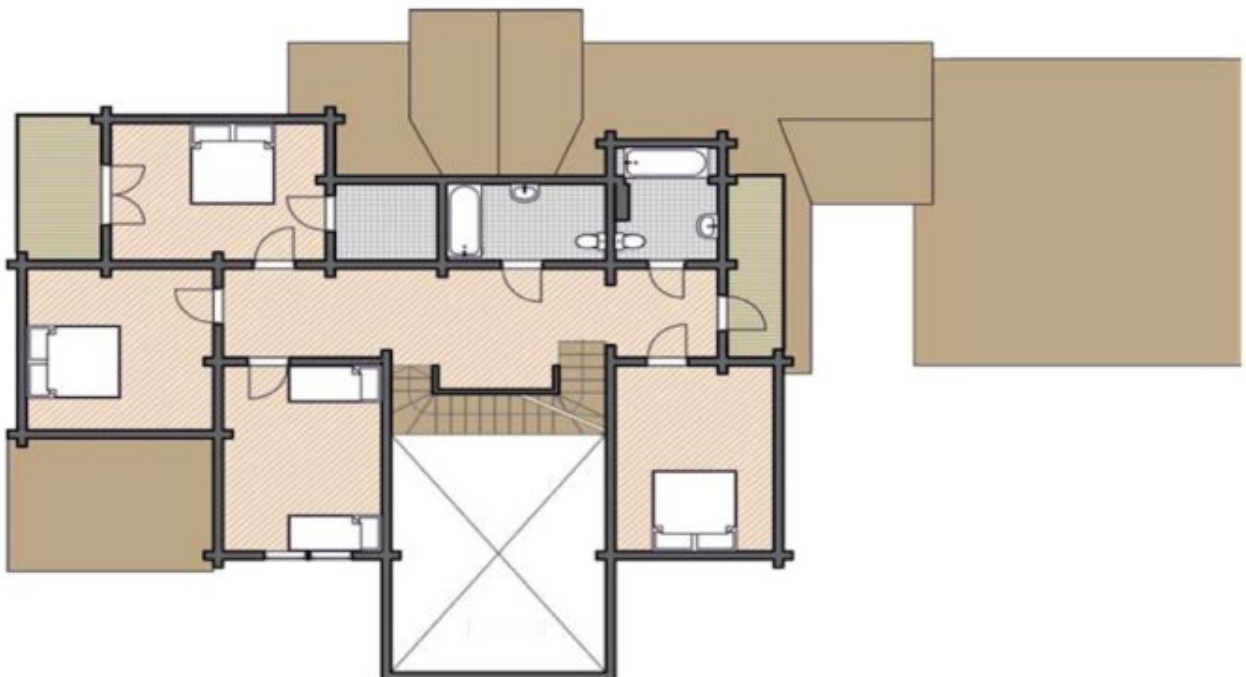

Design:	<b>SCANDINAVIAN HOME</b>
Floors:	<b>2</b>
Gross area:	<b>5050 sq ft</b>
Net area:	<b>3790 sq ft</b>
Bedrooms:	<b>6</b>
Bathrooms:	<b>5</b>
Sauna:	<b>Yes</b>
Carport:	<b>Yes</b>

## First floor

## Second floor

### Third floor