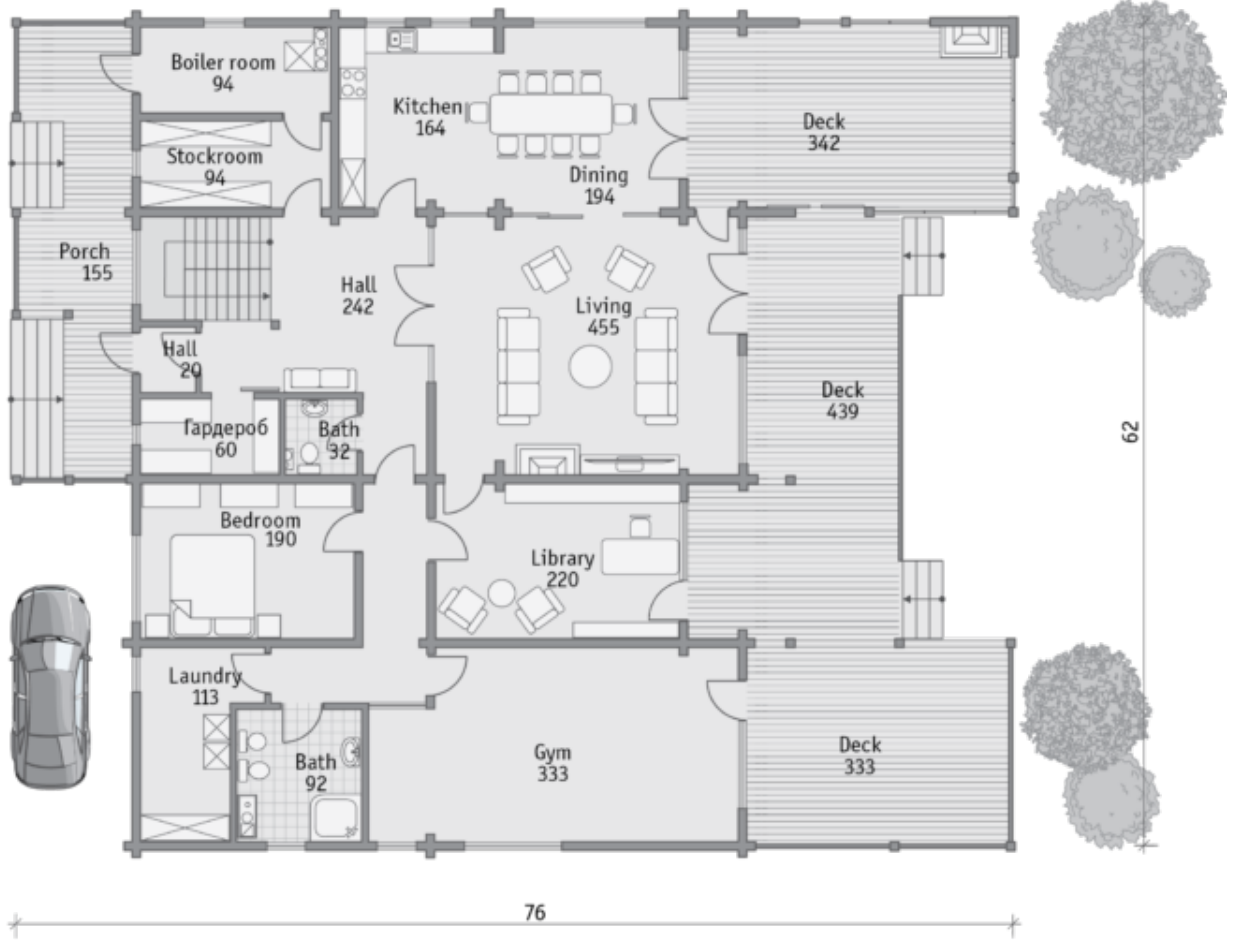

Floors:	2
Gross area:	6090 sq ft
Net area:	4570 sq ft
Bedrooms:	5
Bathrooms:	4
Carport:	Yes

Covered terraces, like the spacious balconies of this manor house, allow you to enjoy the beauty of the surrounding nature in any weather.

For family or friendly gatherings there is a spacious living room with access to the terrace and dining room. There is also a gym that will help relieve tension after a day's work.

First floor

Second floor