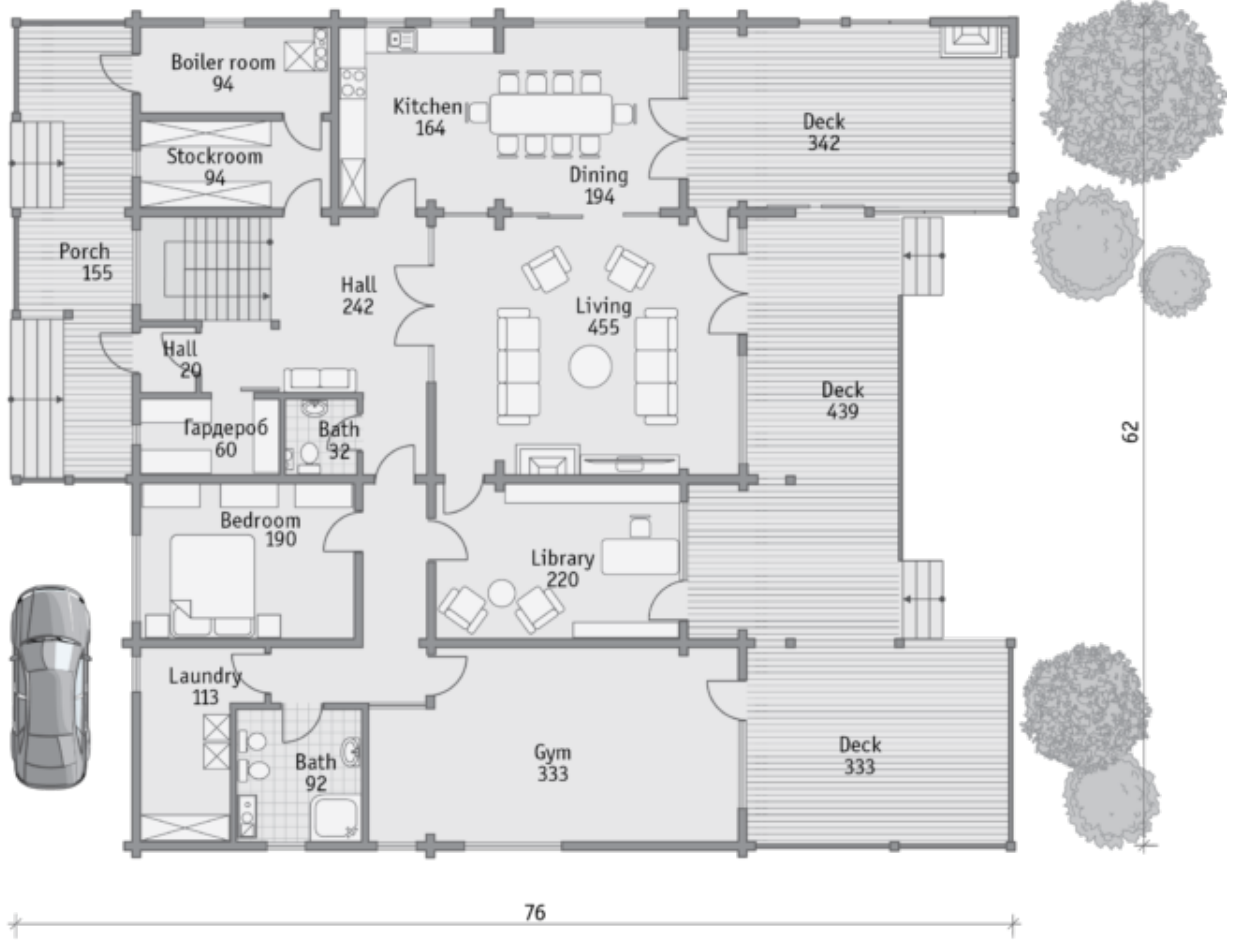

Floors:	<b>2</b>
Gross area:	<b>6090 sq ft</b>
Net area:	<b>4570 sq ft</b>
Bedrooms:	<b>5</b>
Bathrooms:	<b>4</b>
Carport:	<b>Yes</b>

Covered terraces, like the spacious balconies of this manor house, allow you to enjoy the beauty of the surrounding nature in any weather.

## First floor

## Second floor