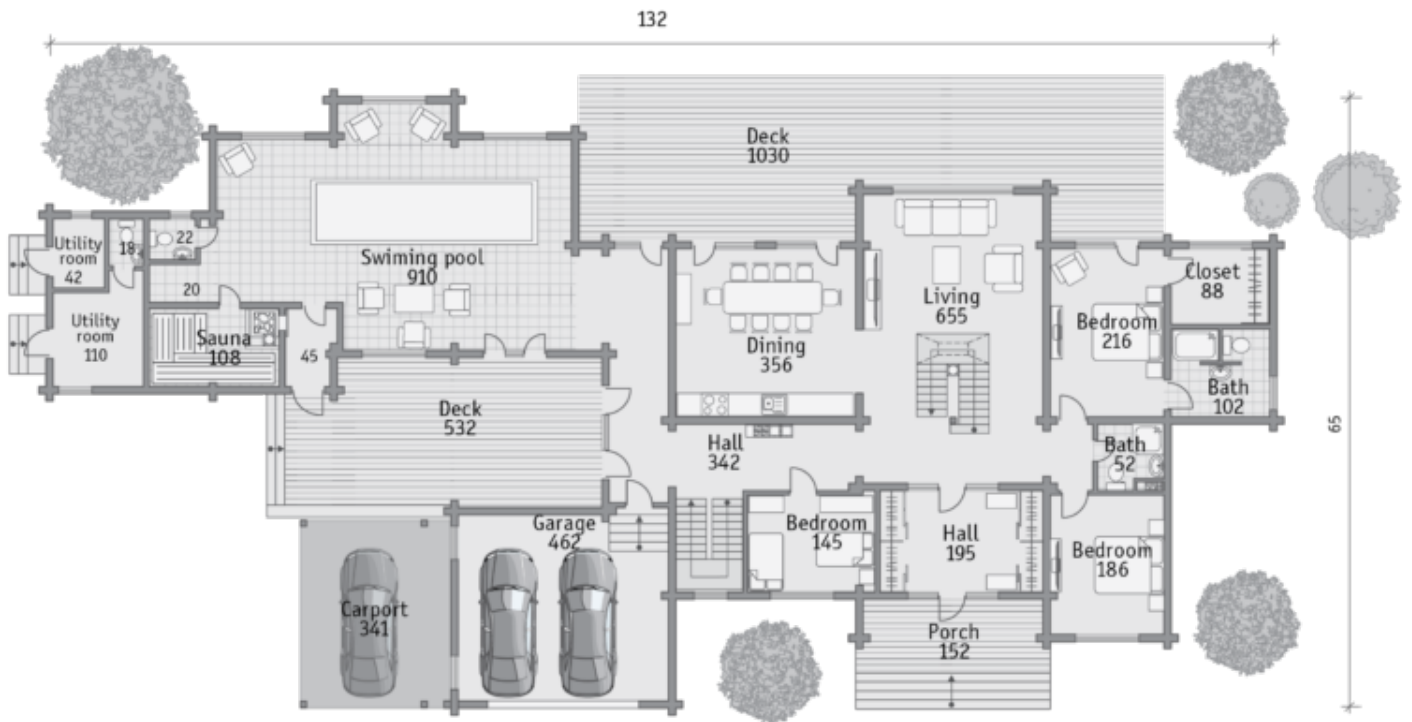

Design:	CONTEMPORARY
Floors:	2
Gross area:	7630 sq ft
Net area:	5480 sq ft
Bedrooms:	5
Bathrooms:	4
Windows area:	1324 sq ft
Roof area:	8159 sq ft
Ridge height:	26 ft
Carport:	Yes

This spacious country house is designed for a large family. It has a swimming pool, a garage for 2

cars and a carport. A small annex can be used as a guest house or for household staff.

First floor

Second floor

Third floor