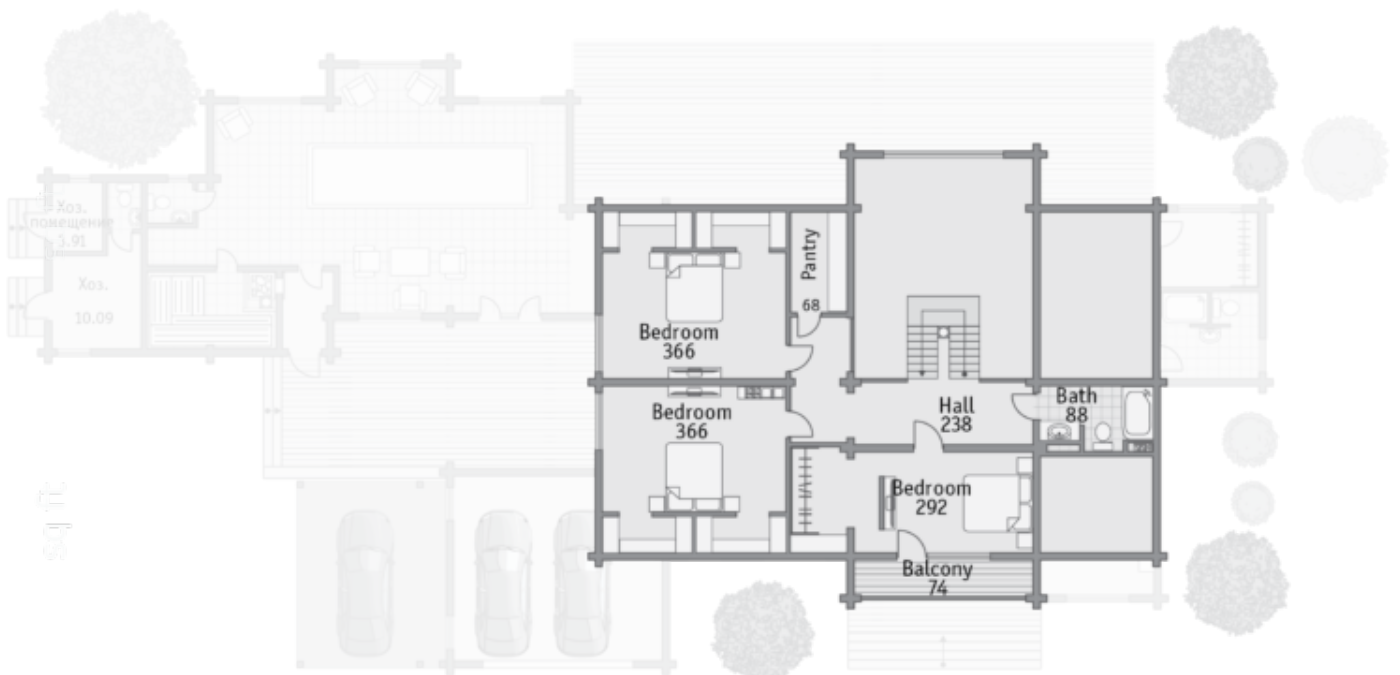

Design:	CONTEMPORARY
Floors:	2
Gross area:	7630 sq ft
Net area:	5480 sq ft
Bedrooms:	5
Bathrooms:	4
Windows area:	1324 sq ft
Roof area:	8159 sq ft
Ridge height:	26 ft
Carport:	Yes

This spacious country house is designed for a large family. It has a swimming pool, a garage for 2

cars and a carport. A small annex can be used as a guest house or for household staff.

First floor

Second floor

Third floor