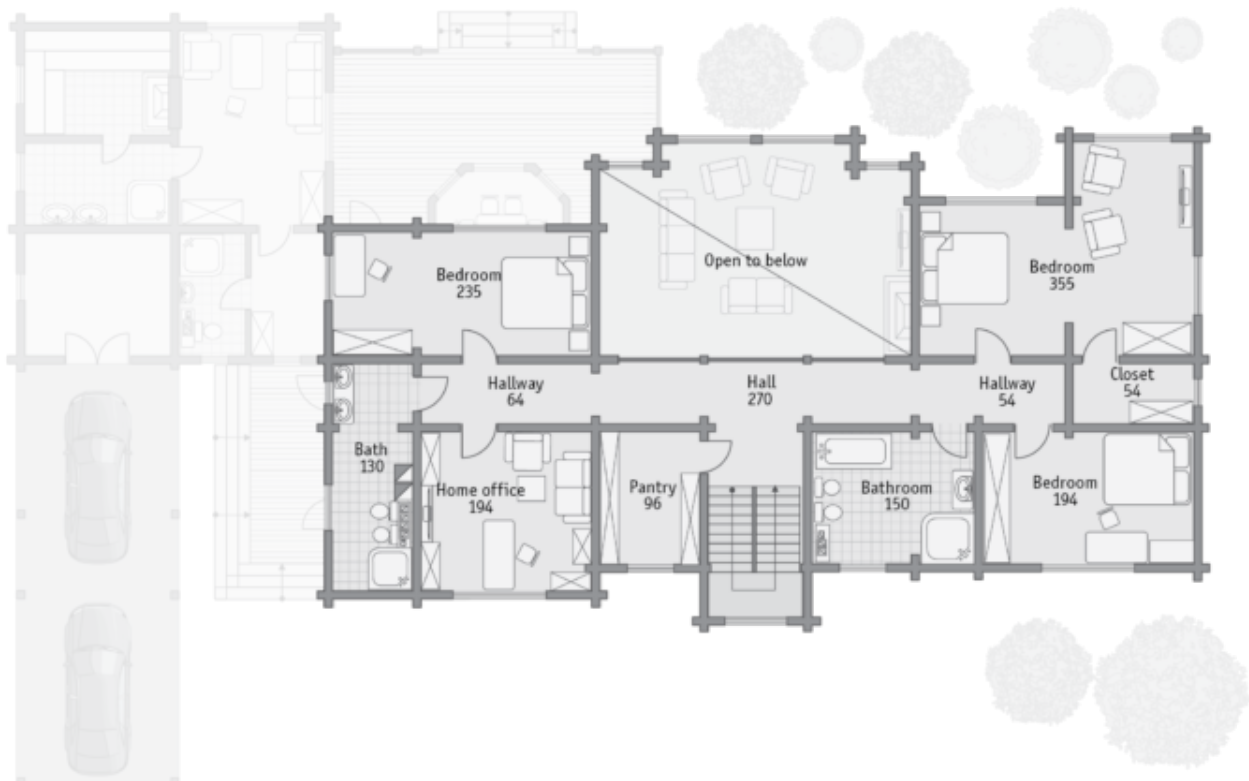

Design:	TRADITIONAL
Floors:	3+
Gross area:	6860 sq ft
Net area:	5860 sq ft
Bedrooms:	5
Bathrooms:	4
Carport:	Yes

This luxurious manor house with an attached bathhouse will satisfy even the most demanding customer. The elegant appearance with French accent is combined with a reasonable layout with a division into a common and a private zone. Five bedrooms have three bathrooms, as well as the guest bathroom.

First floor

Second floor

Third floor