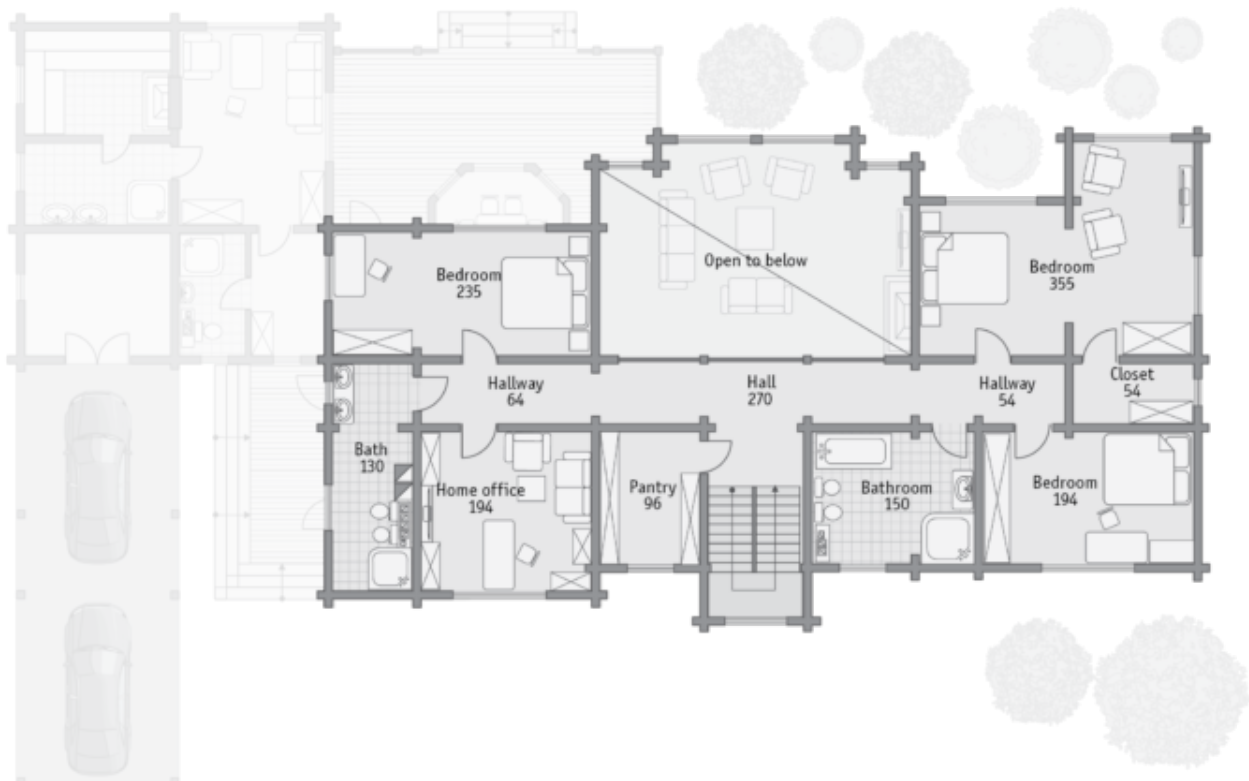

| | |
|-------------|--------------------|
| Design: | TRADITIONAL |
| Floors: | 3+ |
| Gross area: | 6860 sq ft |
| Net area: | 5860 sq ft |
| Bedrooms: | 5 |
| Bathrooms: | 4 |
| Carport: | Yes |

This luxurious manor house with an attached bathhouse will satisfy even the most demanding customer. The elegant appearance with French accent is combined with a reasonable layout with a division into a common and a private zone. Five bedrooms have three bathrooms, as well as the guest bathroom.

First floor

Second floor

Third floor