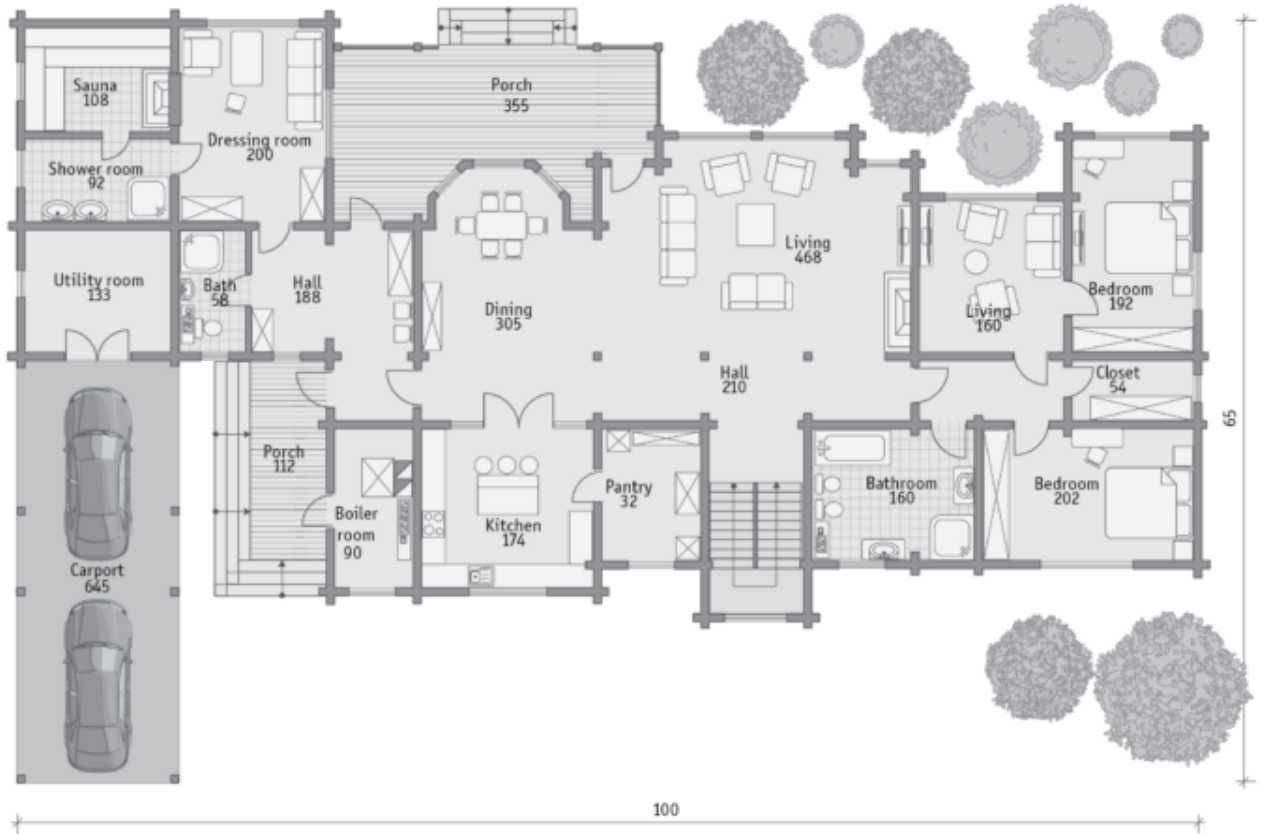

| | |
|-------------|--------------------|
| Design: | TRADITIONAL |
| Floors: | 3+ |
| Gross area: | 6860 sq ft |
| Net area: | 5860 sq ft |
| Bedrooms: | 5 |
| Bathrooms: | 4 |
| Carport: | Yes |

This luxurious manor house with an attached bathhouse will satisfy even the most demanding customer. The elegant appearance with French accent is combined with a reasonable layout with a division into a common and a private zone. Five bedrooms have three bathrooms, as well as the guest bathroom.

First floor

Second floor

Third floor