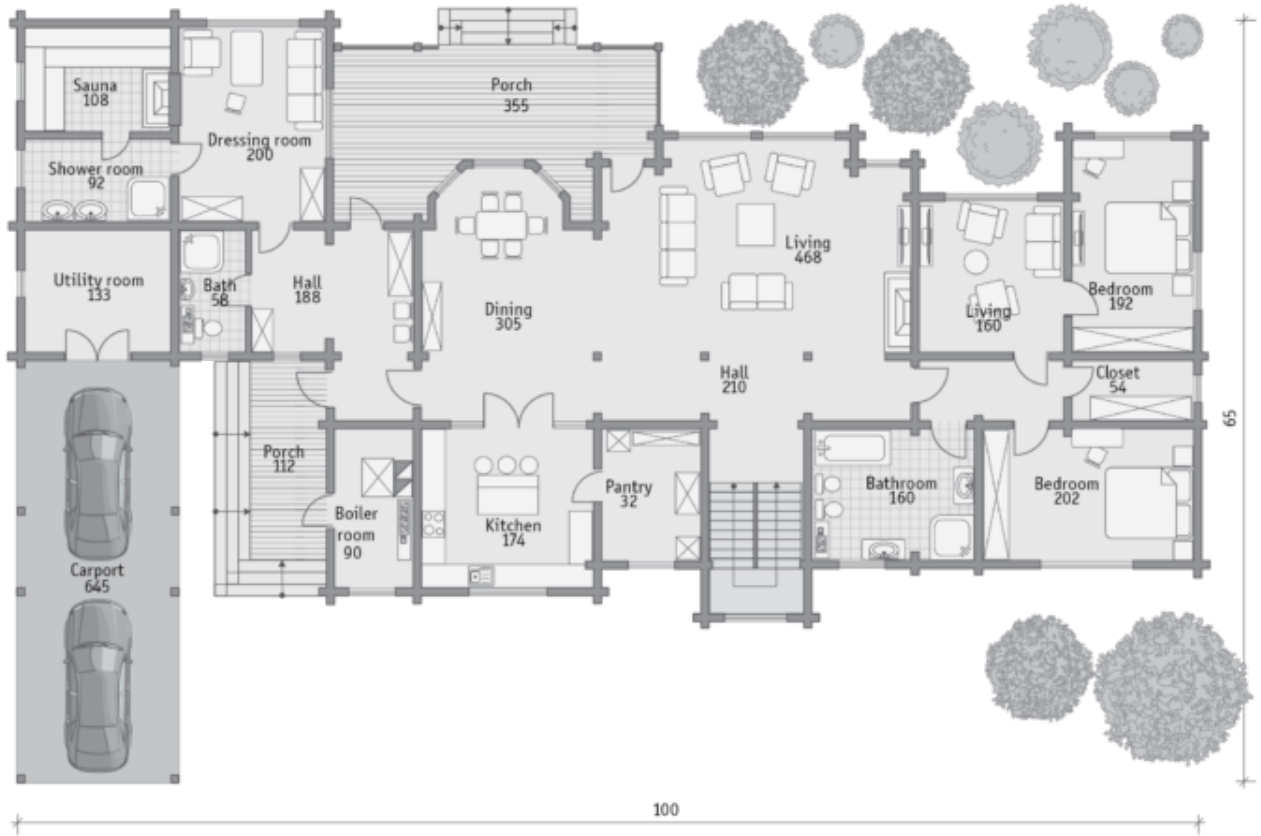

Design:	TRADITIONAL
Floors:	3+
Gross area:	6860 sq ft
Net area:	5860 sq ft
Bedrooms:	5
Bathrooms:	4
Carport:	Yes

This luxurious manor house with an attached bathhouse will satisfy even the most demanding customer. The elegant appearance with French accent is combined with a reasonable layout with a division into a common and a private zone. Five bedrooms have three bathrooms, as well as the guest bathroom.

First floor

Second floor

Third floor