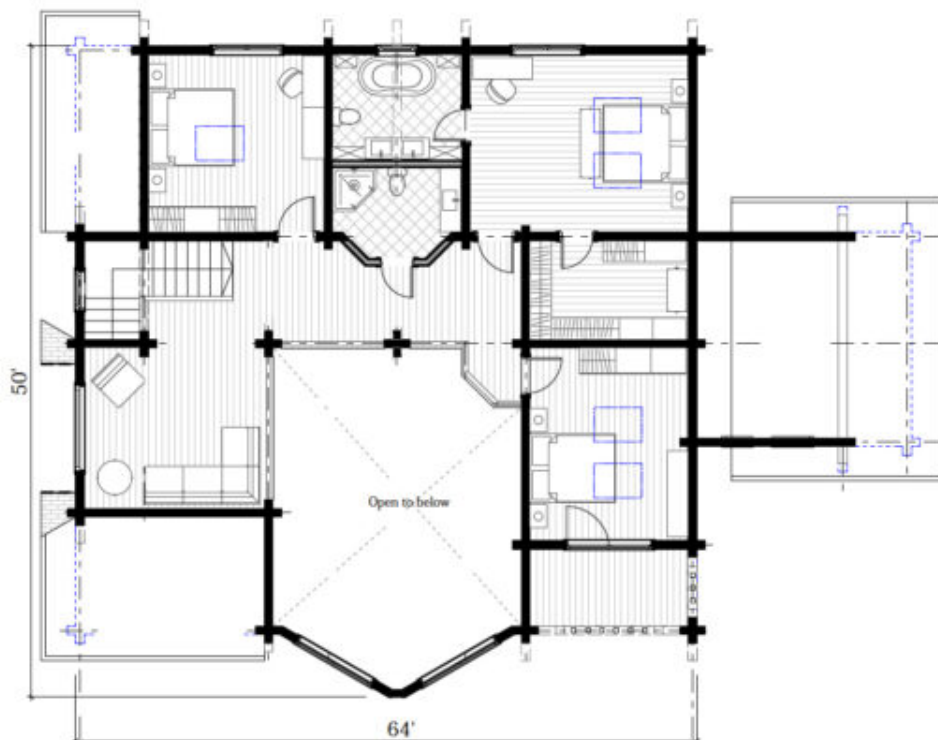

Floors: **3+**  
Gross area: **6330 sq ft**  
Net area: **5160 sq ft**  
Bedrooms: **6**  
Bathrooms: **6**  
Roof area: **3400 sq ft**  
Ridge height: **26 ft**  
Garage: **Yes**  
Carport: **Yes**

## First floor

## Second floor

# Third floor