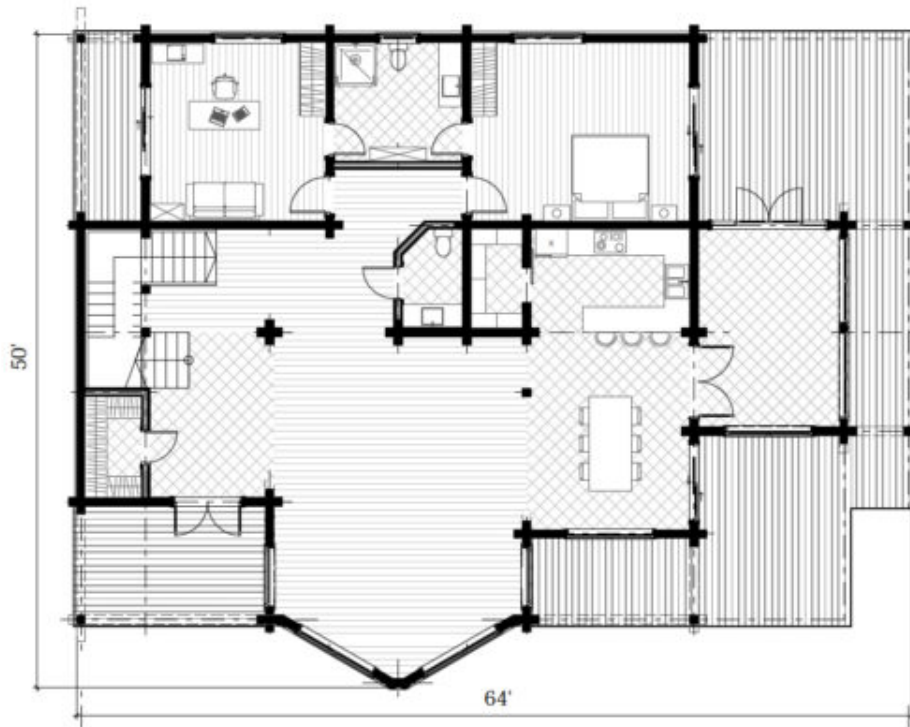

Floors:	<b>3+</b>
Gross area:	<b>6330 sq ft</b>
Net area:	<b>5160 sq ft</b>
Bedrooms:	<b>6</b>
Bathrooms:	<b>6</b>
Roof area:	<b>3400 sq ft</b>
Ridge height:	<b>26 ft</b>
Garage:	<b>Yes</b>
Carport:	<b>Yes</b>

## First floor

## Second floor

# Third floor