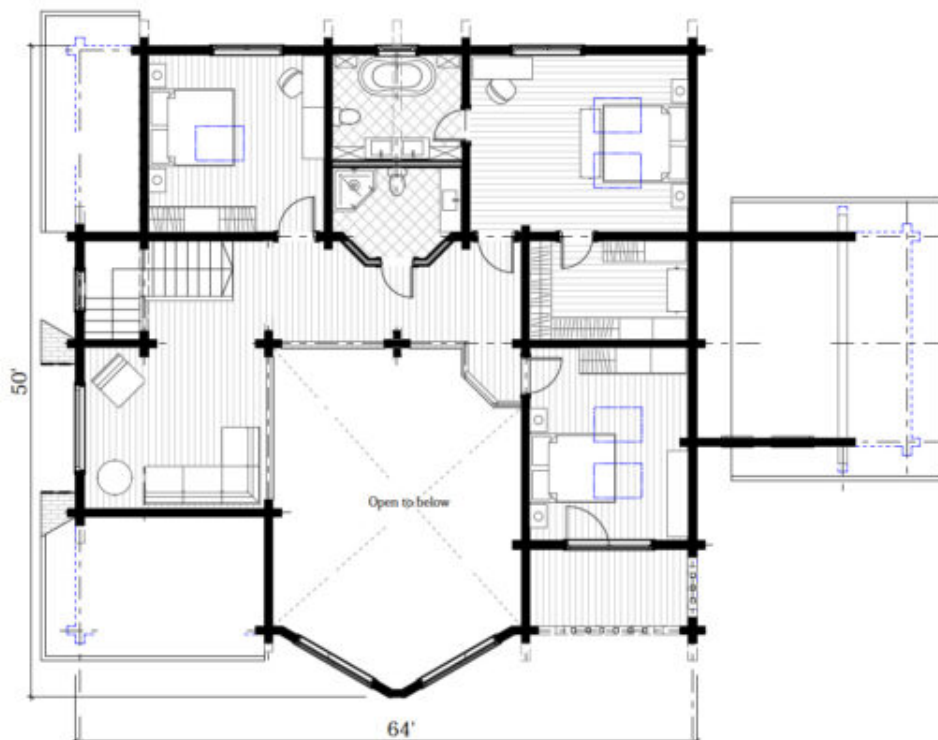

Floors:	<b>3+</b>
Gross area:	<b>6330 sq ft</b>
Net area:	<b>5160 sq ft</b>
Bedrooms:	<b>6</b>
Bathrooms:	<b>6</b>
Roof area:	<b>3400 sq ft</b>
Ridge height:	<b>26 ft</b>
Garage:	<b>Yes</b>
Carport:	<b>Yes</b>

## First floor

## Second floor

# Third floor