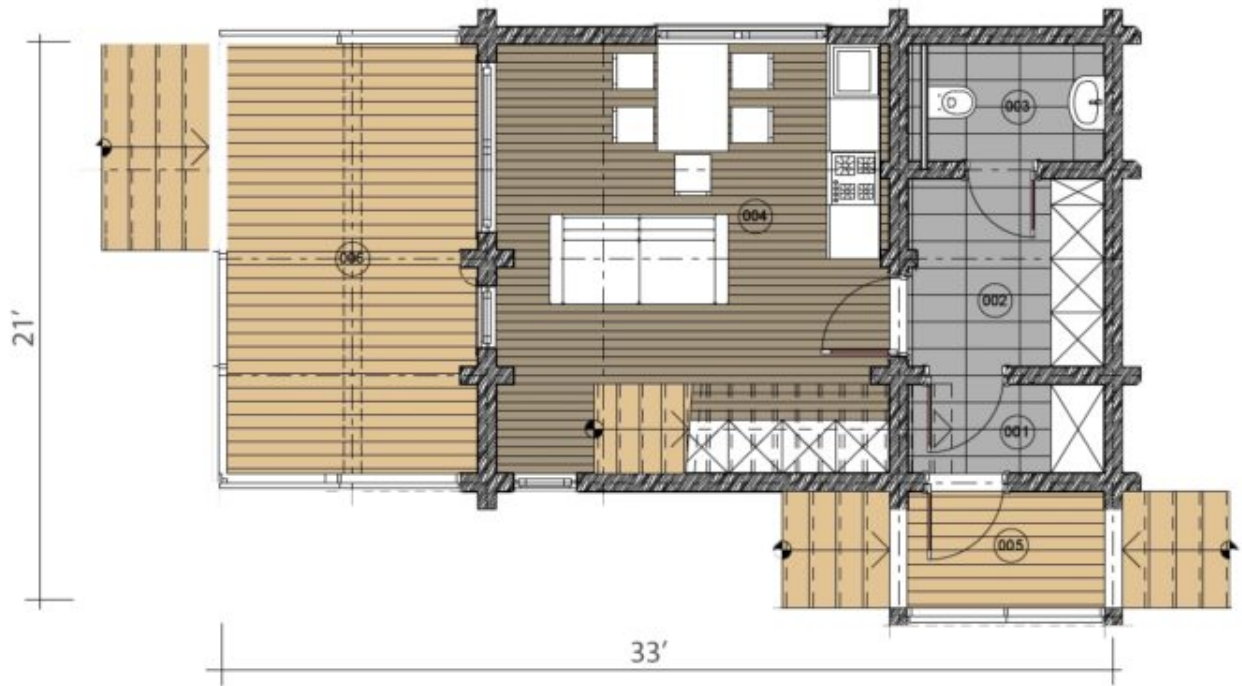

Design:	CHALET
Floors:	2
Gross area:	850 sq ft
Net area:	600 sq ft
Bedrooms:	1
Bathrooms:	1.5
Windows area:	258 sq ft
Roof area:	1076 sq ft
Ridge height:	23 ft
Carport:	Yes

First floor

Second floor