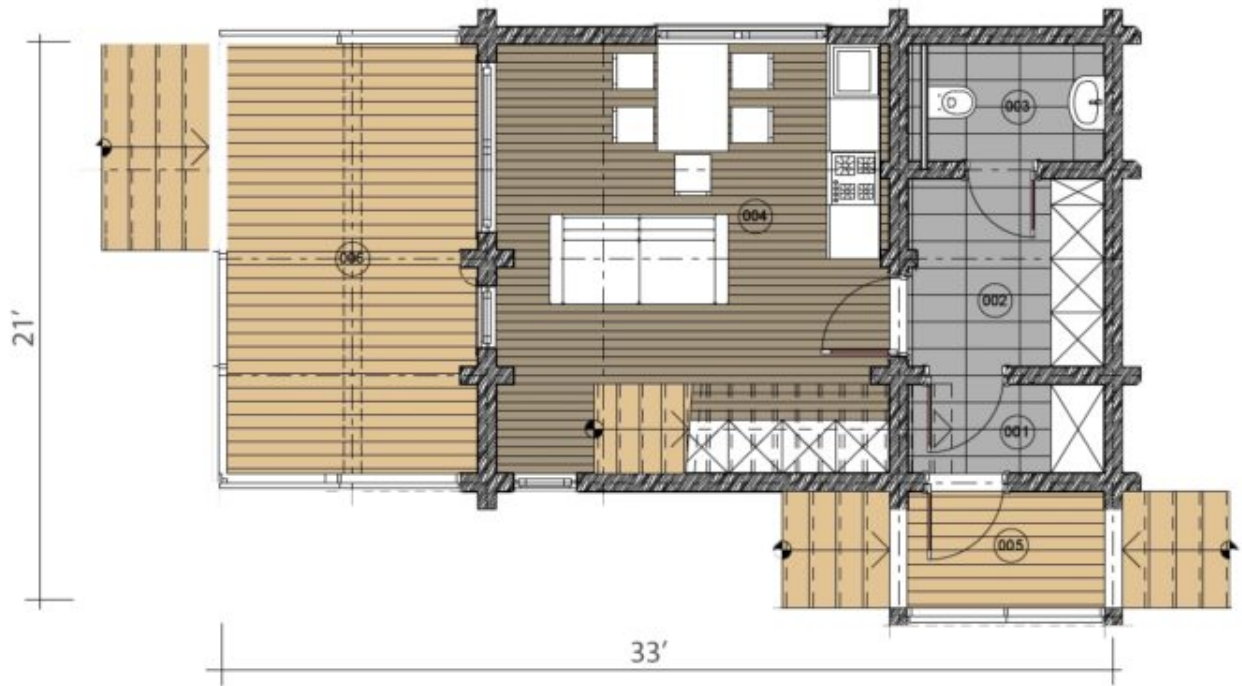

Design:	<b>CHALET</b>
Floors:	<b>2</b>
Gross area:	<b>850 sq ft</b>
Net area:	<b>600 sq ft</b>
Bedrooms:	<b>1</b>
Bathrooms:	<b>1.5</b>
Windows area:	<b>258 sq ft</b>
Roof area:	<b>1076 sq ft</b>
Ridge height:	<b>23 ft</b>
Carport:	<b>Yes</b>

### First floor

### Second floor