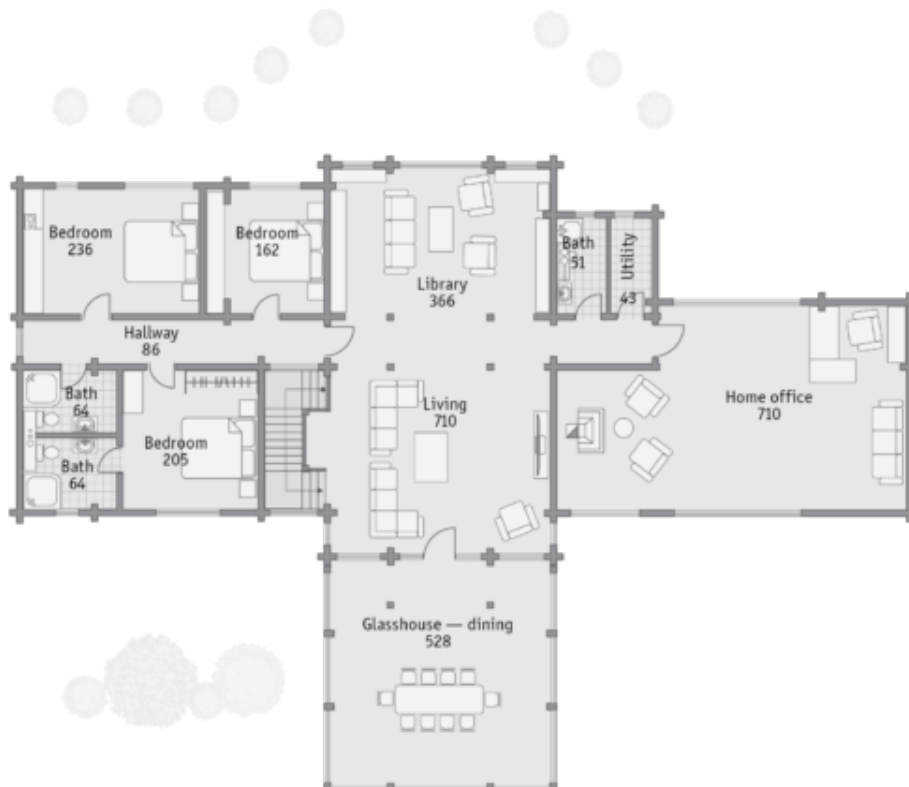

Design:	CONTEMPORARY
Floors:	2
Gross area:	15000 sq ft
Net area:	9240 sq ft
Bedrooms:	5
Bathrooms:	4
Windows area:	3423 sq ft
Roof area:	11769 sq ft
Ridge height:	35 ft
Carport:	Yes

Wavy lines in the composition of facades and mansard windows account for a French accent in

this house.Â Gym and swimming pool located in the wings will serve active rest even when the weather does not welcome you outside.

Gross area: 12 835 sq.ft.

First floor

Second floor

Third floor