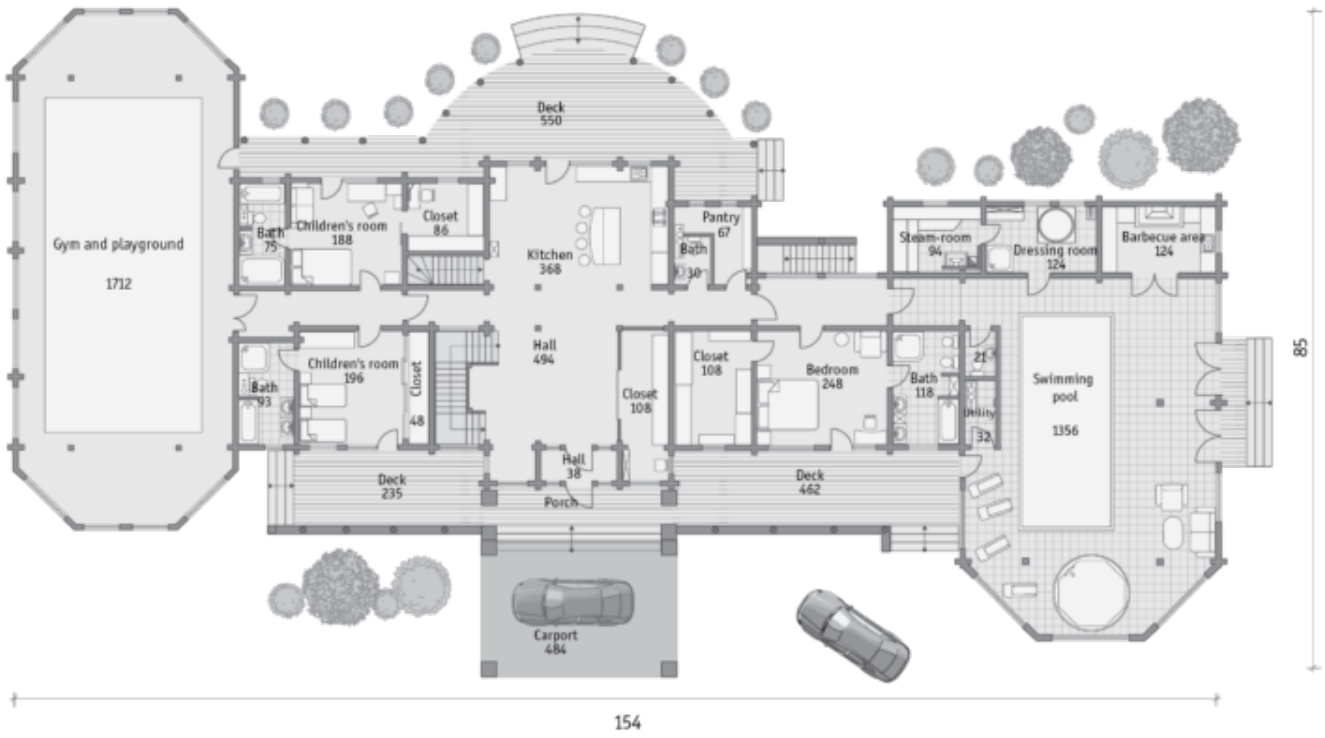

Design:	CONTEMPORARY
Floors:	2
Gross area:	15000 sq ft
Net area:	9240 sq ft
Bedrooms:	5
Bathrooms:	4
Windows area:	3423 sq ft
Roof area:	11769 sq ft
Ridge height:	35 ft
Carport:	Yes

Wavy lines in the composition of facades and mansard windows account for a French accent in

this house.Â Gym and swimming pool located in the wings will serve active rest even when the weather does not welcome you outside.

Gross area: 12 835 sq.ft.

First floor

Second floor

Third floor