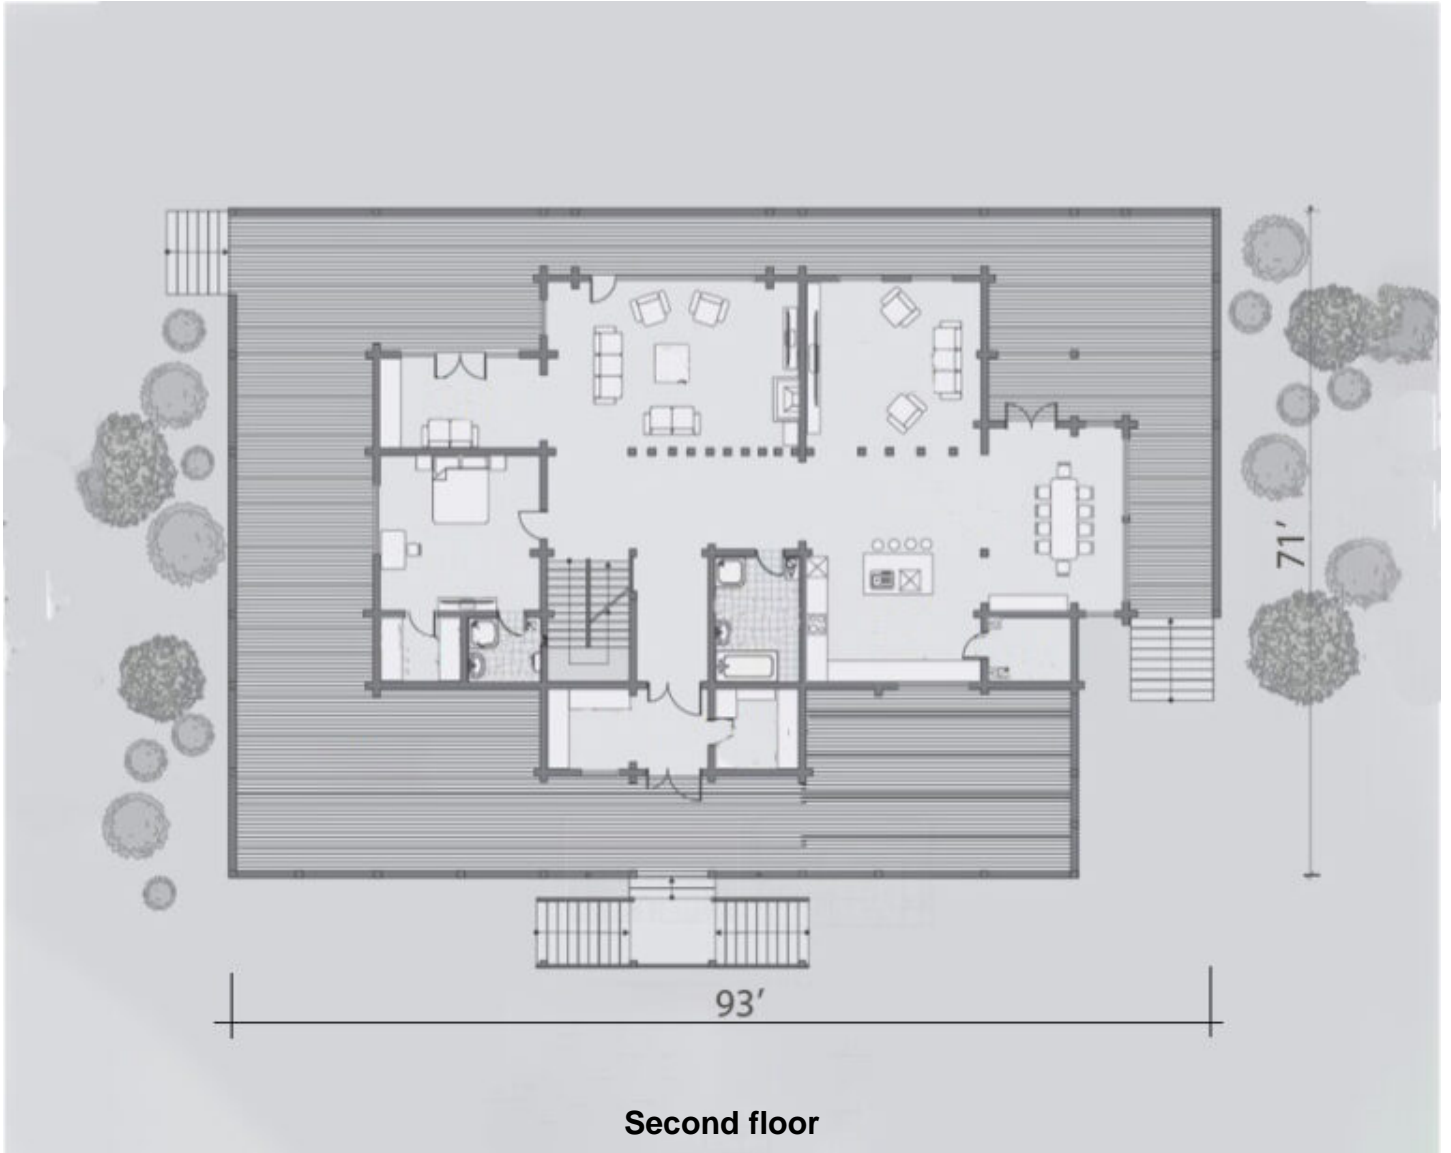

Design:	SCANDINAVIAN HOME
Floors:	2
Gross area:	8240 sq ft
Net area:	5100 sq ft
Bedrooms:	6
Bathrooms:	4
Ridge height:	27 ft
Carport:	Yes

First floor

Second floor