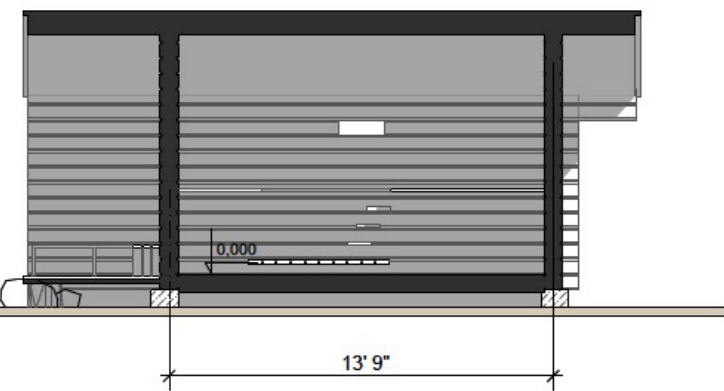

Design:	CHALET
Floors:	1
Gross area:	430 sq ft
Net area:	330 sq ft
Ridge height:	10.3 ft
Sauna:	Yes
Carport:	Yes

First floor

Section 1-1

Section 1-2