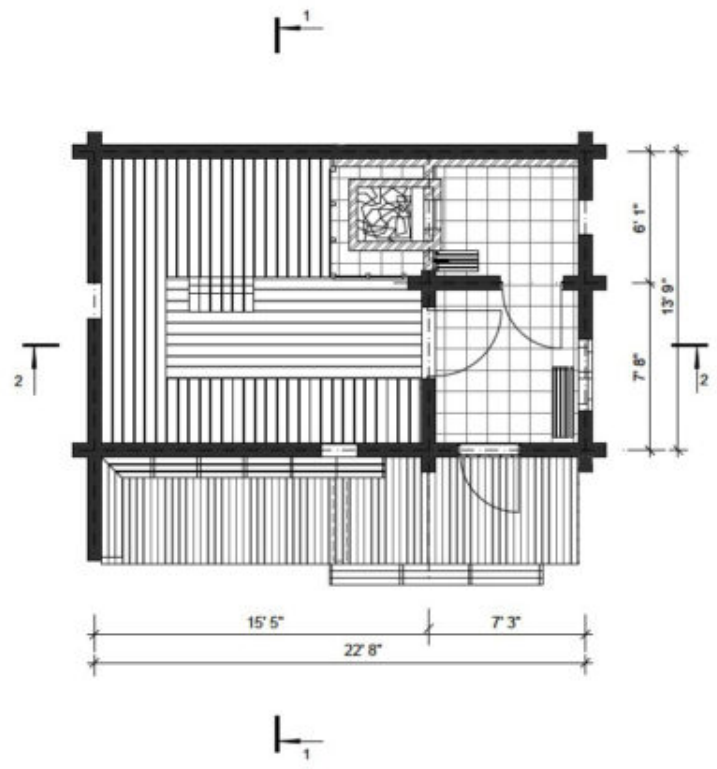

Design:	CHALET
Floors:	1
Gross area:	430 sq ft
Net area:	330 sq ft
Ridge height:	10.3 ft
Sauna:	Yes
Carport:	Yes

First floor

Section 1-1

Section 1-2