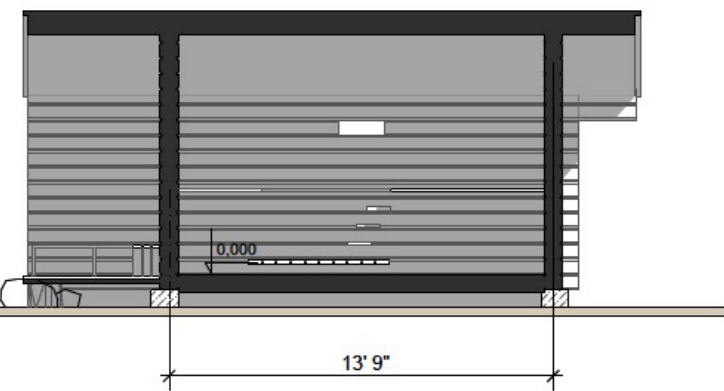

Design:	<b>CHALET</b>
Floors:	<b>1</b>
Gross area:	<b>430 sq ft</b>
Net area:	<b>330 sq ft</b>
Ridge height:	<b>10.3 ft</b>
Sauna:	<b>Yes</b>
Carport:	<b>Yes</b>

# First floor

Section 1-1

Section 1-2