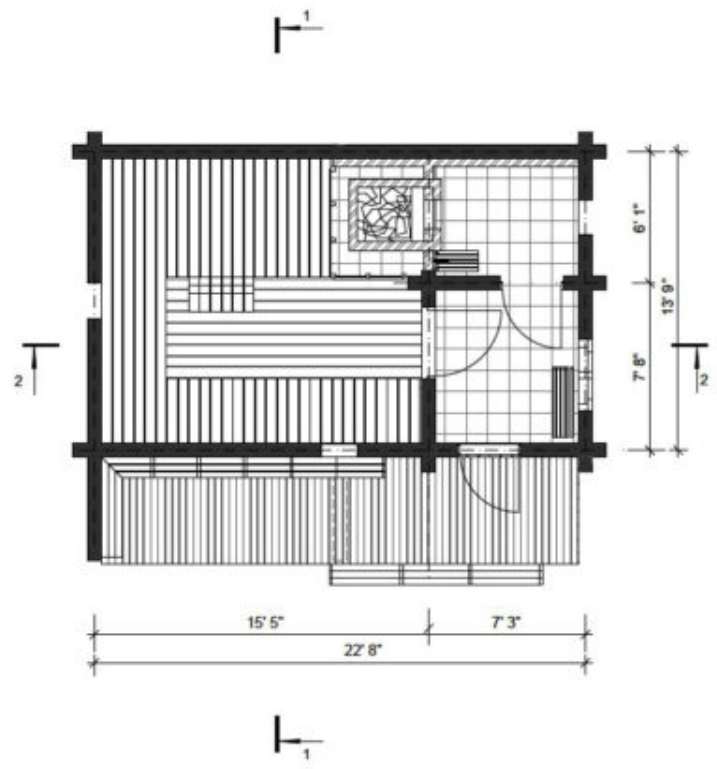

Design:	<b>CHALET</b>
Floors:	<b>1</b>
Gross area:	<b>430 sq ft</b>
Net area:	<b>330 sq ft</b>
Ridge height:	<b>10.3 ft</b>
Sauna:	<b>Yes</b>
Carport:	<b>Yes</b>

# First floor

Section 1-1

Section 1-2