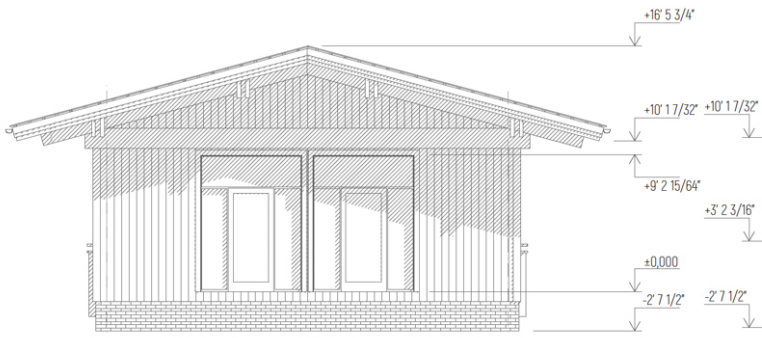

Design: **CHALET**
Floors: **1**
Gross area: **880 sq ft**
Net area: **770 sq ft**
Bedrooms: **1**
Bathrooms: **1**
Roof area: **1,743 sq ft**
Ridge height: **16' 5" ft**
Carport: **Yes**

First floor

Elevation 1-5

Elevation E-A

Elevation A-E

Elevation 5-1