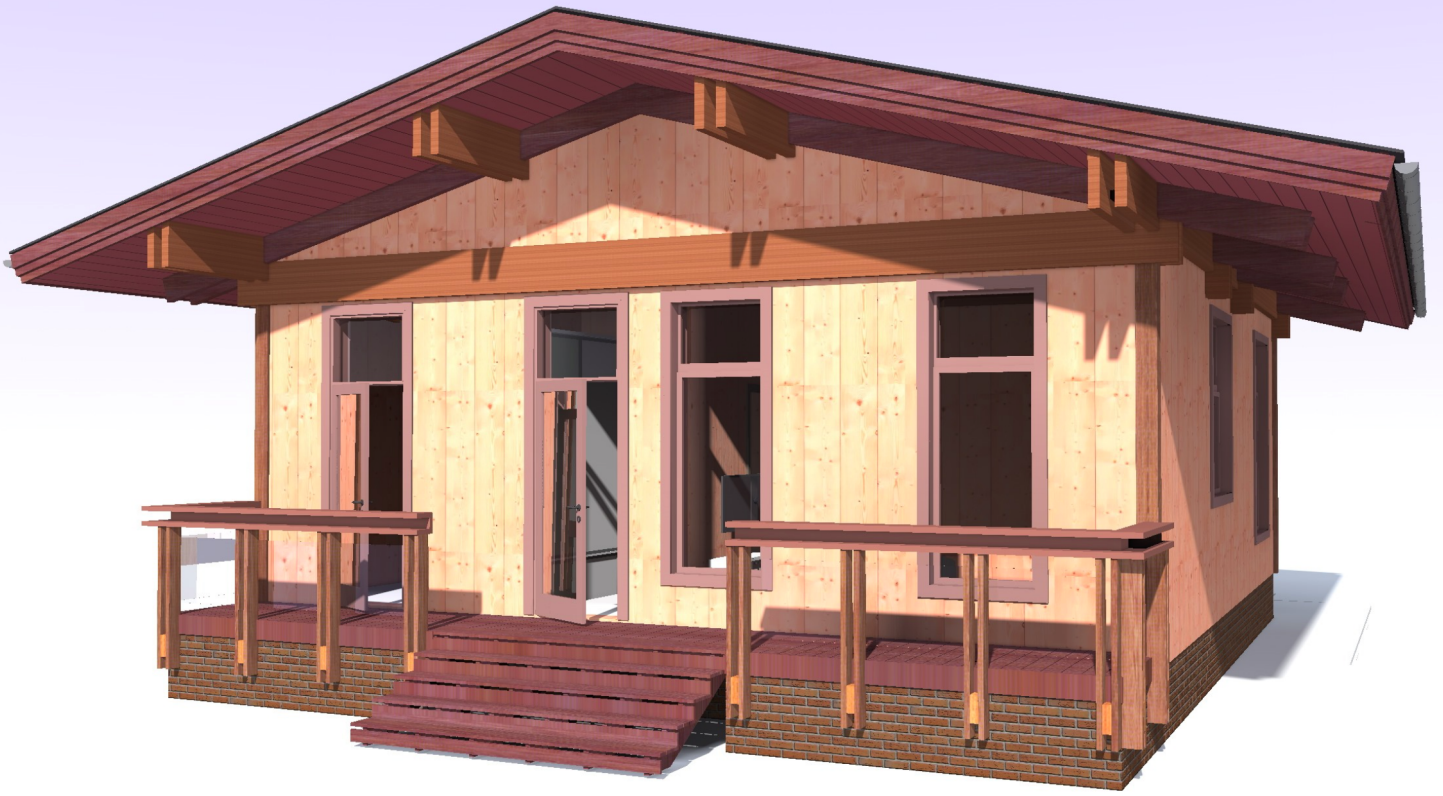

Design: **CHALET**
Floors: **1**
Gross area: **880 sq ft**
Net area: **770 sq ft**
Bedrooms: **1**
Bathrooms: **1**
Roof area: **1,743 sq ft**
Ridge height: **16' 5" ft**
Carport: **Yes**

First floor

Elevation 1-5

Elevation E-A

Elevation A-E

Elevation 5-1