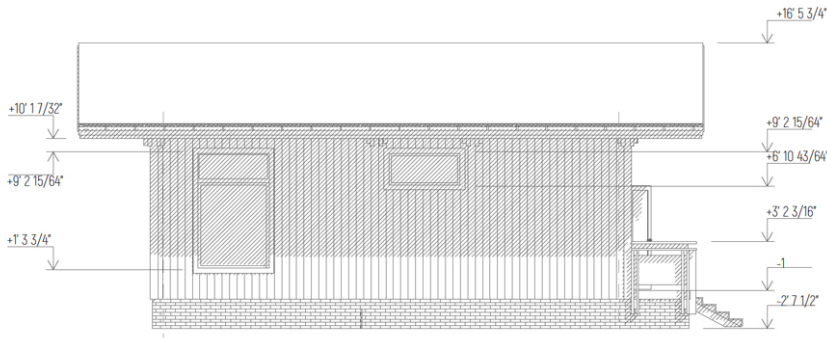

Design: **CHALET**
Floors: **1**
Gross area: **880 sq ft**
Net area: **770 sq ft**
Bedrooms: **1**
Bathrooms: **1**
Roof area: **1,743 sq ft**
Ridge height: **16' 5" ft**
Carport: **Yes**

First floor

Elevation 1-5

Elevation E-A

Elevation A-E

Elevation 5-1