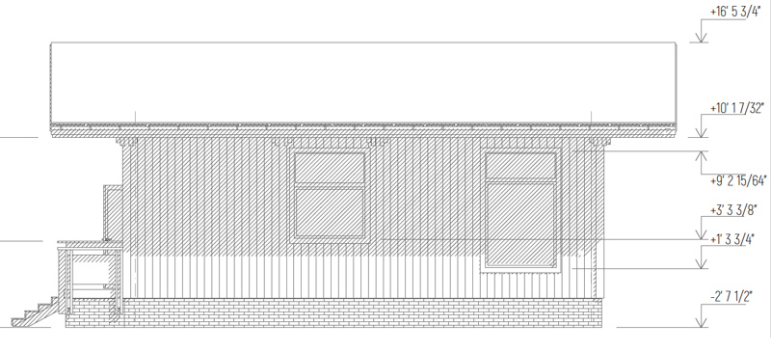

Design: **CHALET**
Floors: **1**
Gross area: **880 sq ft**
Net area: **770 sq ft**
Bedrooms: **1**
Bathrooms: **1**
Roof area: **1,743 sq ft**
Ridge height: **16' 5" ft**
Carport: **Yes**

First floor

Elevation 1-5

Elevation E-A

Elevation A-E

Elevation 5-1