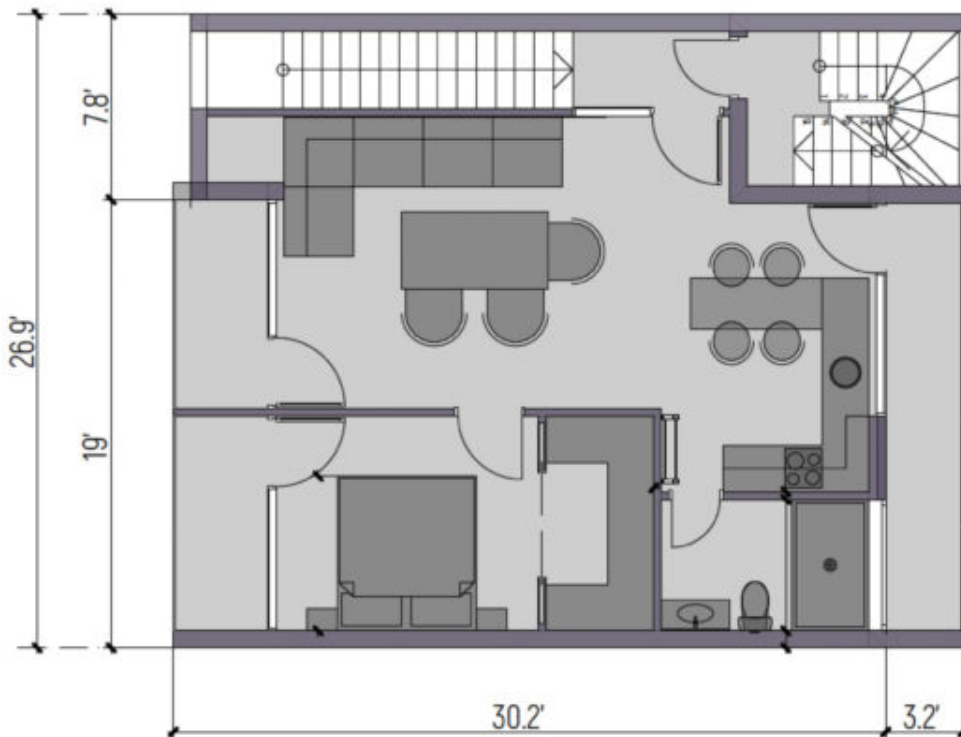

Design:	CONTEMPORARY
Floors:	3+
Gross area:	1350 sq ft
Net area:	990 sq ft
Bedrooms:	2
Bathrooms:	2
Garage:	Yes
Carport:	Yes

First floor

Second floor

Third floor