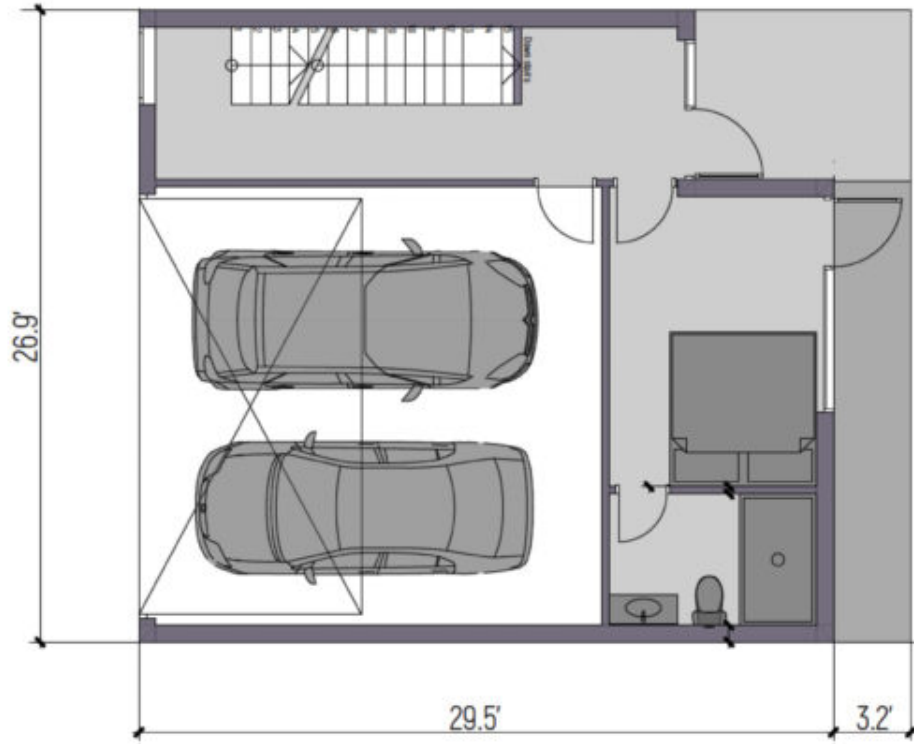

Design:	CONTEMPORARY
Floors:	3+
Gross area:	1350 sq ft
Net area:	990 sq ft
Bedrooms:	2
Bathrooms:	2
Garage:	Yes
Carport:	Yes

First floor

Second floor

Third floor