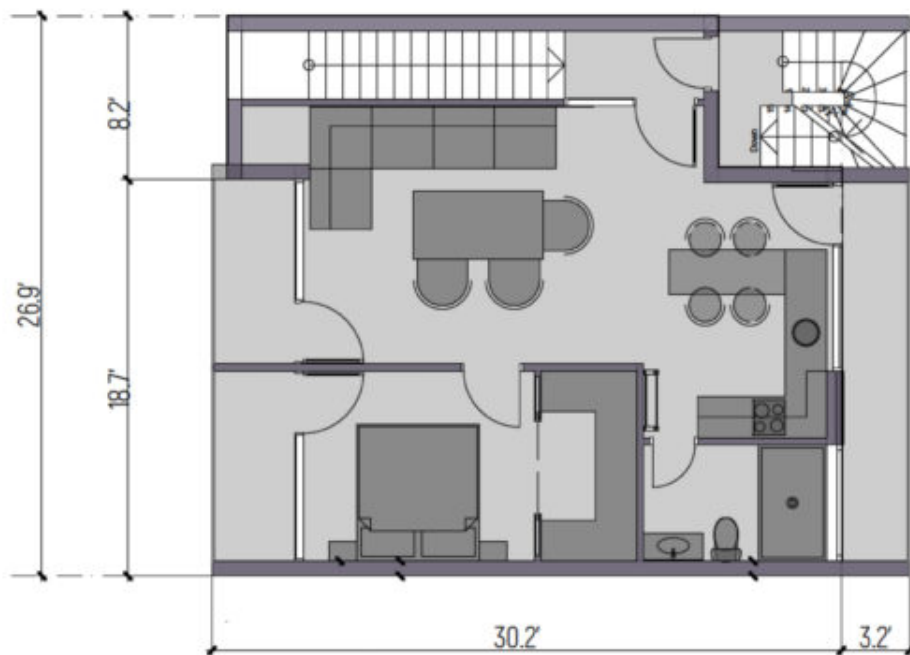

Design: **CONTEMPORARY**
Floors: **3+**
Gross area: **1350 sq ft**
Net area: **1350 sq ft**
Bedrooms: **2**
Bathrooms: **2**
Carport: **Yes**

First floor

Second floor

Third floor