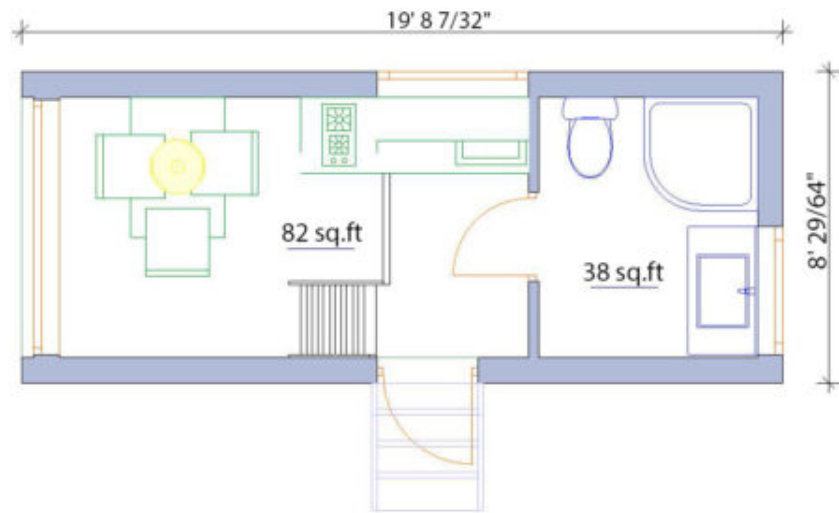

Design: **CONTEMPORARY**  
Floors: **1**  
Gross area: **190 sq ft**  
Net area: **190 sq ft**  
Bedrooms: **1**  
Bathrooms: **1**  
Carport: **Yes**

## First floor

## Second floor

### Loft plan