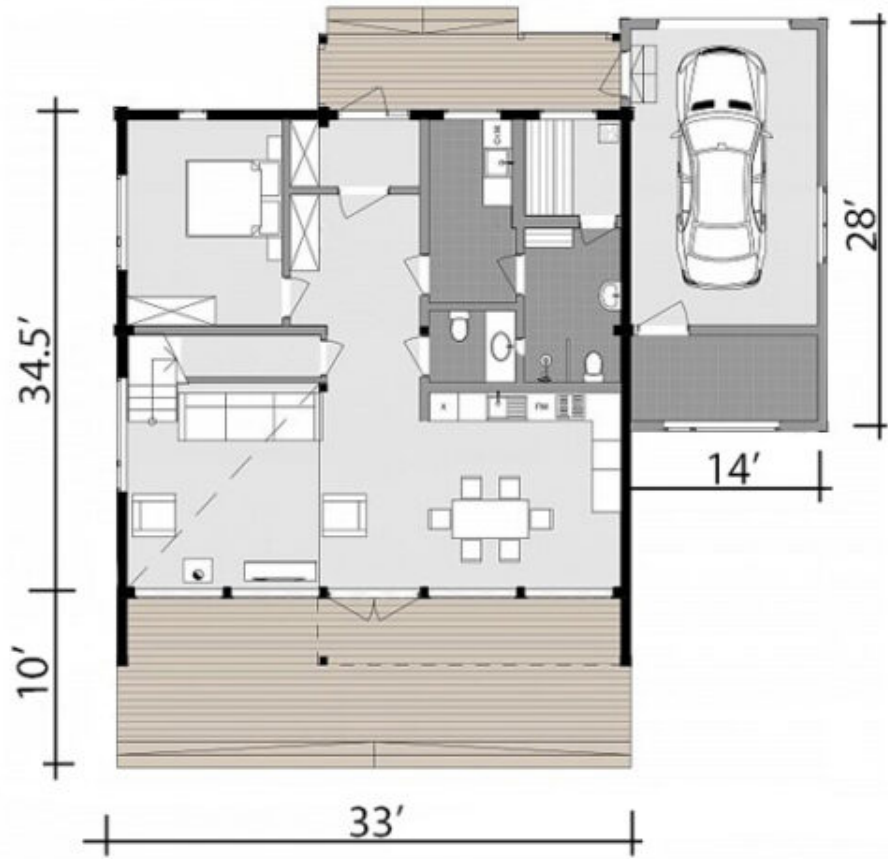

Design: **CONTEMPORARY**
Floors: **2**
Gross area: **2690 sq ft**
Net area: **2250 sq ft**
Bedrooms: **4**
Bathrooms: **3.5**
Garage: **Yes**
Carport: **Yes**

First floor

Second floor