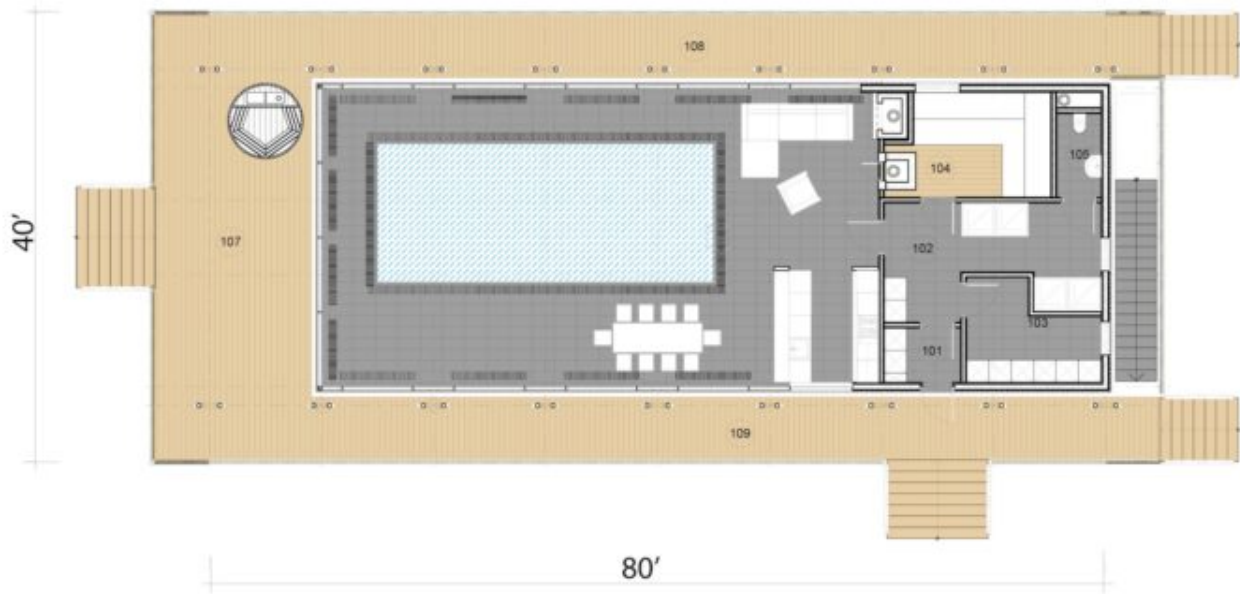

Design: **CONTEMPORARY**  
Floors: **1**  
Gross area: **3200 sq ft**  
Net area: **1720 sq ft**  
Sauna: **Yes**  
Pool: **Yes**  
Carport: **Yes**

## First floor

No	Name	Area, Sq.ft
101	Hall	32
102	Shower	166
103	locker room	87
104	Steam room	123
105	Bathroom	29
106	Swimming pool	1282
107	Terrace	562
108	Gallery	457
109	Gallery	457
		3 195