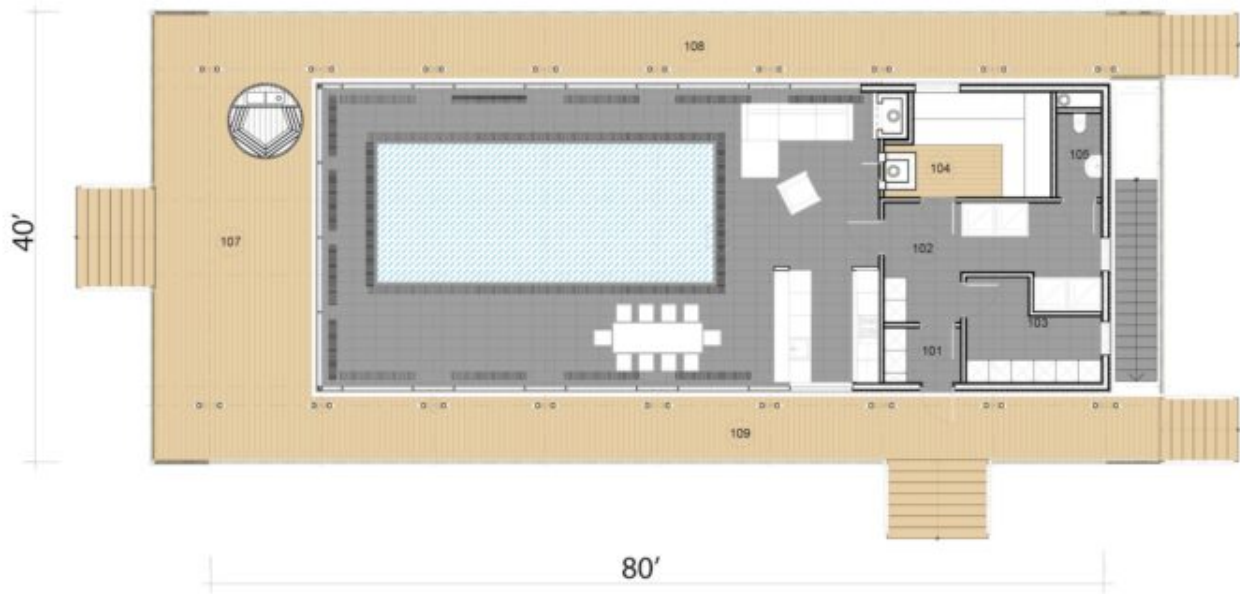

Design:	CONTEMPORARY
Floors:	1
Gross area:	3200 sq ft
Net area:	1720 sq ft
Sauna:	Yes
Pool:	Yes
Carport:	Yes

First floor

No	Name	Area, Sq.ft
101	Hall	32
102	Shower	166
103	locker room	87
104	Steam room	123
105	Bathroom	29
106	Swimming pool	1282
107	Terrace	562
108	Gallery	457
109	Gallery	457
		3 195