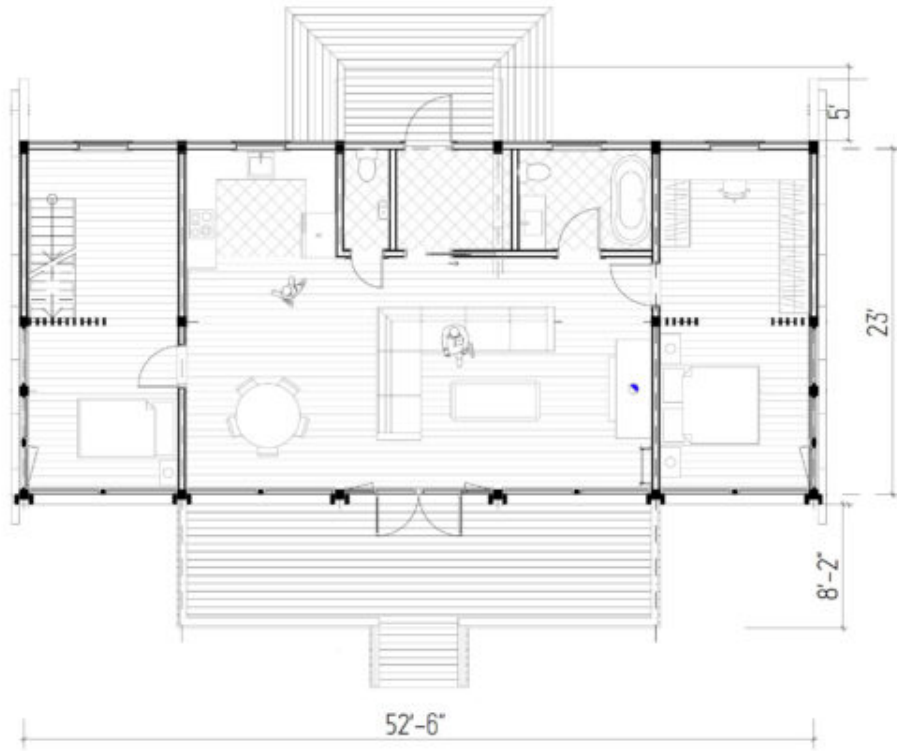

Design:	30 BEST OFFERS
Floors:	2
Gross area:	1650 sq ft
Net area:	1350 sq ft
Bedrooms:	4
Bathrooms:	2
Roof area:	1937 sq ft
Ridge height:	16' 7" ft
Carport:	Yes

A two-bedroom house with a large kitchen-living space, loft floor, and a terrace.

First floor

Second floor