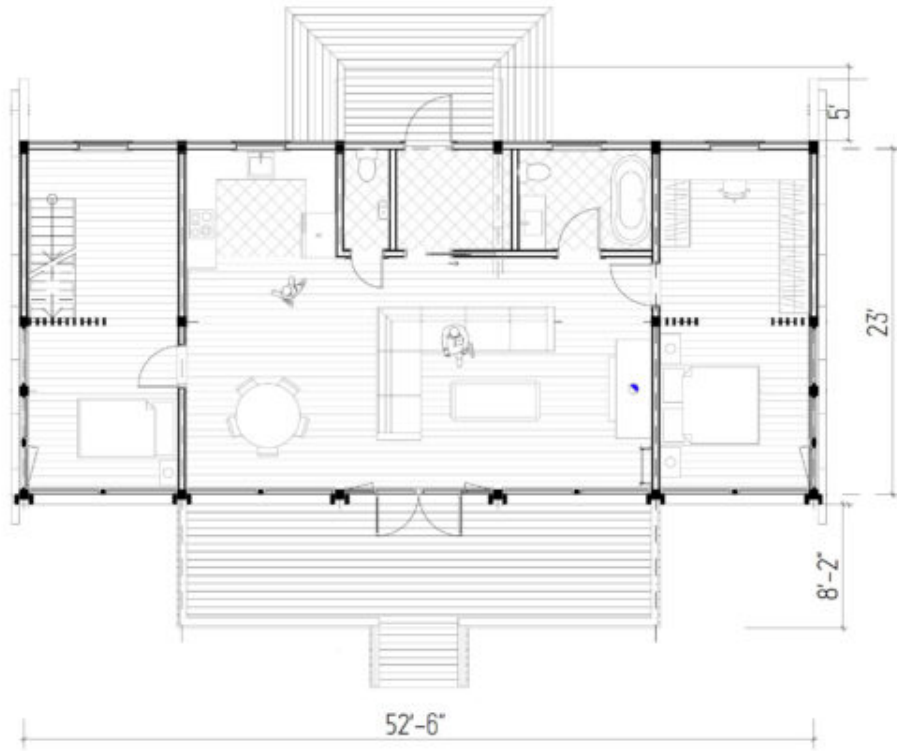

Design: **30 BEST OFFERS**
Floors: **2**
Gross area: **1650 sq ft**
Net area: **1350 sq ft**
Bedrooms: **4**
Bathrooms: **2**
Roof area: **1937 sq ft**
Ridge height: **16' 7" ft**
Carport: **Yes**

A two-bedroom house with a large kitchen-living space, loft floor, and a terrace.

First floor

Second floor