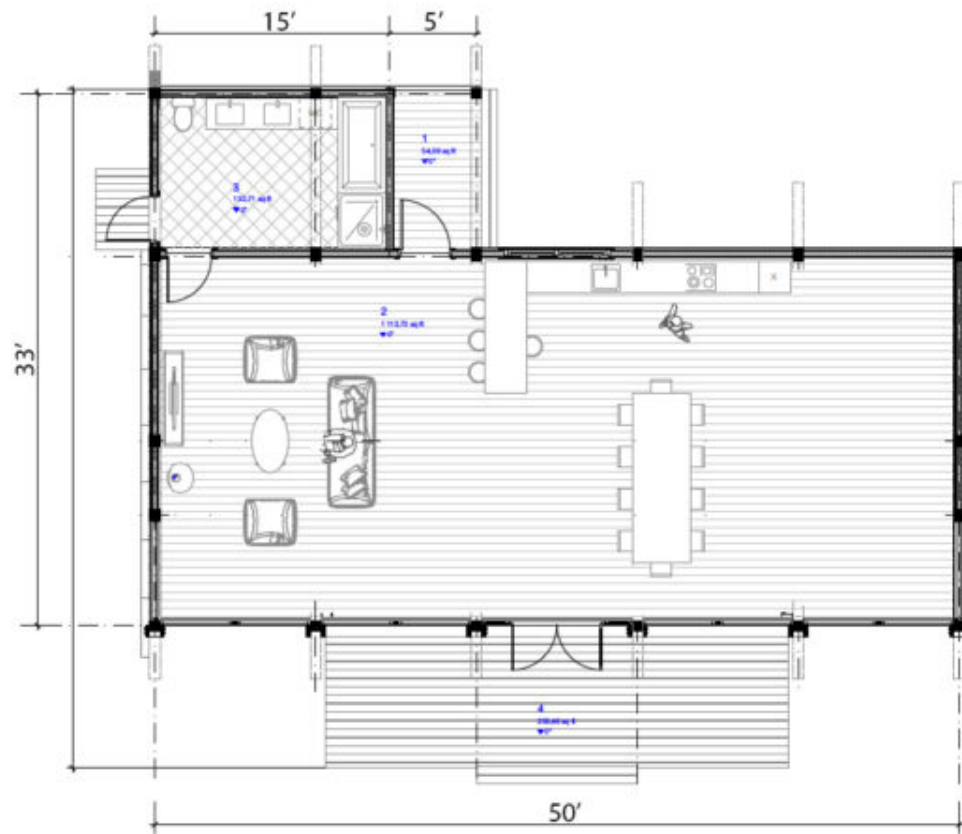

Design:	<b>CONTEMPORARY</b>
Floors:	<b>1</b>
Gross area:	<b>1560 sq ft</b>
Net area:	<b>1250 sq ft</b>
Bathrooms:	<b>1</b>
Roof area:	<b>4467 sq ft</b>
Ridge height:	<b>16' ft</b>
Carport:	<b>Yes</b>

# First floor

Explication of the first floor		
#	Name	Area, ft2
1	Entry	53,7
2	Kitchen-living	1 113,1
3	Bathroom	132,6
4	Terrace	255,5
		1 554,9 sq.ft