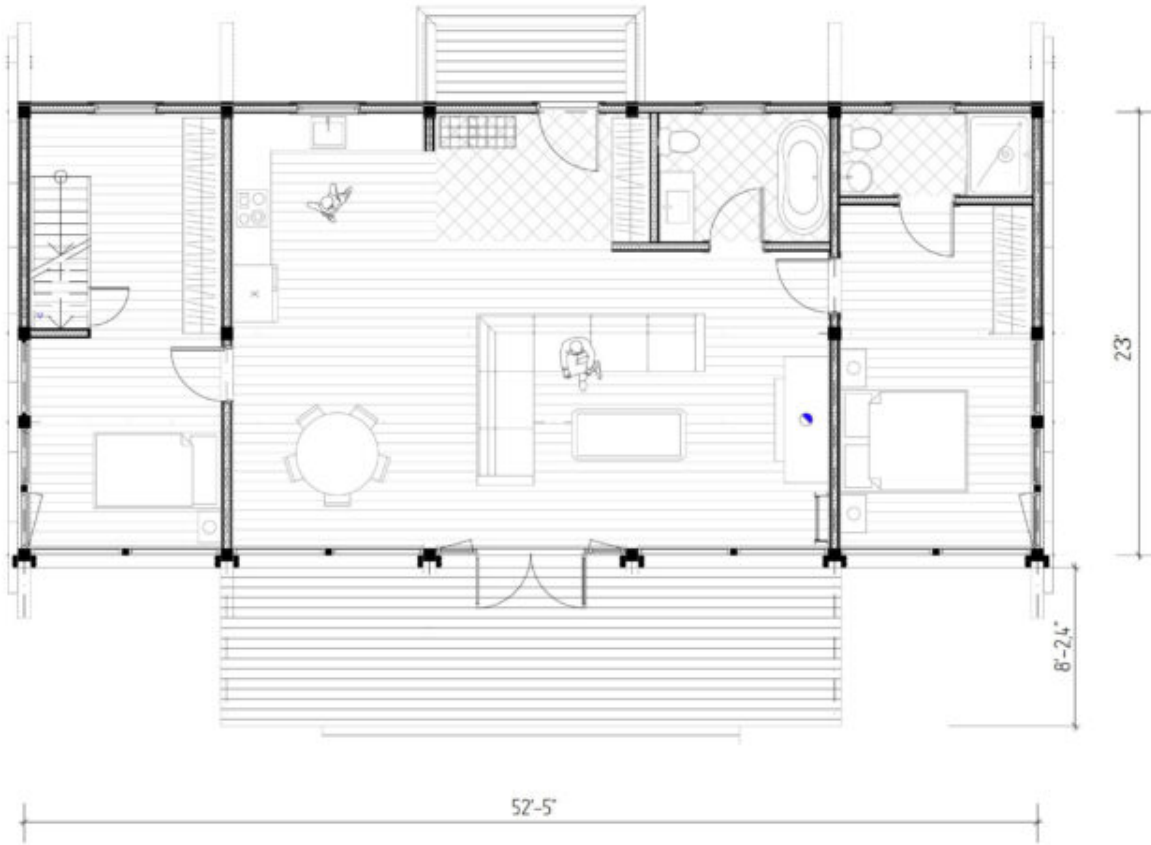

Floors:	2
Gross area:	1650 sq ft
Net area:	1340 sq ft
Bedrooms:	4
Bathrooms:	2
Roof area:	1937 sq ft
Ridge height:	16" 7" ft
Carport:	Yes

First floor

Second floor

Loft 1

Loft 2