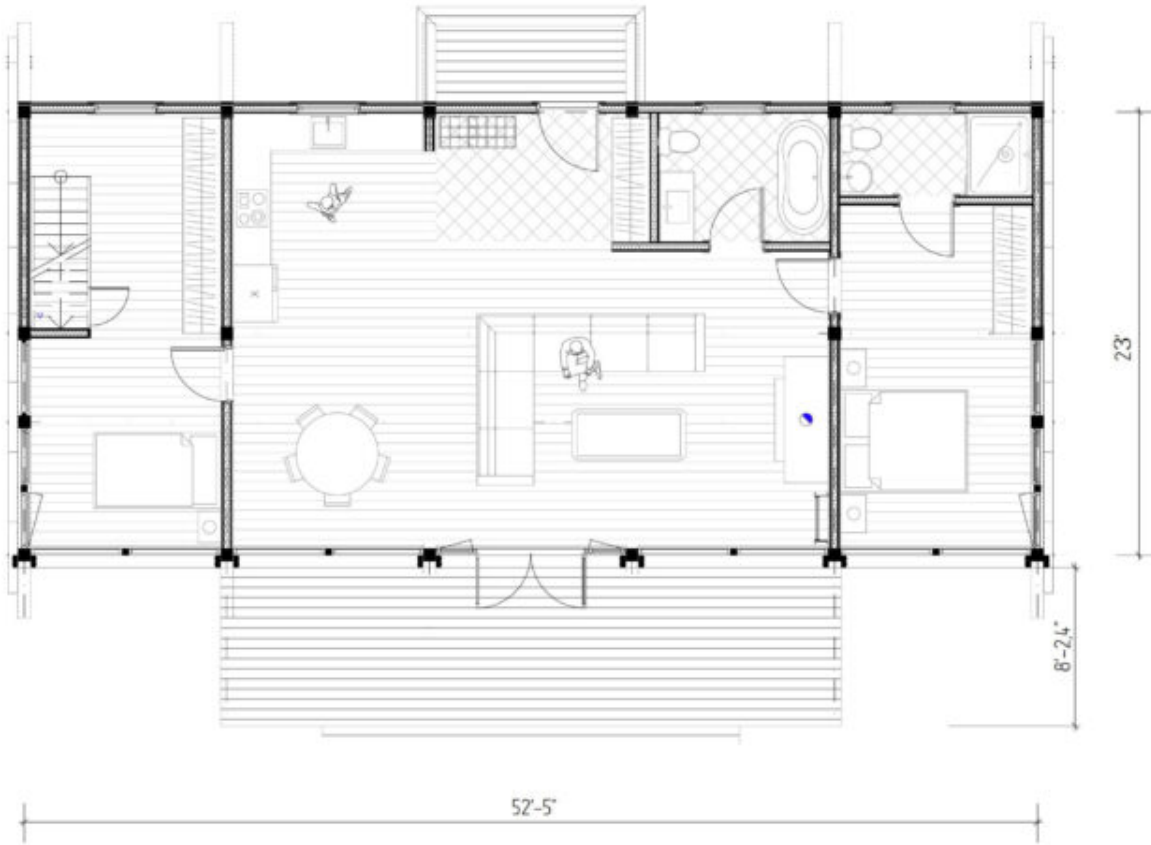

Floors:	<b>2</b>
Gross area:	<b>1650 sq ft</b>
Net area:	<b>1340 sq ft</b>
Bedrooms:	<b>4</b>
Bathrooms:	<b>2</b>
Roof area:	<b>1937 sq ft</b>
Ridge height:	<b>16" 7" ft</b>
Carport:	<b>Yes</b>

### First floor

### Second floor